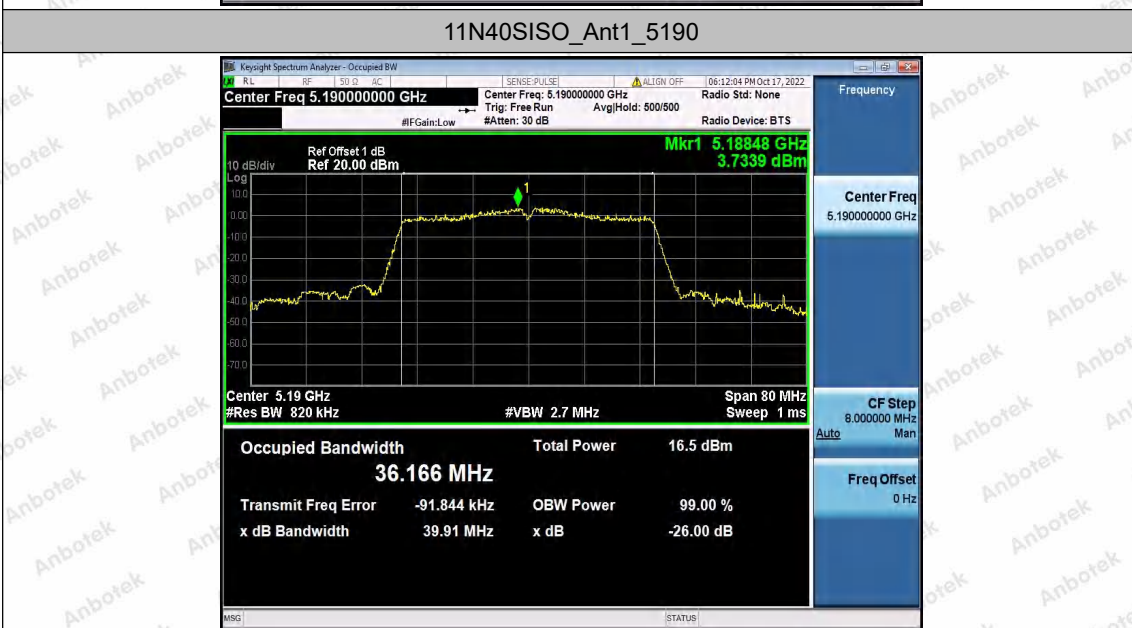

Shenzhen Anbotek Compliance Laboratory Limited

Address: 1/F., Building D, Sogood Science and Technology Park, Sanwei Community, Hangcheng Street, Bao'an District, Shenzhen, Guangdong, China.
Tel: (86) 0755-26066440 Fax: (86) 0755-26014772 Email: service@anbotek.com

Hotline: 400-003-0500
www.anbotek.com.cn