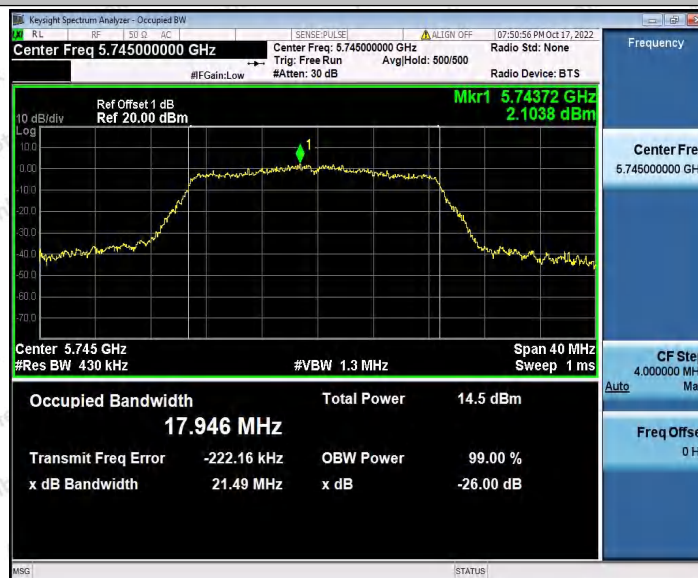

Hotline
 400-003-0500
 www.anbotek.com.cn

11A_Ant1_5700

11A_Ant1_5745

Shenzhen Anbotek Compliance Laboratory Limited

Address: 1/F., Building D, Sogood Science and Technology Park, Sanwei Community, Hangcheng Street, Bao'an District, Shenzhen, Guangdong, China.
Tel: (86) 0755-26066440 Fax: (86) 0755-26014772 Email: service@anbotek.com