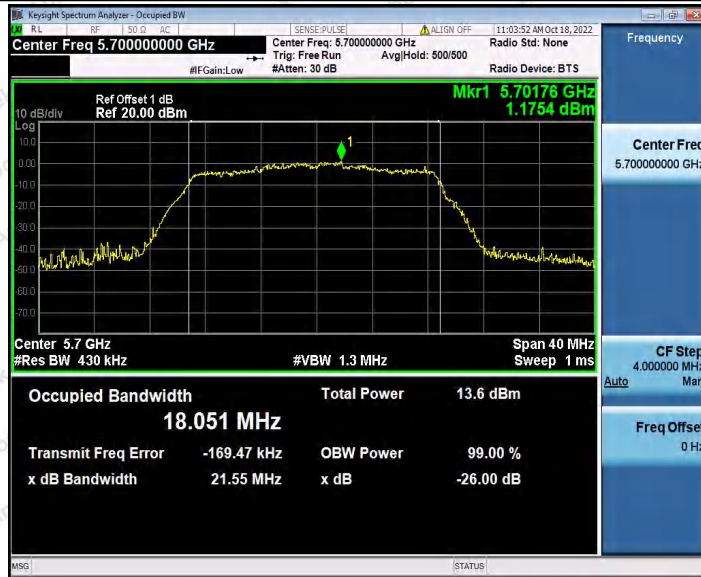

11AC20SISO_Ant1_5700

11AC20SISO_Ant1_5745

Shenzhen Anbotek Compliance Laboratory Limited

Address: 1/F., Building D, Sogood Science and Technology Park, Sanwei Community, Hangcheng Street, Bao'an District, Shenzhen, Guangdong, China.
Tel: (86) 0755-26066440 Fax: (86) 0755-26014772 Email: service@anbotek.com

Hotline
400-003-0500
www.anbotek.com.cn