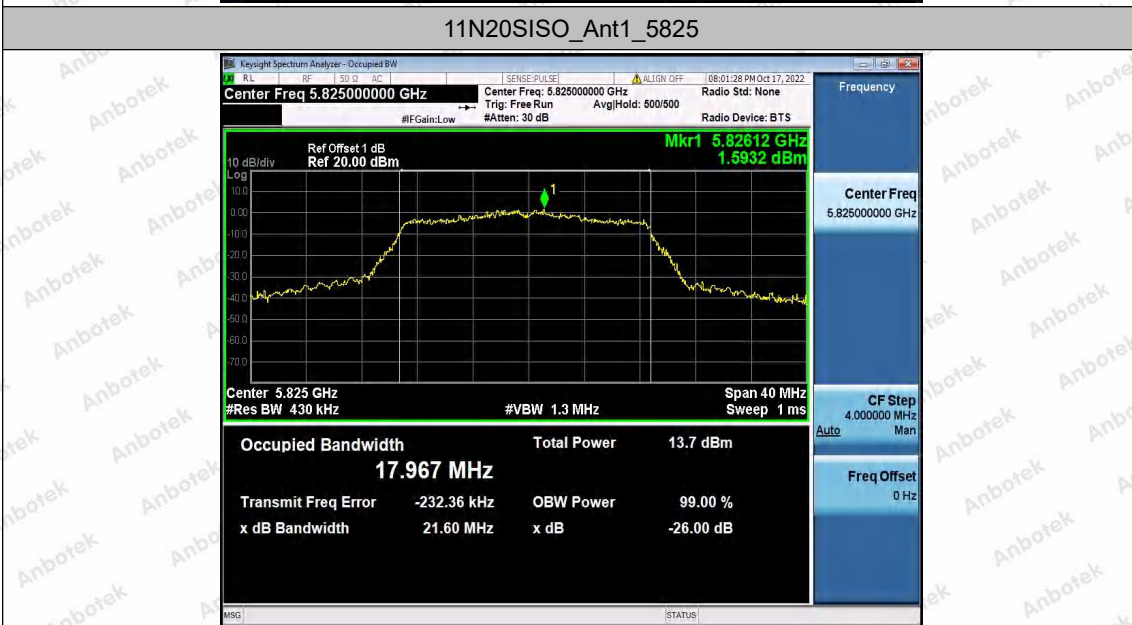

Shenzhen Anbotek Compliance Laboratory Limited

Address: 1/F., Building D, Sogood Science and Technology Park, Sanwei Community, Hangcheng Street, Bao'an District, Shenzhen, Guangdong, China.
Tel: (86) 0755-26066440 Fax: (86) 0755-26014772 Email: service@anbotek.com

Hotline: 400-003-0500
www.anbotek.com.cn