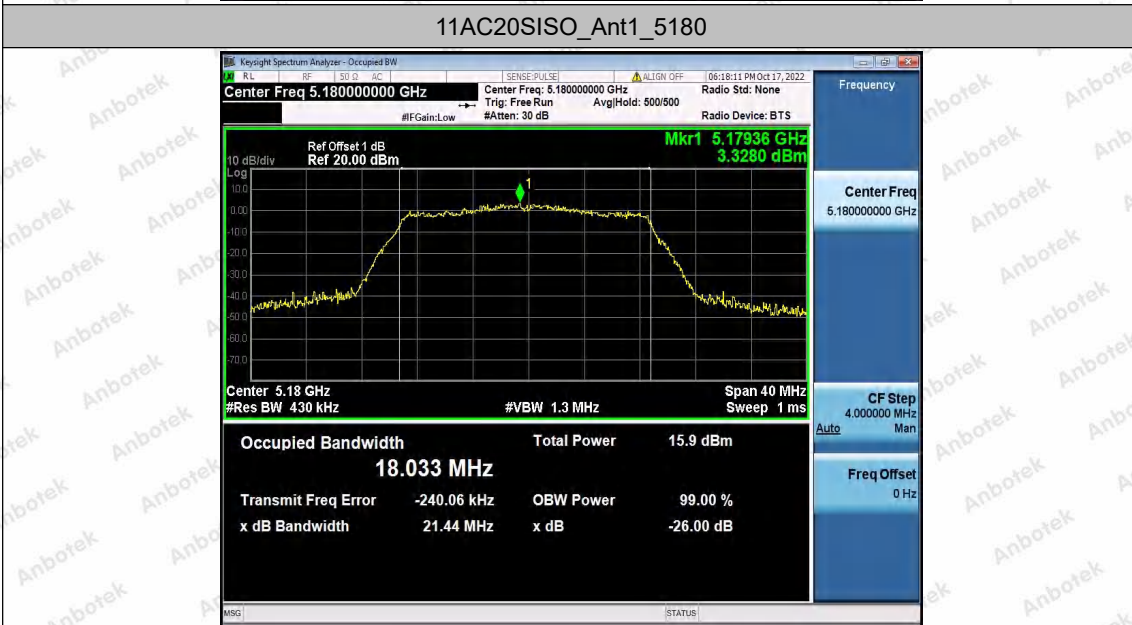

Shenzhen Anbotek Compliance Laboratory Limited

Address: 1/F., Building D, Sogood Science and Technology Park, Sanwei Community, Hangcheng Street, Bao'an District, Shenzhen, Guangdong, China.
Tel: (86) 0755-26066440 Fax: (86) 0755-26014772 Email: service@anbotek.com

Hotline: 400-003-0500
www.anbotek.com.cn