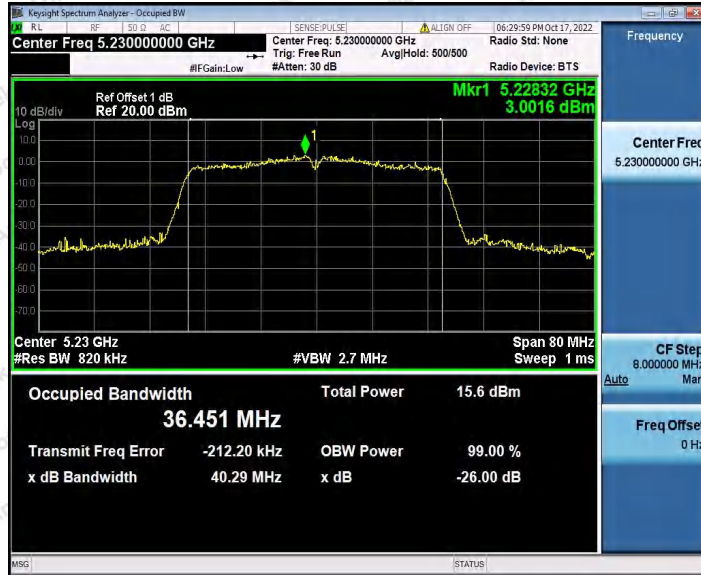

11AC40SISO_Ant1_5230

11AC40SISO_Ant1_5270

Shenzhen Anbotek Compliance Laboratory Limited

Address: 1/F., Building D, Sogood Science and Technology Park, Sanwei Community, Hangcheng Street, Bao'an District, Shenzhen, Guangdong, China.
Tel: (86) 0755-26066440 Fax: (86) 0755-26014772 Email: service@anbotek.com

Hotline 400-003-0500
www.anbotek.com.cn