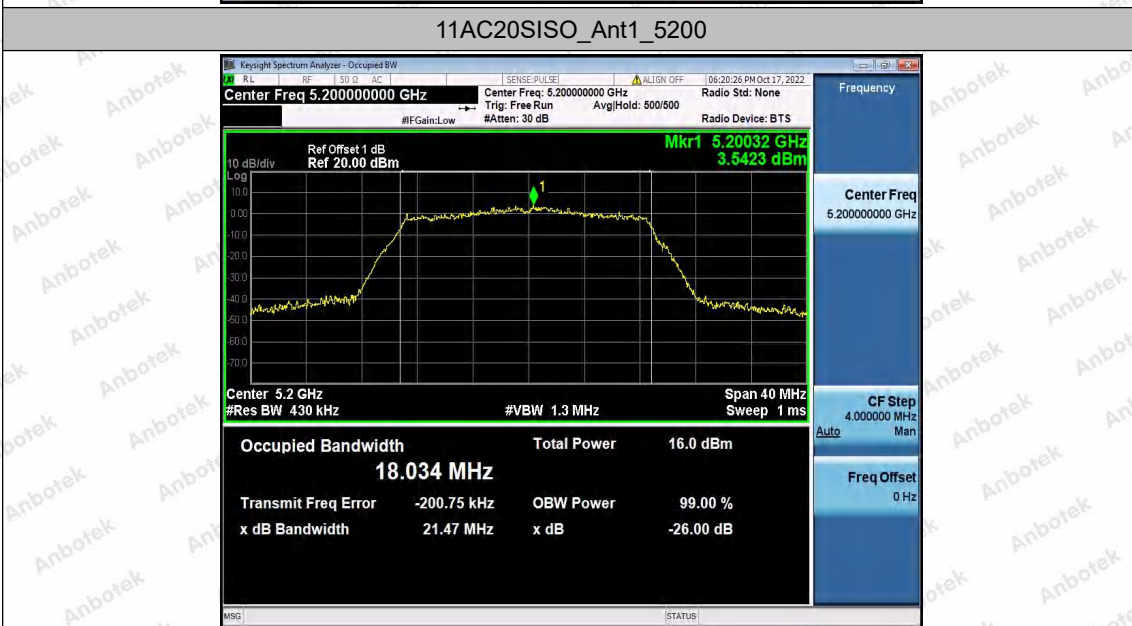

Shenzhen Anbotek Compliance Laboratory Limited

Address: 1/F., Building D, Sogood Science and Technology Park, Sanwei Community, Hangcheng Street, Bao'an District, Shenzhen, Guangdong, China.
Tel: (86) 0755-26066440 Fax: (86) 0755-26014772 Email: service@anbotek.com

Hotline: 400-003-0500
www.anbotek.com.cn