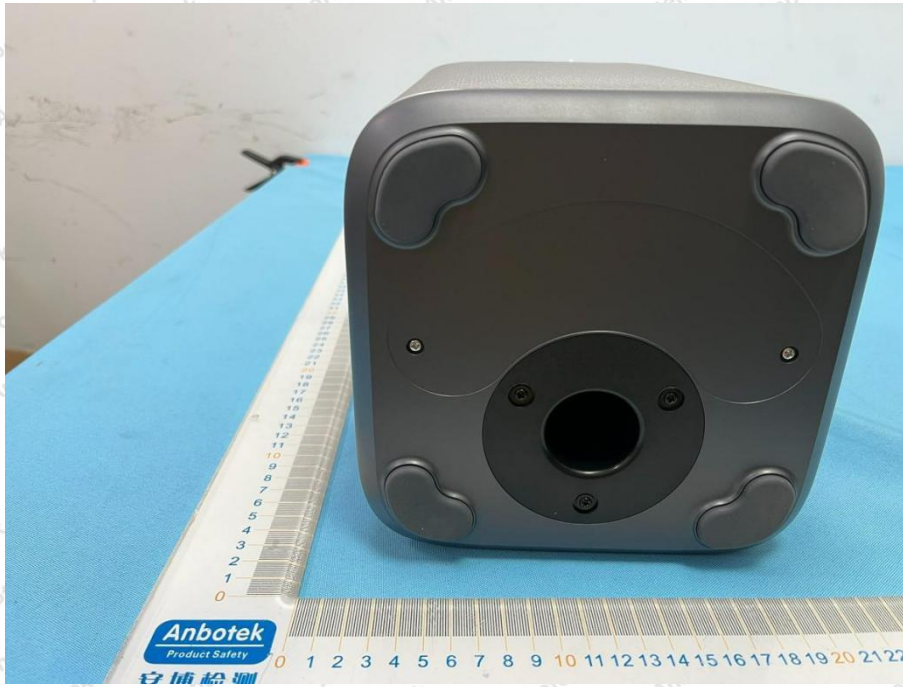

Shenzhen Anbotek Compliance Laboratory Limited

Address: 1/F., Building D, Sogood Science and Technology Park, Sanwei Community, Hangcheng Street, Bao'an District, Shenzhen, Guangdong, China.
Tel: (86) 0755-26066440 Fax: (86) 0755-26014772 Email: service@anbotek.com

Hotline

400-003-0500

www.anbotek.com.cn