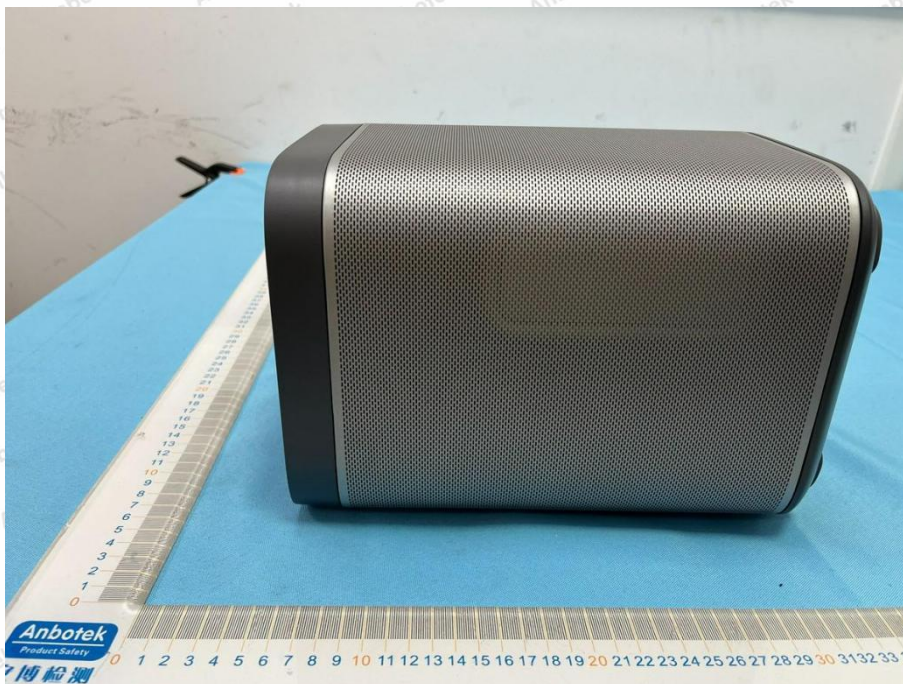

Appendix II -- External Photograph

Shenzhen Anbotek Compliance Laboratory Limited

Address: 1/F., Building D, Sogood Science and Technology Park, Sanwei Community, Hangcheng Street, Bao'an District, Shenzhen, Guangdong, China.
Tel: (86) 0755-26066440 Fax: (86) 0755-26014772 Email: service@anbotek.com