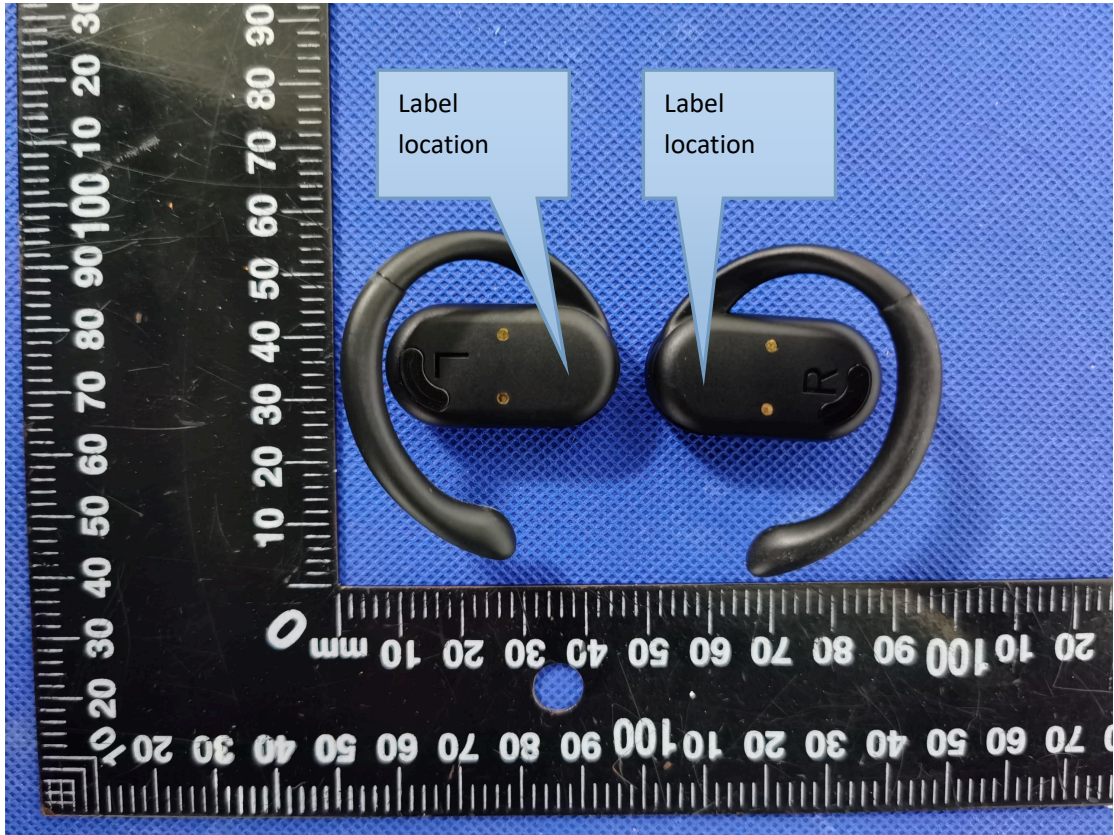

Label & label location

10mm*50mm

FCC ID:2A8D5-CT