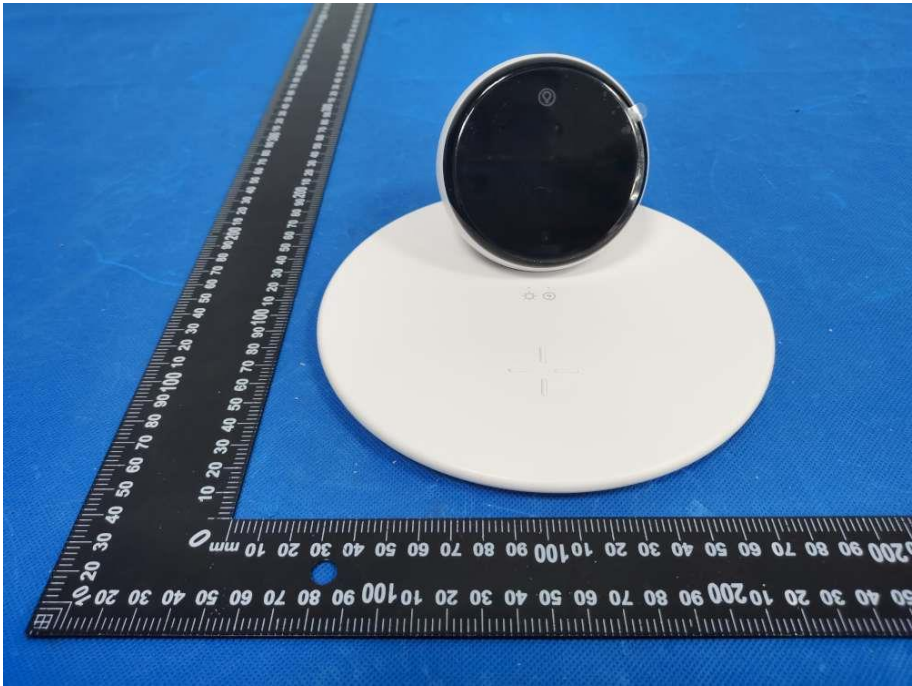

Z11Pro

Z12Pro

Wireless Charging Alarm Clock
Bluetooth Speaker

Power Output: 5W (20dB)
Maximum Charge Current: 500mA (5V/1A)
High Quality Bluetooth Speaker
Bluetooth Version: V3.0
Bluetooth Range: 10m
Material: ABS Plastic
Model Number: 10000000