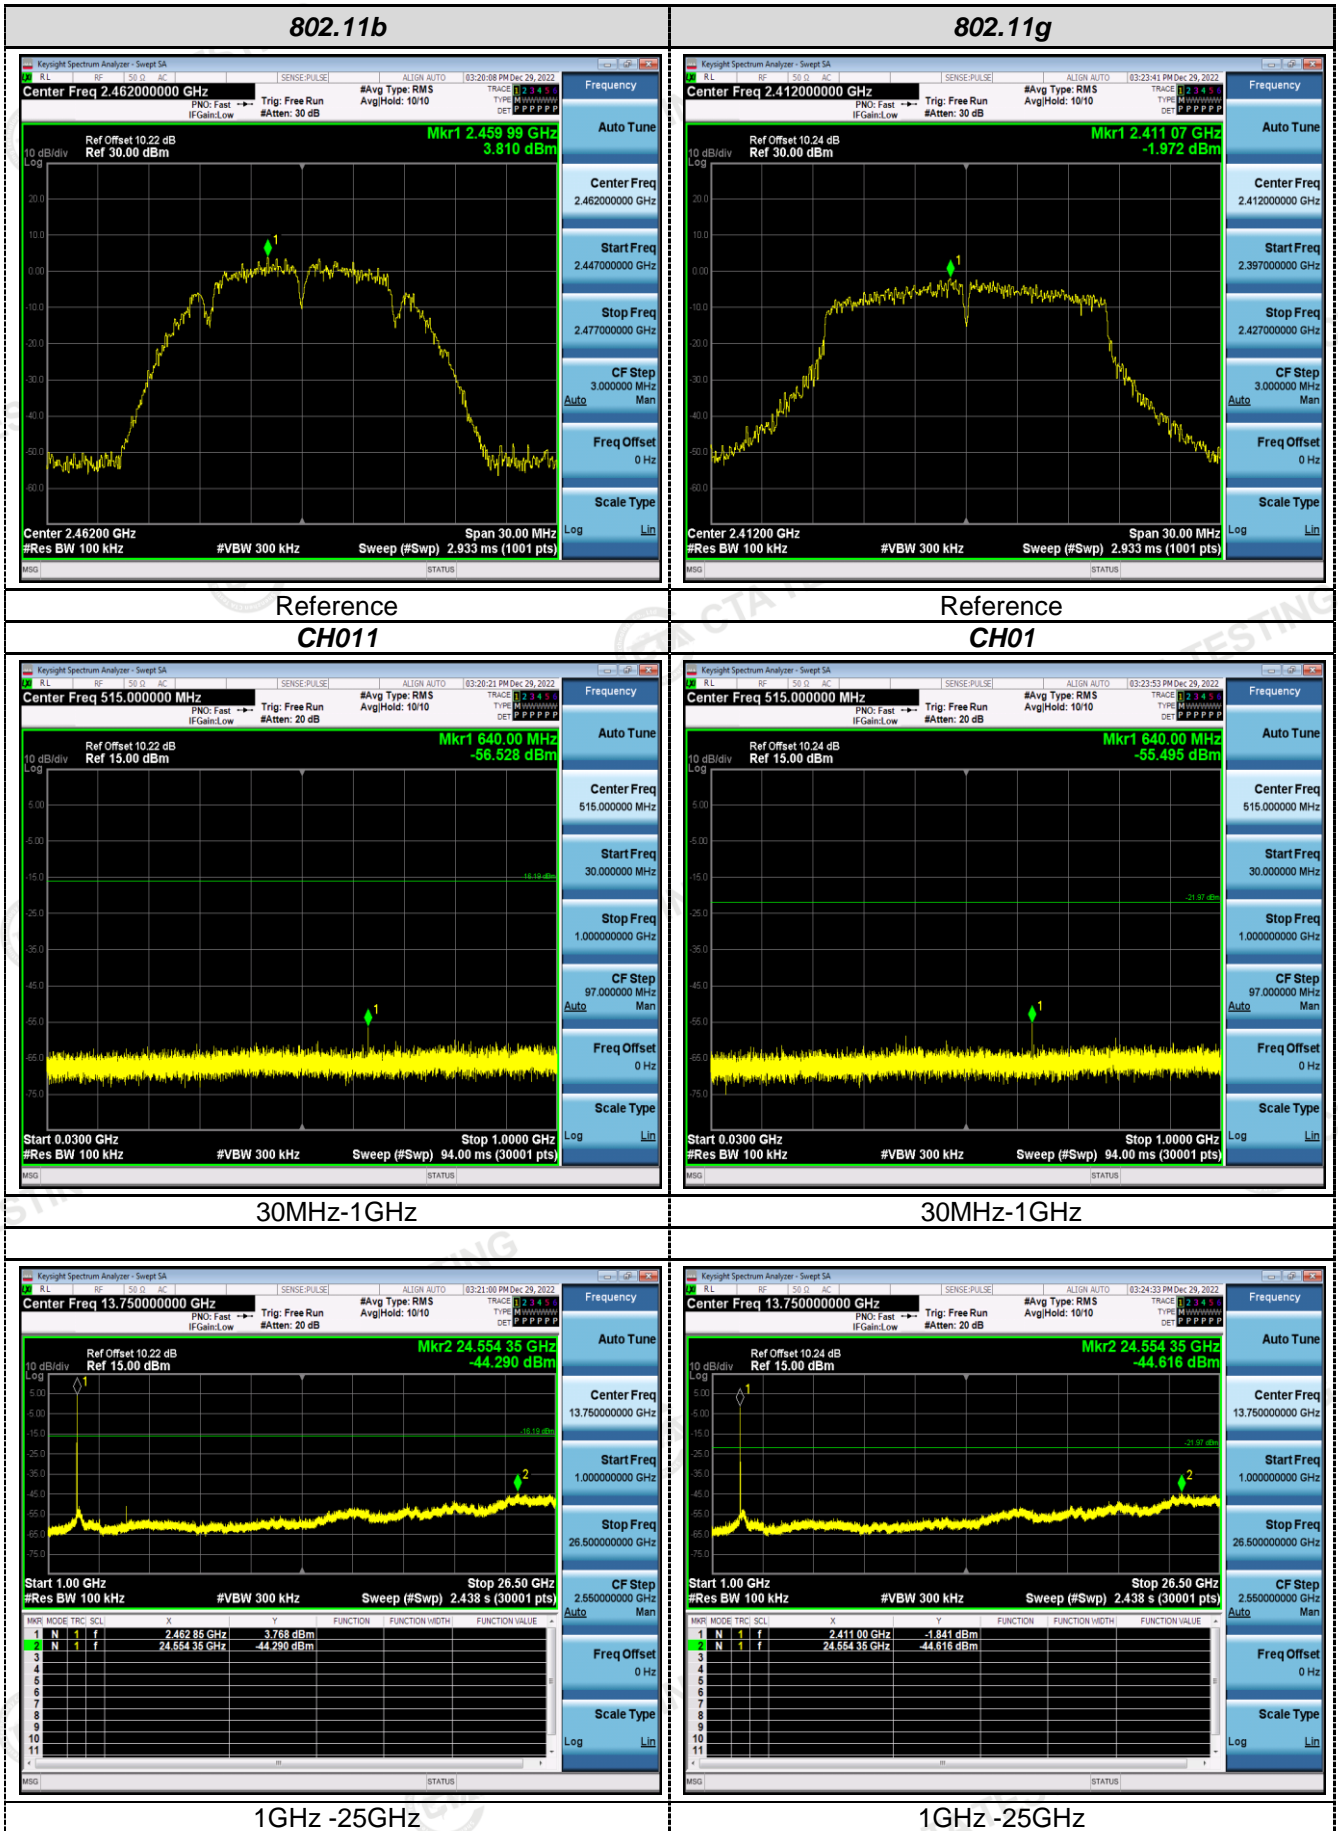

802.11n20

Reference
CH01

Reference
CH06

30MHz-1GHz

30MHz-1GHz

1GHz-25GHz

1GHz-25GHz

802.11n40

Reference
CH06

Reference
CH09

30MHz-1GHz

30MHz-1GHz

1GHz -25GHz

1GHz -25GHz

Ant2:

802.11g

Reference
CH06

Reference
CH11

30MHz-1GHz

30MHz-1GHz

1GHz -25GHz

1GHz -25GHz

802.11n20

Reference
CH01

Reference
CH06

30MHz-1GHz

30MHz-1GHz

1GHz -25GHz

1GHz -25GHz