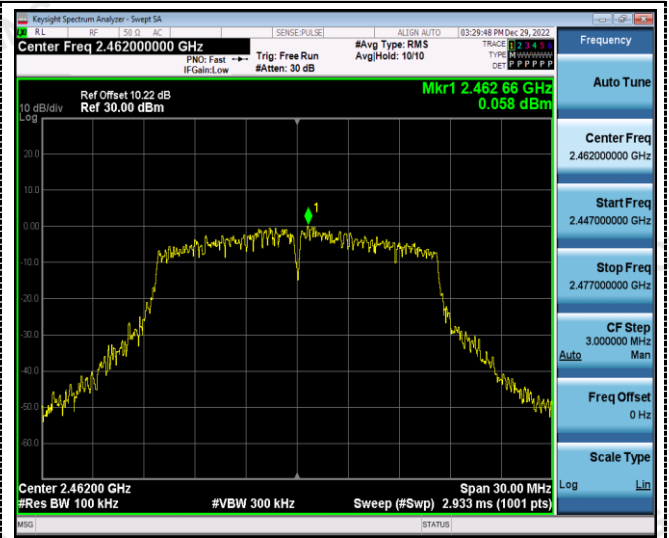

Reference
CH11