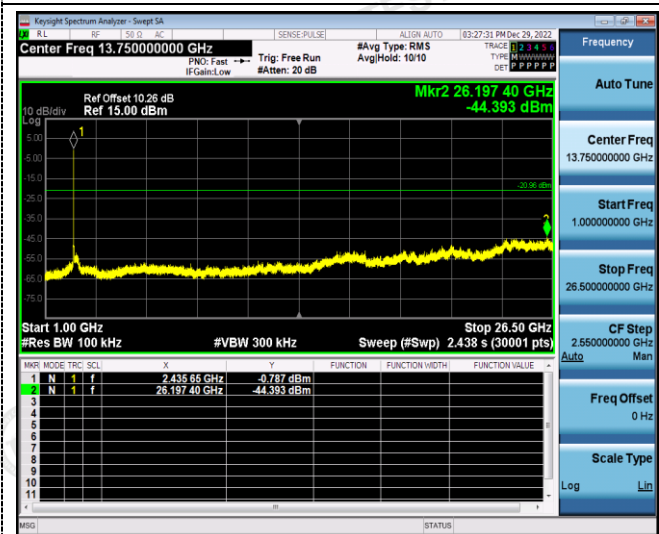

Reference
CH06

Reference
CH11

30MHz-1GHz

30MHz-1GHz

1GHz -25GHz

1GHz -25GHz

802.11n20

Reference
CH01

Reference
CH06

30MHz-1GHz

30MHz-1GHz

1GHz -25GHz

1GHz -25GHz