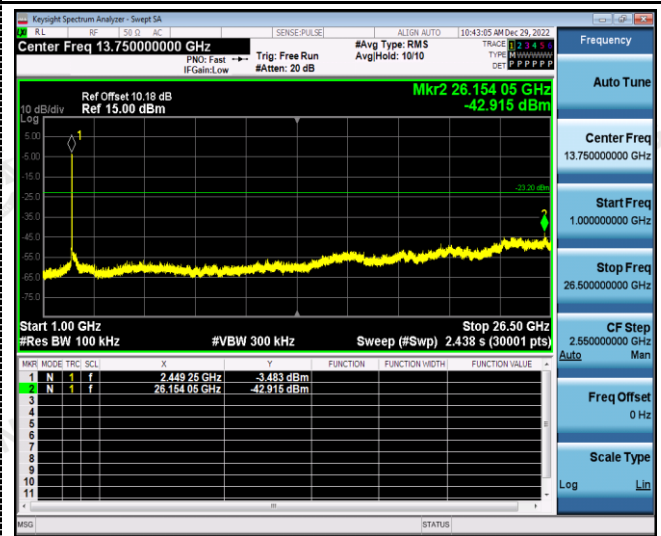

Reference
CH06

Reference
CH09

30MHz-1GHz

30MHz-1GHz

1GHz -25GHz

1GHz -25GHz

Ant2:

802.11g

Reference
CH06

Reference
CH11

30MHz-1GHz

30MHz-1GHz

1GHz -25GHz

1GHz -25GHz

802.11n20

Reference
CH01