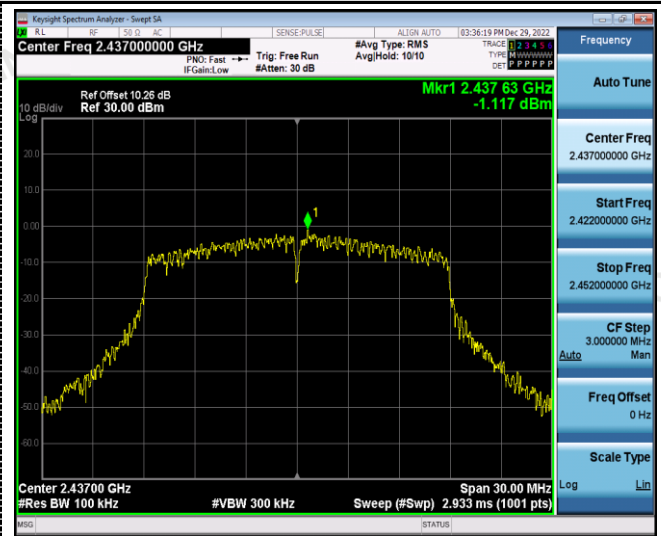

Reference
CH06

Reference
CH11

30MHz-1GHz

30MHz-1GHz

1GHz -25GHz

1GHz -25GHz

802.11n20

Reference
CH01

Reference
CH06

30MHz-1GHz

30MHz-1GHz

1GHz -25GHz

1GHz -25GHz