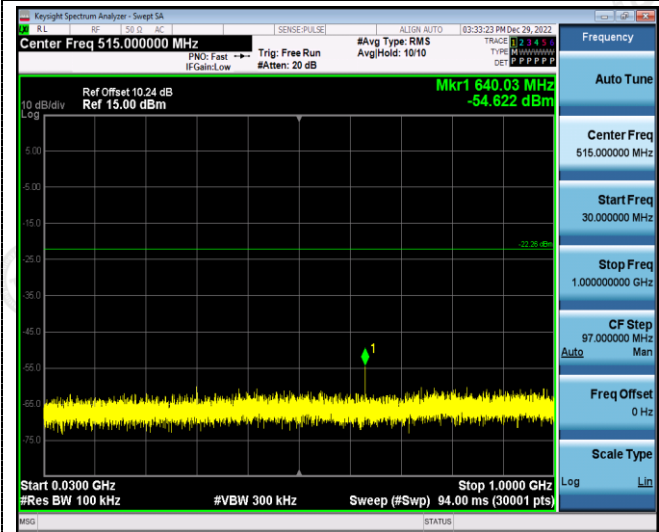

Reference
CH06

Reference
CH11

30MHz-1GHz

30MHz-1GHz

1GHz -25GHz

1GHz -25GHz

802.11n20

Reference
CH01

Reference
CH06

30MHz-1GHz

30MHz-1GHz

1GHz -25GHz

1GHz -25GHz