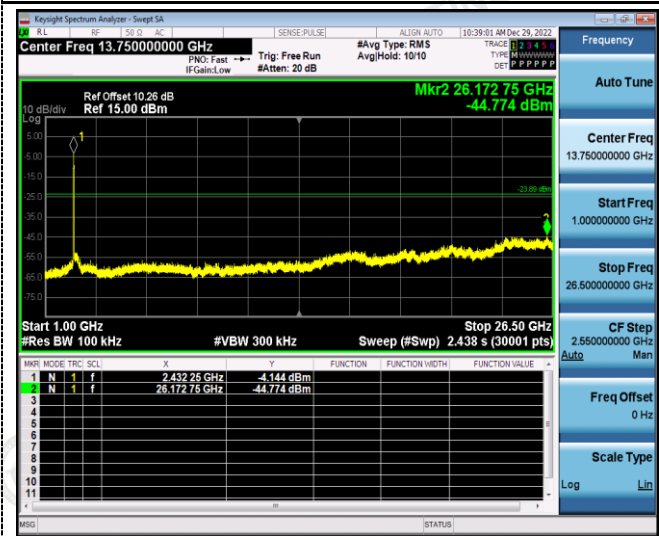

Reference
CH06

Reference
CH09

30MHz-1GHz

30MHz-1GHz

1GHz -25GHz

1GHz -25GHz

Ant2:

802.11g

Reference
CH06

Reference
CH11

30MHz-1GHz

30MHz-1GHz

1GHz -25GHz

1GHz -25GHz

802.11n20

Reference
CH01