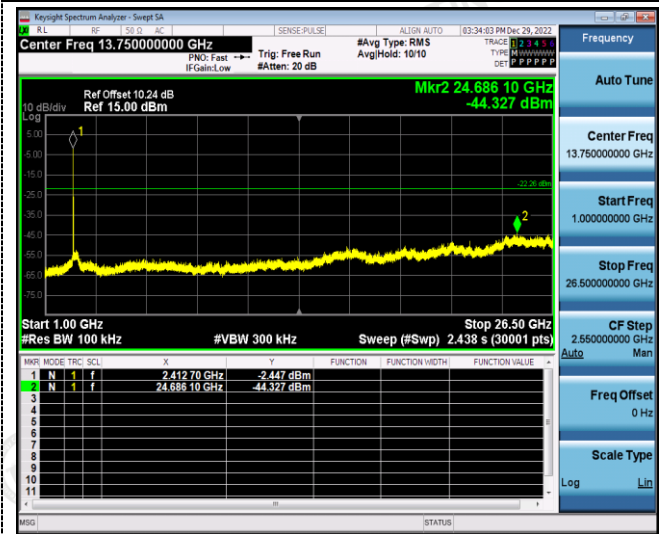

Reference
CH06

Reference
CH11

30MHz-1GHz

30MHz-1GHz

1GHz -25GHz

1GHz -25GHz

802.11n20

Reference
CH01

Reference
CH06

30MHz-1GHz

30MHz-1GHz

1GHz -25GHz

1GHz -25GHz