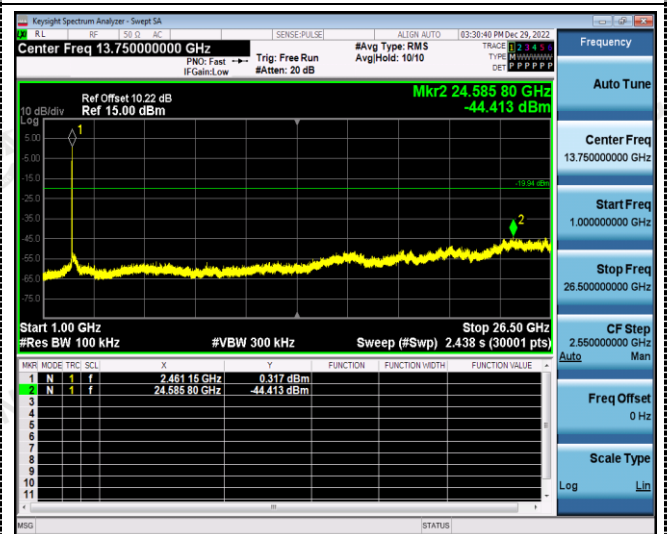

Reference
CH06

Reference
CH11

30MHz-1GHz

30MHz-1GHz

1GHz -25GHz

1GHz -25GHz

802.11n20

Reference
CH01

Reference
CH06

30MHz-1GHz

30MHz-1GHz

1GHz -25GHz

1GHz -25GHz