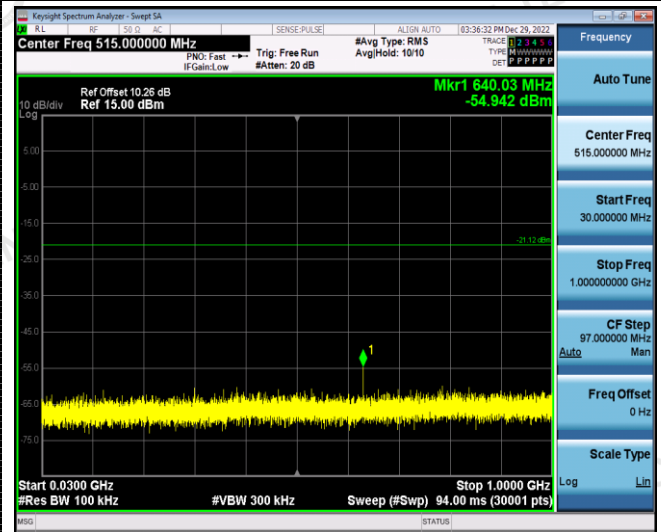

Reference
CH06

Reference
CH11

30MHz-1GHz

30MHz-1GHz

1GHz -25GHz

1GHz -25GHz

802.11n20

Reference
CH01

Reference
CH06

30MHz-1GHz

30MHz-1GHz

1GHz -25GHz

1GHz -25GHz