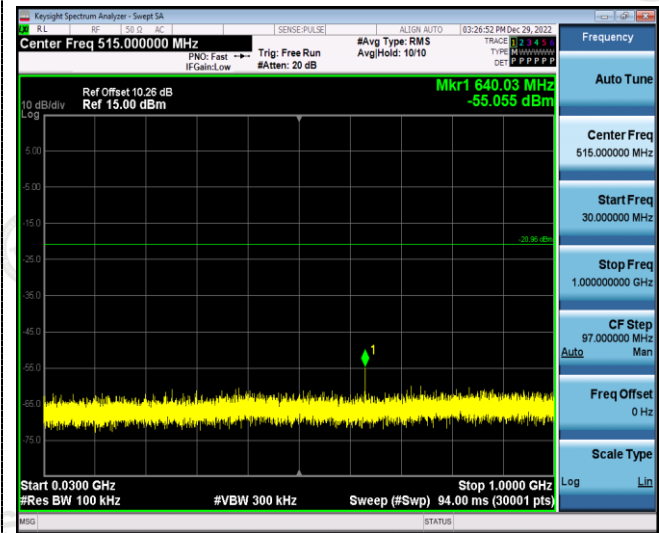

30MHz-1GHz