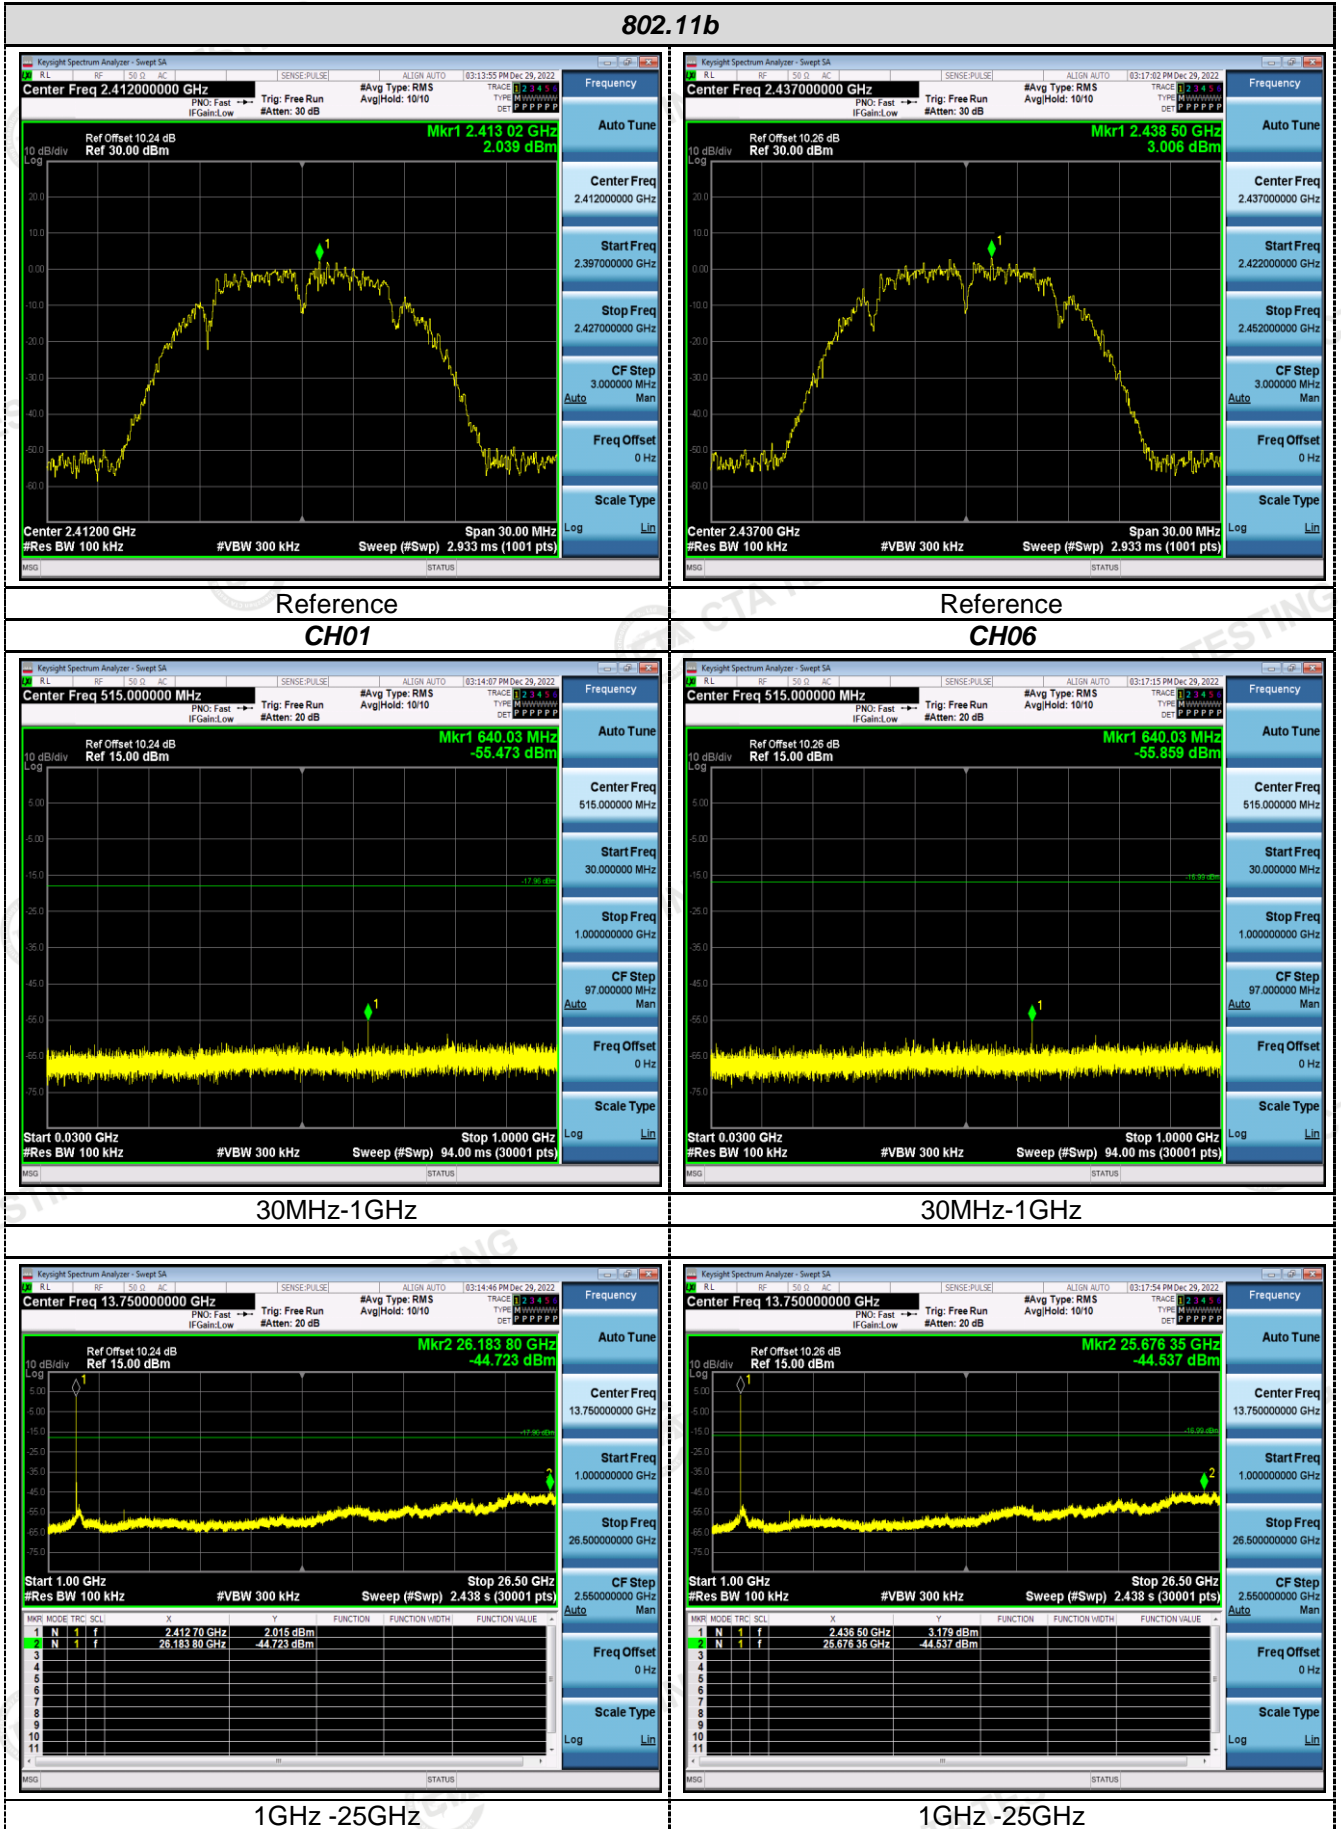

802.11n20

Reference
CH01

Reference
CH06

30MHz-1GHz

30MHz-1GHz

1GHz-25GHz

1GHz-25GHz

802.11n40

Reference
CH06

Reference
CH09

30MHz-1GHz

30MHz-1GHz

1GHz -25GHz

1GHz -25GHz

Ant2:

802.11g

Reference
CH06

Reference
CH11

30MHz-1GHz

30MHz-1GHz

1GHz -25GHz

1GHz -25GHz

802.11n20

Reference
CH01

Reference
CH06

30MHz-1GHz

30MHz-1GHz

1GHz -25GHz

1GHz -25GHz