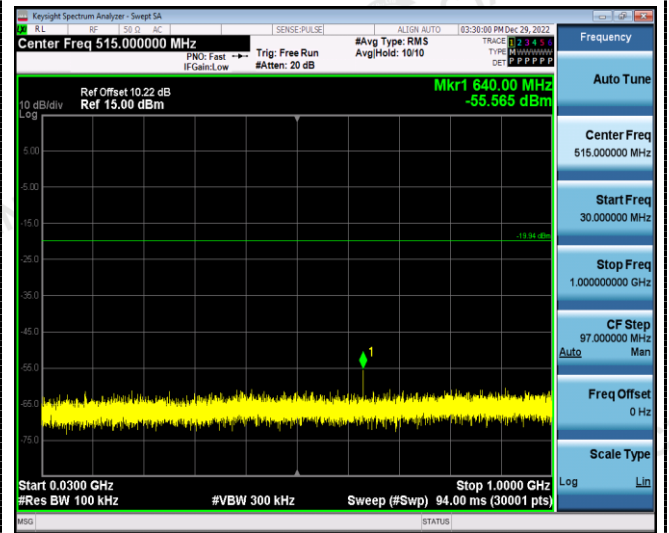

Reference
CH06

Reference
CH09

30MHz-1GHz

30MHz-1GHz

1GHz -25GHz

1GHz -25GHz

Ant2:

802.11g

Reference
CH06

Reference
CH11

30MHz-1GHz

30MHz-1GHz

1GHz -25GHz

1GHz -25GHz

802.11n20

Reference
CH01