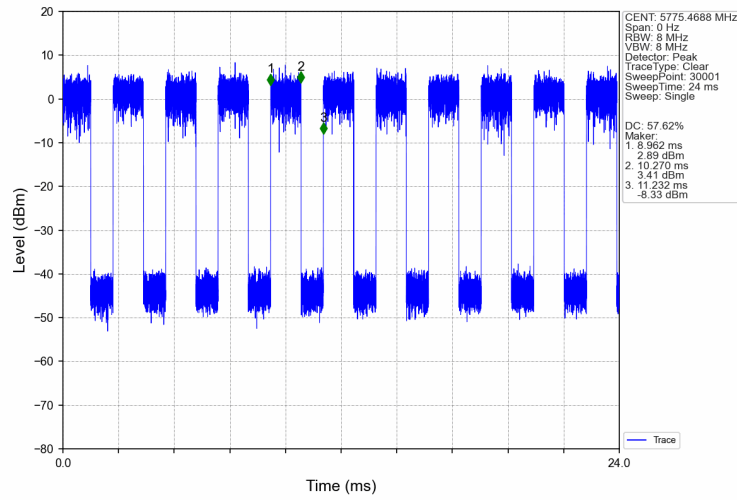

802.11ax(HEW20)_MCH_5785MHz_SU_Ant1_NTNV

802.11ax(HEW20)_HCH_5825MHz_SU_Ant1_NTNV

802.11ax(HEW40)_LCH_5190MHz_SU_Ant1_NTNV

802.11ax(HEW40)_HCH_5230MHz_SU_Ant1_NTNV

802.11ax(HEW40)_LCH_5755MHz_SU_Ant1_NTNV

802.11ax(HEW40)_HCH_5795MHz_SU_Ant1_NTNV

802.11ax(HEW80)_MCH_5210MHz_SU_Ant1_NTNV

802.11ax(HEW80)_MCH_5775MHz_SU_Ant1_NTNV

802.11ax(HEW20)_LCH_5180MHz_SU_Ant1_NTNV

802.11ax(HEW20)_MCH_5200MHz_SU_Ant1_NTNV

802.11ax(HEW20)_HCH_5240MHz_SU_Ant1_NTNV

802.11ax(HEW20)_LCH_5745MHz_SU_Ant1_NTNV

802.11ax(HEW20)_MCH_5785MHz_SU_Ant1_NTNV

802.11ax(HEW20)_HCH_5825MHz_SU_Ant1_NTNV

802.11ax(HEW40)_LCH_5190MHz_SU_Ant1_NTNV