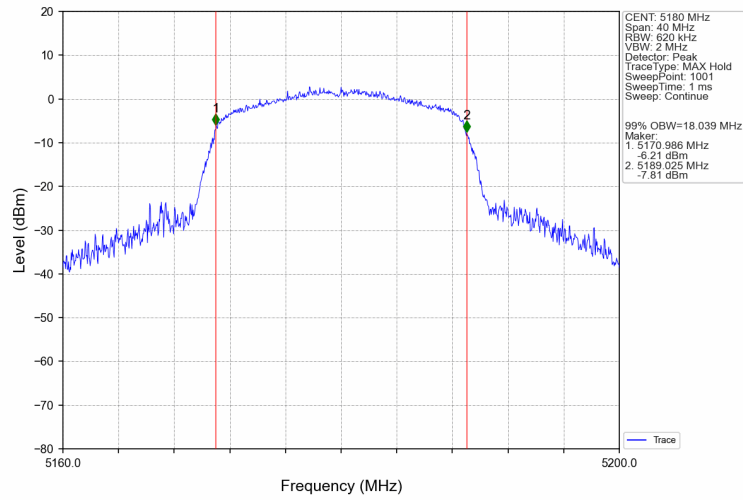

802.11ax(HEW20)_MCH_5785MHz_SU_Ant1_NTNV

802.11ax(HEW20)_HCH_5825MHz_SU_Ant1_NTNV

802.11ax(HEW40)_LCH_5190MHz_SU_Ant1_NTNV

802.11ax(HEW40)_HCH_5230MHz_SU_Ant1_NTNV

802.11ax(HEW40)_LCH_5755MHz_SU_Ant1_NTNV

802.11ax(HEW40)_HCH_5795MHz_SU_Ant1_NTNV

802.11ax(HEW80)_MCH_5210MHz_SU_Ant1_NTNV

802.11ax(HEW80)_MCH_5775MHz_SU_Ant1_NTNV

802.11ax(HEW20)_LCH_5180MHz_SU_Ant1_NTNV

802.11ax(HEW20)_MCH_5200MHz_SU_Ant1_NTNV

802.11ax(HEW20)_HCH_5240MHz_SU_Ant1_NTNV

802.11ax(HEW20)_LCH_5745MHz_SU_Ant1_NTNV

802.11ax(HEW20)_MCH_5785MHz_SU_Ant1_NTNV

802.11ax(HEW20)_HCH_5825MHz_SU_Ant1_NTNV

802.11ax(HEW40)_LCH_5190MHz_SU_Ant1_NTNV