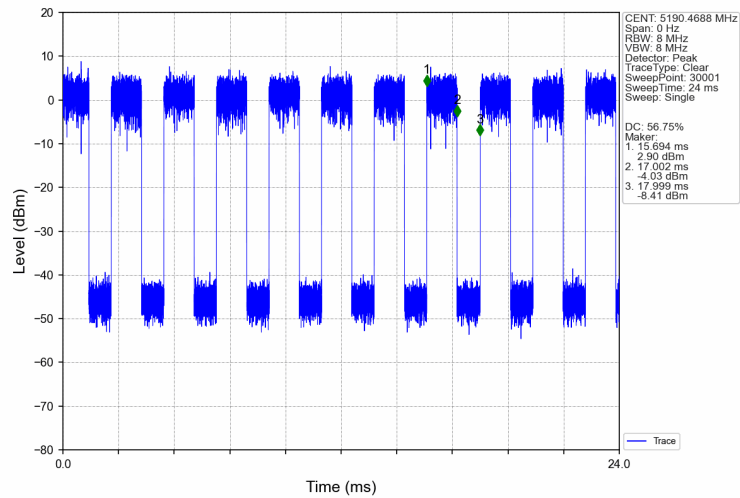

802.11ax(HEW20)_MCH_5785MHz_SU_Ant1_NTNV

802.11ax(HEW20)_HCH_5825MHz_SU_Ant1_NTNV

802.11ax(HEW40)_LCH_5190MHz_SU_Ant1_NTNV

802.11ax(HEW40)_HCH_5230MHz_SU_Ant1_NTNV

802.11ax(HEW40)_LCH_5755MHz_SU_Ant1_NTNV

802.11ax(HEW40)_HCH_5795MHz_SU_Ant1_NTNV

802.11ax(HEW80)_MCH_5210MHz_SU_Ant1_NTNV

802.11ax(HEW80)_MCH_5775MHz_SU_Ant1_NTNV

802.11ax(HEW20)_LCH_5180MHz_SU_Ant1_NTNV

802.11ax(HEW20)_MCH_5200MHz_SU_Ant1_NTNV

802.11ax(HEW20)_HCH_5240MHz_SU_Ant1_NTNV

802.11ax(HEW20)_LCH_5745MHz_SU_Ant1_NTNV

802.11ax(HEW20)_MCH_5785MHz_SU_Ant1_NTNV

802.11ax(HEW20)_HCH_5825MHz_SU_Ant1_NTNV

802.11ax(HEW40)_LCH_5190MHz_SU_Ant1_NTNV