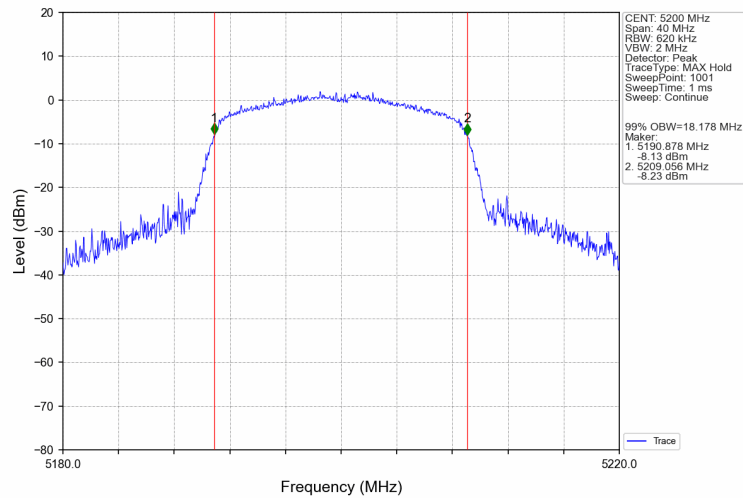

802.11ax(HEW20)_MCH_5785MHz_SU_Ant1_NTNV

802.11ax(HEW20)_HCH_5825MHz_SU_Ant1_NTNV

802.11ax(HEW40)_LCH_5190MHz_SU_Ant1_NTNV

802.11ax(HEW40)_HCH_5230MHz_SU_Ant1_NTNV

802.11ax(HEW40)_LCH_5755MHz_SU_Ant1_NTNV

802.11ax(HEW40)_HCH_5795MHz_SU_Ant1_NTNV

802.11ax(HEW80)_MCH_5210MHz_SU_Ant1_NTNV

802.11ax(HEW80)_MCH_5775MHz_SU_Ant1_NTNV

802.11ax(HEW20)_LCH_5180MHz_SU_Ant1_NTNV

802.11ax(HEW20)_MCH_5200MHz_SU_Ant1_NTNV

802.11ax(HEW20)_HCH_5240MHz_SU_Ant1_NTNV

802.11ax(HEW20)_LCH_5745MHz_SU_Ant1_NTNV

802.11ax(HEW20)_MCH_5785MHz_SU_Ant1_NTNV

802.11ax(HEW20)_HCH_5825MHz_SU_Ant1_NTNV

802.11ax(HEW40)_LCH_5190MHz_SU_Ant1_NTNV