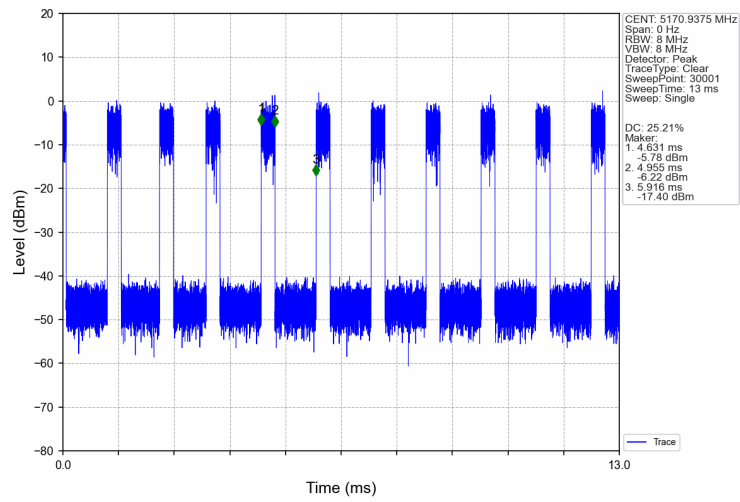

802.11ax(HEW20)_HCH_5240MHz_SU_Ant1_NTNV

802.11ax(HEW20)_LCH_5745MHz_SU_Ant1_NTNV

802.11ax(HEW20)_MCH_5785MHz_SU_Ant1_NTNV

802.11ax(HEW20)_HCH_5825MHz_SU_Ant1_NTNV

802.11ax(HEW40)_LCH_5190MHz_SU_Ant1_NTNV

802.11ax(HEW40)_HCH_5230MHz_SU_Ant1_NTNV

802.11ax(HEW40)_LCH_5755MHz_SU_Ant1_NTNV

802.11ax(HEW40)_HCH_5795MHz_SU_Ant1_NTNV

802.11ax(HEW80)_MCH_5210MHz_SU_Ant1_NTNV

802.11ax(HEW80)_MCH_5775MHz_SU_Ant1_NTNV

2. Bandwidth

2.1 Test Result

2.1.1 OBW

Mode	TX Type	Frequency (MHz)	RU	ANT	99% Occupied Bandwidth (MHz)		Verdict
					Result	Limit	
802.11a	SISO	5180	/	1	16.991	/	Pass
		5200	/	1	17.106	/	Pass
		5240	/	1	17.063	/	Pass
		5745	/	1	17.219	/	Pass
		5785	/	1	17.180	/	Pass
		5825	/	1	17.131	/	Pass
802.11n (HT20)	SISO	5180	/	1	17.916	/	Pass
		5200	/	1	17.931	/	Pass
		5240	/	1	17.947	/	Pass
		5745	/	1	17.901	/	Pass
		5785	/	1	17.908	/	Pass
		5825	/	1	18.039	/	Pass
802.11n (HT40)	SISO	5190	/	1	36.279	/	Pass
		5230	/	1	36.193	/	Pass
		5755	/	1	36.225	/	Pass
		5795	/	1	36.186	/	Pass
802.11ac (VHT20)	SISO	5180	/	1	17.915	/	Pass
		5200	/	1	17.880	/	Pass
		5240	/	1	17.923	/	Pass
		5745	/	1	17.966	/	Pass
		5785	/	1	17.954	/	Pass
		5825	/	1	17.910	/	Pass
802.11ac (VHT40)	SISO	5190	/	1	36.123	/	Pass
		5230	/	1	36.180	/	Pass
		5755	/	1	36.095	/	Pass
		5795	/	1	36.058	/	Pass
802.11ac (VHT80)	SISO	5210	/	1	76.292	/	Pass
		5775	/	1	76.179	/	Pass
802.11ac (VHT20)	MIMO	5180	/	1	18.099	/	Pass
		5200	/	1	18.134	/	Pass
		5240	/	1	18.129	/	Pass
		5745	/	1	17.907	/	Pass
		5785	/	1	17.937	/	Pass
		5825	/	1	17.850	/	Pass
802.11ac (VHT40)	MIMO	5190	/	1	36.096	/	Pass
		5230	/	1	36.109	/	Pass
		5755	/	1	36.077	/	Pass
		5795	/	1	36.198	/	Pass
802.11ac (VHT80)	MIMO	5210	/	1	76.345	/	Pass
		5775	/	1	76.069	/	Pass
802.11ax (HEW20)	SISO	5180	SU	1	17.949	/	Pass
		5200	SU	1	18.154	/	Pass
		5240	SU	1	18.081	/	Pass
		5745	SU	1	18.139	/	Pass
		5785	SU	1	18.327	/	Pass
		5825	SU	1	18.494	/	Pass