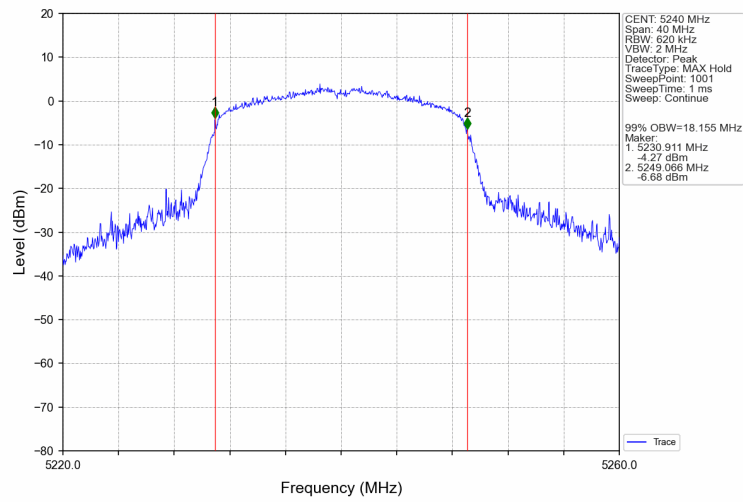

802.11ax(HEW20)_MCH_5785MHz_SU_Ant1_NTNV

802.11ax(HEW20)_HCH_5825MHz_SU_Ant1_NTNV

802.11ax(HEW40)_LCH_5190MHz_SU_Ant1_NTNV

802.11ax(HEW40)_HCH_5230MHz_SU_Ant1_NTNV

802.11ax(HEW40)_LCH_5755MHz_SU_Ant1_NTNV

802.11ax(HEW40)_HCH_5795MHz_SU_Ant1_NTNV

802.11ax(HEW80)_MCH_5210MHz_SU_Ant1_NTNV

802.11ax(HEW80)_MCH_5775MHz_SU_Ant1_NTNV

802.11ax(HEW20)_LCH_5180MHz_SU_Ant1_NTNV

802.11ax(HEW20)_MCH_5200MHz_SU_Ant1_NTNV

802.11ax(HEW20)_HCH_5240MHz_SU_Ant1_NTNV

802.11ax(HEW20)_LCH_5745MHz_SU_Ant1_NTNV

802.11ax(HEW20)_MCH_5785MHz_SU_Ant1_NTNV

802.11ax(HEW20)_HCH_5825MHz_SU_Ant1_NTNV

802.11ax(HEW40)_LCH_5190MHz_SU_Ant1_NTNV