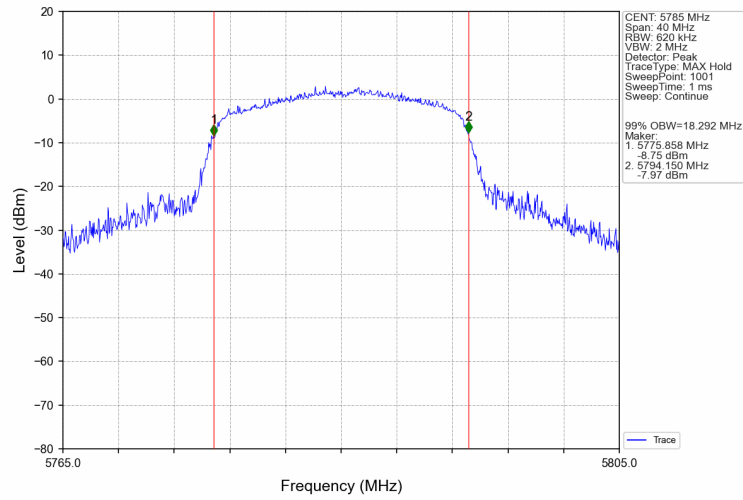

802.11ax(HEW20)_MCH_5785MHz_SU_Ant1_NTNV

802.11ax(HEW20)_HCH_5825MHz_SU_Ant1_NTNV

802.11ax(HEW40)_LCH_5190MHz_SU_Ant1_NTNV

802.11ax(HEW40)_HCH_5230MHz_SU_Ant1_NTNV

802.11ax(HEW40)_LCH_5755MHz_SU_Ant1_NTNV

802.11ax(HEW40)_HCH_5795MHz_SU_Ant1_NTNV

802.11ax(HEW80)_MCH_5210MHz_SU_Ant1_NTNV

802.11ax(HEW80)_MCH_5775MHz_SU_Ant1_NTNV

802.11ax(HEW20)_LCH_5180MHz_SU_Ant1_NTNV

802.11ax(HEW20)_MCH_5200MHz_SU_Ant1_NTNV

802.11ax(HEW20)_HCH_5240MHz_SU_Ant1_NTNV

802.11ax(HEW20)_LCH_5745MHz_SU_Ant1_NTNV

802.11ax(HEW20)_MCH_5785MHz_SU_Ant1_NTNV

802.11ax(HEW20)_HCH_5825MHz_SU_Ant1_NTNV

802.11ax(HEW40)_LCH_5190MHz_SU_Ant1_NTNV