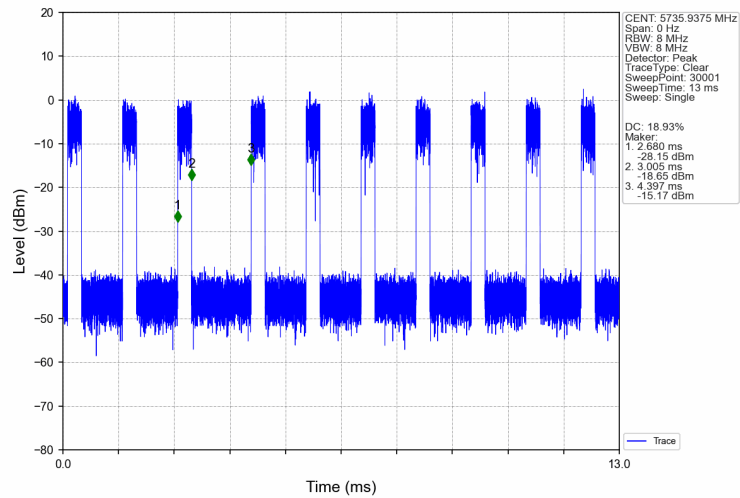

802.11ax(HEW20)_HCH_5240MHz_SU_Ant1_NTNV

802.11ax(HEW20)_LCH_5745MHz_SU_Ant1_NTNV

802.11ax(HEW20)_MCH_5785MHz_SU_Ant1_NTNV

802.11ax(HEW20)_HCH_5825MHz_SU_Ant1_NTNV

802.11ax(HEW40)_LCH_5190MHz_SU_Ant1_NTNV

802.11ax(HEW40)_HCH_5230MHz_SU_Ant1_NTNV

802.11ax(HEW40)_LCH_5755MHz_SU_Ant1_NTNV

802.11ax(HEW40)_HCH_5795MHz_SU_Ant1_NTNV

802.11ax(HEW80)_MCH_5210MHz_SU_Ant1_NTNV

802.11ax(HEW80)_MCH_5775MHz_SU_Ant1_NTNV

2. Bandwidth

2.1 Test Result

2.1.1 OBW

Mode	TX Type	Frequency (MHz)	RU	ANT	99% Occupied Bandwidth (MHz)		Verdict
					Result	Limit	
802.11a	SISO	5180	/	1	16.991	/	Pass
		5200	/	1	17.106	/	Pass
		5240	/	1	17.063	/	Pass
		5745	/	1	17.219	/	Pass
		5785	/	1	17.180	/	Pass
		5825	/	1	17.131	/	Pass
802.11n (HT20)	SISO	5180	/	1	17.916	/	Pass
		5200	/	1	17.931	/	Pass
		5240	/	1	17.947	/	Pass
		5745	/	1	17.901	/	Pass
		5785	/	1	17.908	/	Pass
		5825	/	1	18.039	/	Pass
802.11n (HT40)	SISO	5190	/	1	36.279	/	Pass
		5230	/	1	36.193	/	Pass
		5755	/	1	36.225	/	Pass
		5795	/	1	36.186	/	Pass
802.11ac (VHT20)	SISO	5180	/	1	17.915	/	Pass
		5200	/	1	17.880	/	Pass
		5240	/	1	17.923	/	Pass
		5745	/	1	17.966	/	Pass
		5785	/	1	17.954	/	Pass
		5825	/	1	17.910	/	Pass
802.11ac (VHT40)	SISO	5190	/	1	36.123	/	Pass
		5230	/	1	36.180	/	Pass
		5755	/	1	36.095	/	Pass
		5795	/	1	36.058	/	Pass
802.11ac (VHT80)	SISO	5210	/	1	76.292	/	Pass
		5775	/	1	76.179	/	Pass
802.11ac (VHT20)	MIMO	5180	/	1	18.099	/	Pass
		5200	/	1	18.134	/	Pass
		5240	/	1	18.129	/	Pass
		5745	/	1	17.907	/	Pass
		5785	/	1	17.937	/	Pass
		5825	/	1	17.850	/	Pass
802.11ac (VHT40)	MIMO	5190	/	1	36.096	/	Pass
		5230	/	1	36.109	/	Pass
		5755	/	1	36.077	/	Pass
		5795	/	1	36.198	/	Pass
802.11ac (VHT80)	MIMO	5210	/	1	76.345	/	Pass
		5775	/	1	76.069	/	Pass
802.11ax (HEW20)	SISO	5180	SU	1	17.949	/	Pass
		5200	SU	1	18.154	/	Pass
		5240	SU	1	18.081	/	Pass
		5745	SU	1	18.139	/	Pass
		5785	SU	1	18.327	/	Pass
		5825	SU	1	18.494	/	Pass