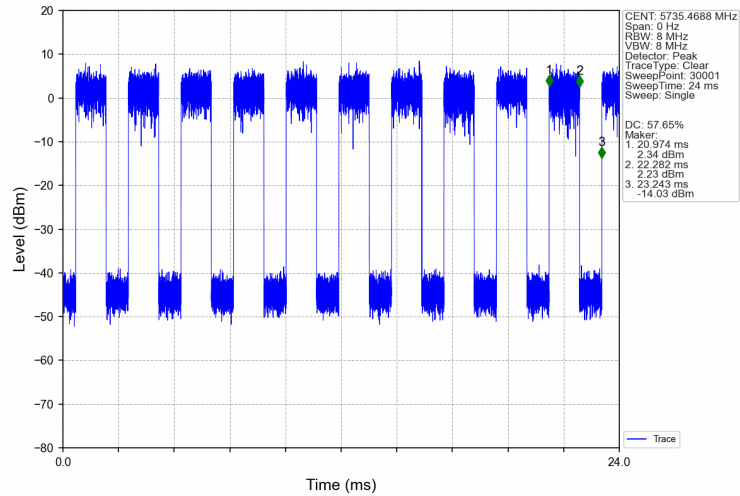

802.11ax(HEW20)_MCH_5785MHz_SU_Ant1_NTNV

802.11ax(HEW20)_HCH_5825MHz_SU_Ant1_NTNV

802.11ax(HEW40)_LCH_5190MHz_SU_Ant1_NTNV

802.11ax(HEW40)_HCH_5230MHz_SU_Ant1_NTNV

802.11ax(HEW40)_LCH_5755MHz_SU_Ant1_NTNV

802.11ax(HEW40)_HCH_5795MHz_SU_Ant1_NTNV

802.11ax(HEW80)_MCH_5210MHz_SU_Ant1_NTNV

802.11ax(HEW80)_MCH_5775MHz_SU_Ant1_NTNV

802.11ax(HEW20)_LCH_5180MHz_SU_Ant1_NTNV

802.11ax(HEW20)_MCH_5200MHz_SU_Ant1_NTNV

802.11ax(HEW20)_HCH_5240MHz_SU_Ant1_NTNV

802.11ax(HEW20)_LCH_5745MHz_SU_Ant1_NTNV

802.11ax(HEW20)_MCH_5785MHz_SU_Ant1_NTNV

802.11ax(HEW20)_HCH_5825MHz_SU_Ant1_NTNV

802.11ax(HEW40)_LCH_5190MHz_SU_Ant1_NTNV