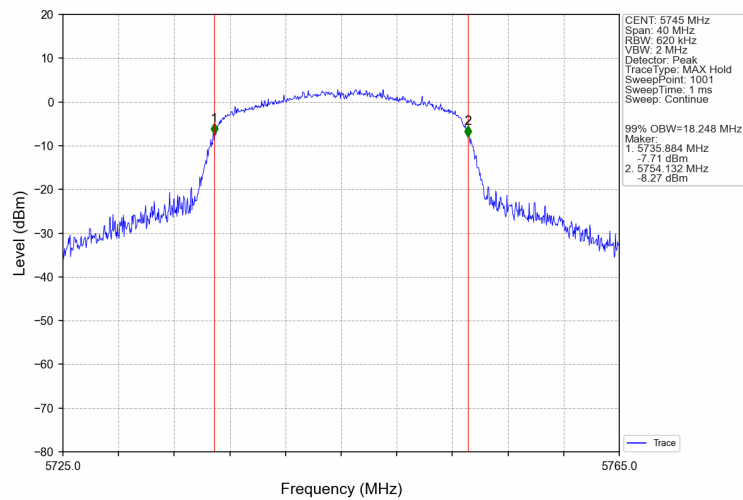

802.11ax(HEW20)_MCH_5785MHz_SU_Ant1_NTNV

802.11ax(HEW20)_HCH_5825MHz_SU_Ant1_NTNV

802.11ax(HEW40)_LCH_5190MHz_SU_Ant1_NTNV

802.11ax(HEW40)_HCH_5230MHz_SU_Ant1_NTNV

802.11ax(HEW40)_LCH_5755MHz_SU_Ant1_NTNV

802.11ax(HEW40)_HCH_5795MHz_SU_Ant1_NTNV

802.11ax(HEW80)_MCH_5210MHz_SU_Ant1_NTNV

802.11ax(HEW80)_MCH_5775MHz_SU_Ant1_NTNV

802.11ax(HEW20)_LCH_5180MHz_SU_Ant1_NTNV

802.11ax(HEW20)_MCH_5200MHz_SU_Ant1_NTNV

802.11ax(HEW20)_HCH_5240MHz_SU_Ant1_NTNV

802.11ax(HEW20)_LCH_5745MHz_SU_Ant1_NTNV

802.11ax(HEW20)_MCH_5785MHz_SU_Ant1_NTNV

802.11ax(HEW20)_HCH_5825MHz_SU_Ant1_NTNV

802.11ax(HEW40)_LCH_5190MHz_SU_Ant1_NTNV