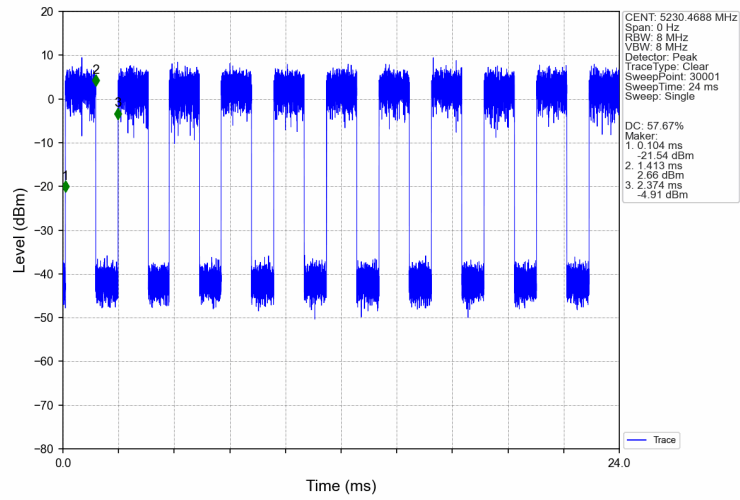

802.11ax(HEW20)_MCH_5785MHz_SU_Ant1_NTNV

802.11ax(HEW20)_HCH_5825MHz_SU_Ant1_NTNV

802.11ax(HEW40)_LCH_5190MHz_SU_Ant1_NTNV

802.11ax(HEW40)_HCH_5230MHz_SU_Ant1_NTNV

802.11ax(HEW40)_LCH_5755MHz_SU_Ant1_NTNV

802.11ax(HEW40)_HCH_5795MHz_SU_Ant1_NTNV

802.11ax(HEW80)_MCH_5210MHz_SU_Ant1_NTNV

802.11ax(HEW80)_MCH_5775MHz_SU_Ant1_NTNV

802.11ax(HEW20)_LCH_5180MHz_SU_Ant1_NTNV

802.11ax(HEW20)_MCH_5200MHz_SU_Ant1_NTNV

802.11ax(HEW20)_HCH_5240MHz_SU_Ant1_NTNV

802.11ax(HEW20)_LCH_5745MHz_SU_Ant1_NTNV

802.11ax(HEW20)_MCH_5785MHz_SU_Ant1_NTNV

802.11ax(HEW20)_HCH_5825MHz_SU_Ant1_NTNV

802.11ax(HEW40)_LCH_5190MHz_SU_Ant1_NTNV