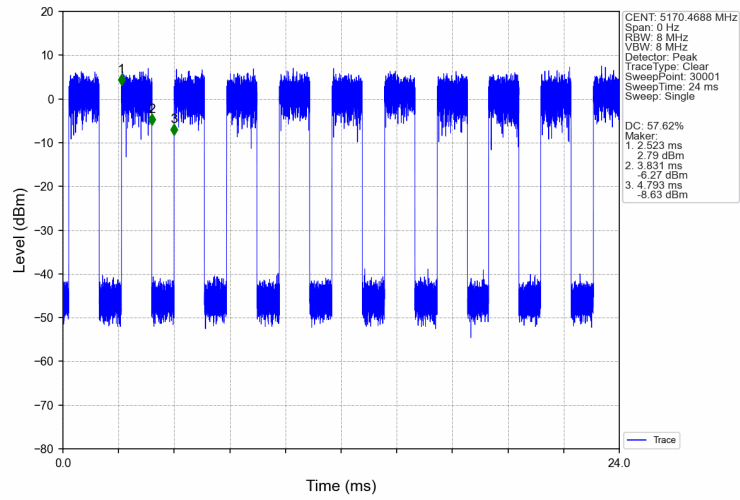

802.11ax(HEW20)_MCH_5785MHz_SU_Ant1_NTNV

802.11ax(HEW20)_HCH_5825MHz_SU_Ant1_NTNV

802.11ax(HEW40)_LCH_5190MHz_SU_Ant1_NTNV

802.11ax(HEW40)_HCH_5230MHz_SU_Ant1_NTNV

802.11ax(HEW40)_LCH_5755MHz_SU_Ant1_NTNV

802.11ax(HEW40)_HCH_5795MHz_SU_Ant1_NTNV

802.11ax(HEW80)_MCH_5210MHz_SU_Ant1_NTNV

802.11ax(HEW80)_MCH_5775MHz_SU_Ant1_NTNV

802.11ax(HEW20)_LCH_5180MHz_SU_Ant1_NTNV

802.11ax(HEW20)_MCH_5200MHz_SU_Ant1_NTNV

802.11ax(HEW20)_HCH_5240MHz_SU_Ant1_NTNV

802.11ax(HEW20)_LCH_5745MHz_SU_Ant1_NTNV

802.11ax(HEW20)_MCH_5785MHz_SU_Ant1_NTNV

802.11ax(HEW20)_HCH_5825MHz_SU_Ant1_NTNV

802.11ax(HEW40)_LCH_5190MHz_SU_Ant1_NTNV