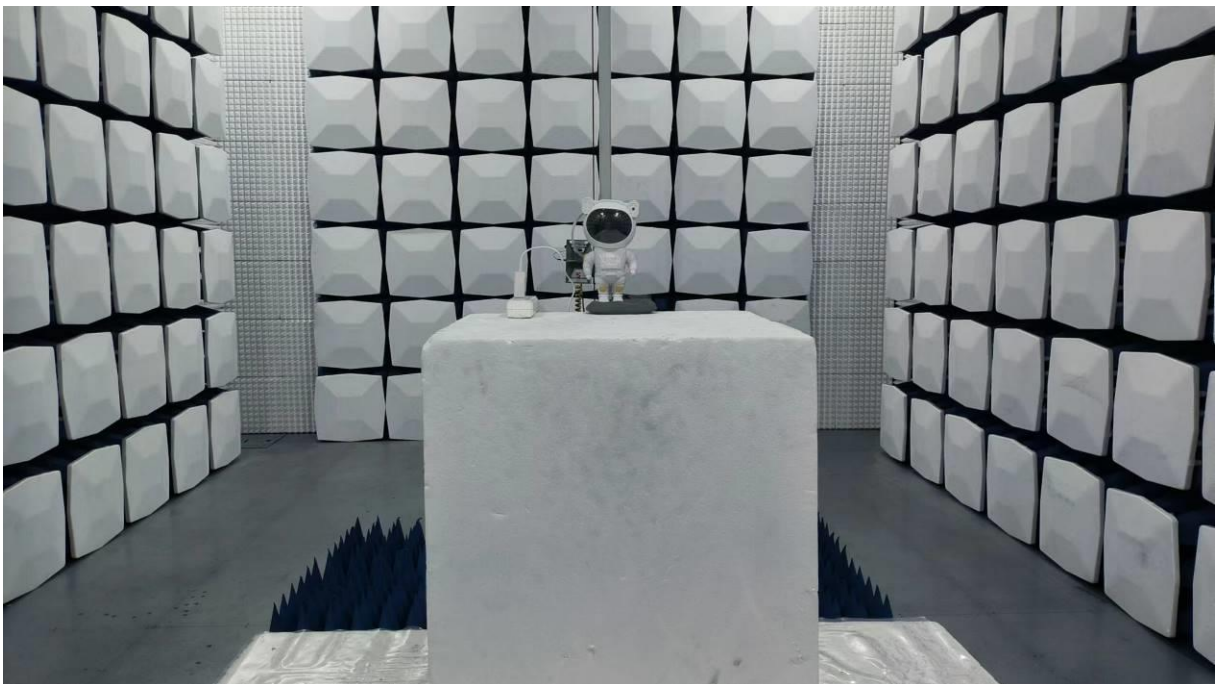

Product Name: Starry Sky Projection Lamp

Test Model No.: TYD-YHY-003

Test Setup Photo

Radiated Emission

Conducted Emission

-----End-----