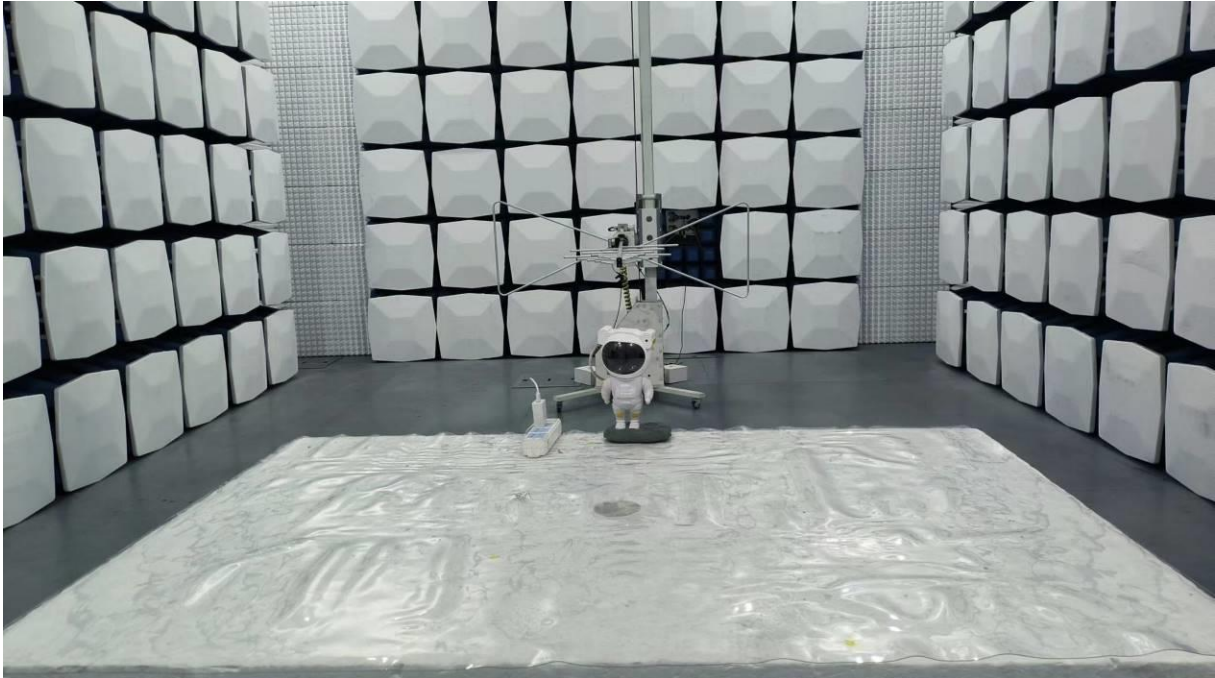

Product Name: Starry Sky Projection Lamp

Test Model No.: TYD-YHY-003

Test Setup Photo

Radiated Emission

Conducted Emission

-----End-----