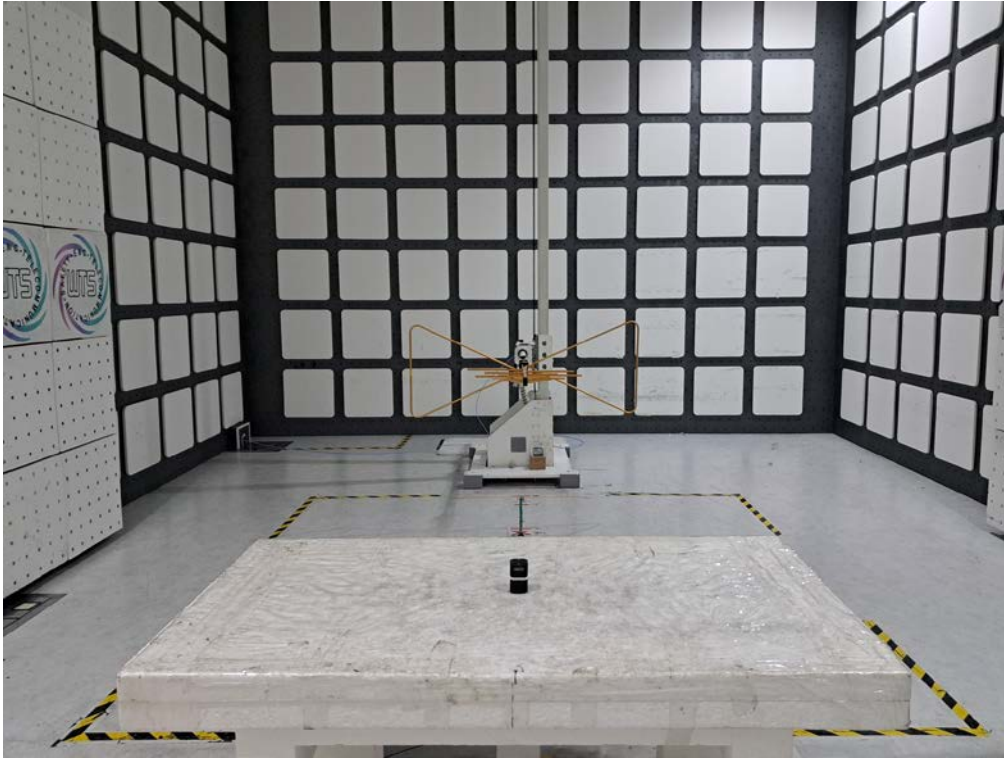

Registration number: W6M22103-20756-FCC

FCC ID: 2A89BP008E

**Set Up Photo of Radiated Emission**

**Below 1GHz**

Registration number: W6M22103-20756-FCC  
FCC ID: 2A89BP008E

Above 1GHz