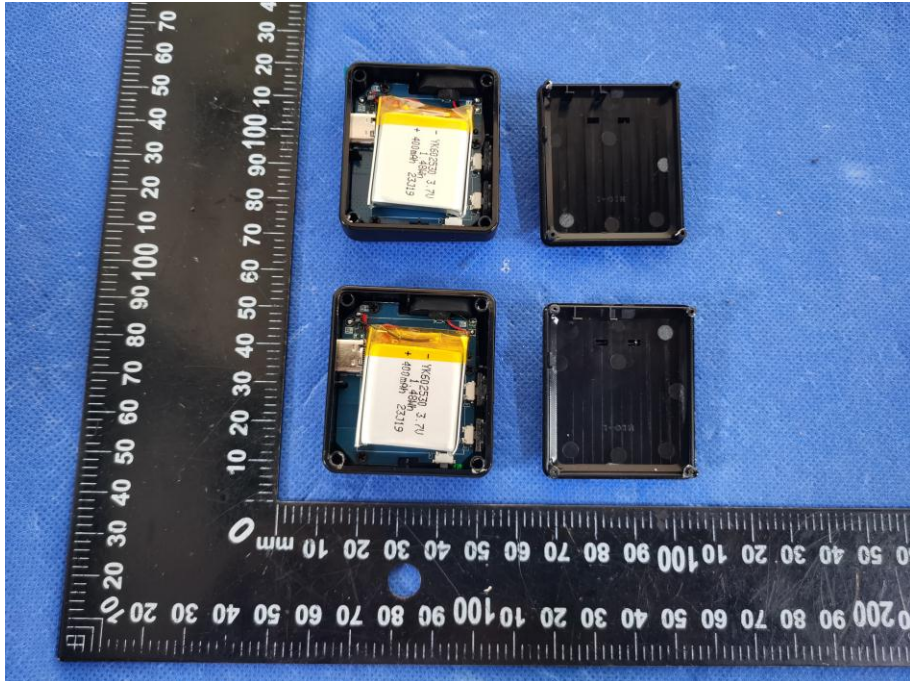

EUT PHOTO(Internal Photos)

Shenzhen DL Testing Technology Co., Ltd.

***** END OF REPORT *****