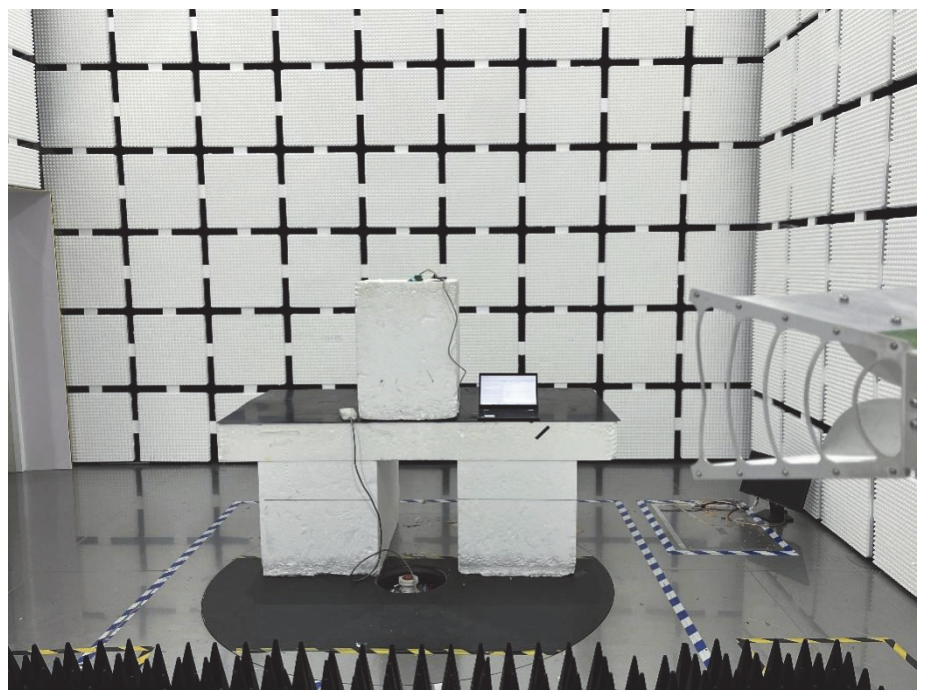

EXHIBIT 4 - TEST SETUP PHOTOGRAPHS

Conducted Emission Test Setup

Radiation Emission Test Setup (Below 30MHz)

Radiation Emission Test Setup (30MHz to 1GHz)

Radiation Emission Test Setup (1GHz to 18GHz)

Radiation Emission Test Setup (Above 18GHz)