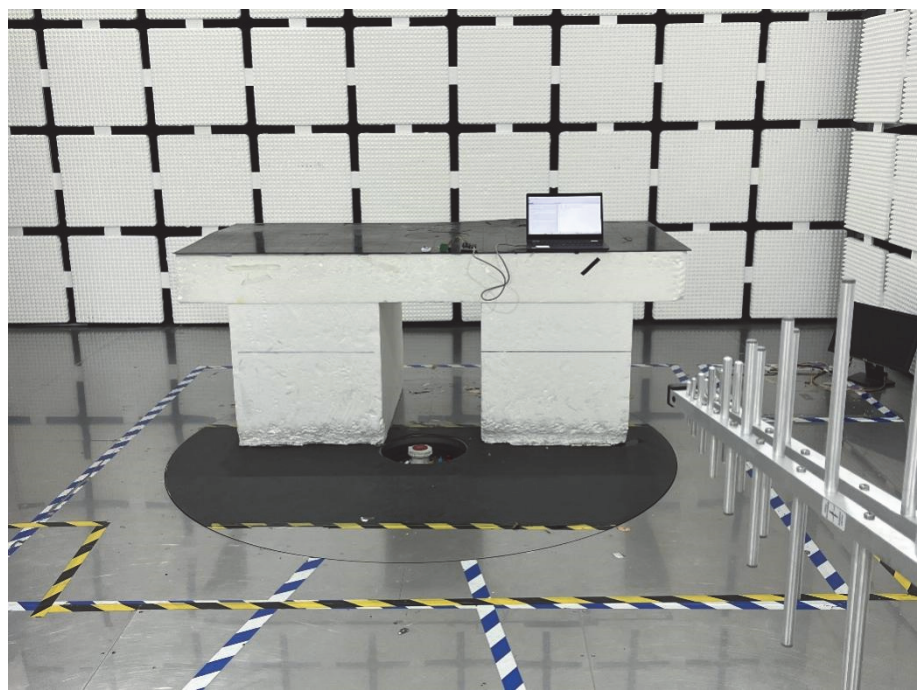

EXHIBIT 4 - TEST SETUP PHOTOGRAPHS

Conducted Emission Test Setup

Radiation Emission Test Setup (Below 30MHz)

Radiation Emission Test Setup (30MHz to 1GHz)

Radiation Emission Test Setup (1GHz to 18GHz)

Radiation Emission Test Setup (Above 18GHz)