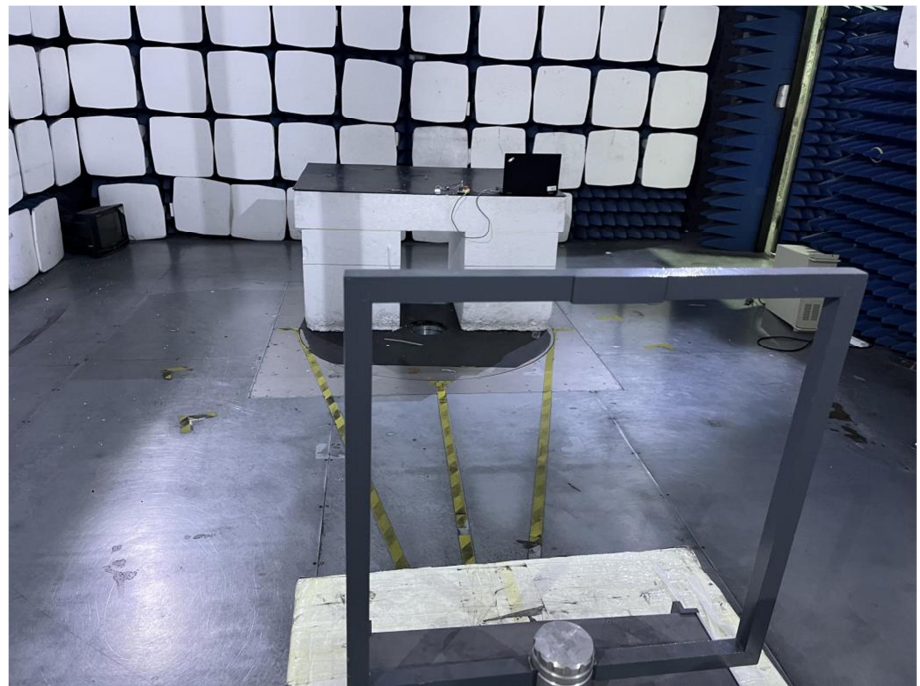

EXHIBIT 4 - TEST SETUP PHOTOGRAPHS

Radiation Emission Test Setup (Below 30MHz)

Radiation Emission Test Setup (30MHz to 1GHz)

Radiation Emission Test Setup (1GHz to 18GHz)

Radiation Emission Test Setup (Above 18GHz)