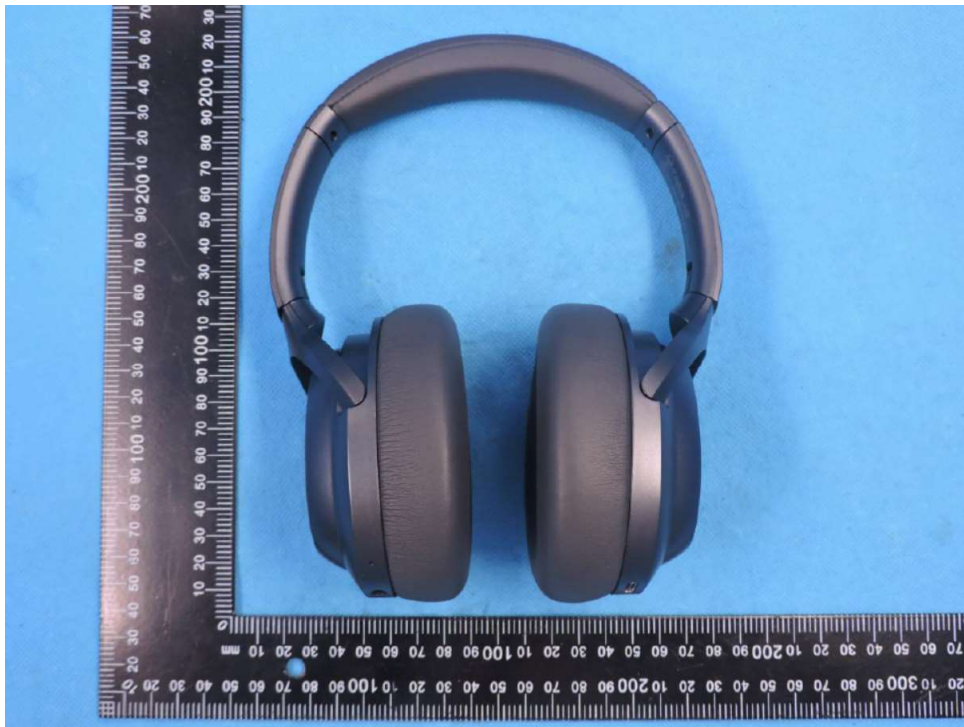

Appendix - External Photographs of EUT Constructional Details
FCC ID: 2A889Z7-PRO
Model: Z7-Pro

Photo 1

Photo 2

Photo 3

Photo 4

Photo 5

Photo 6