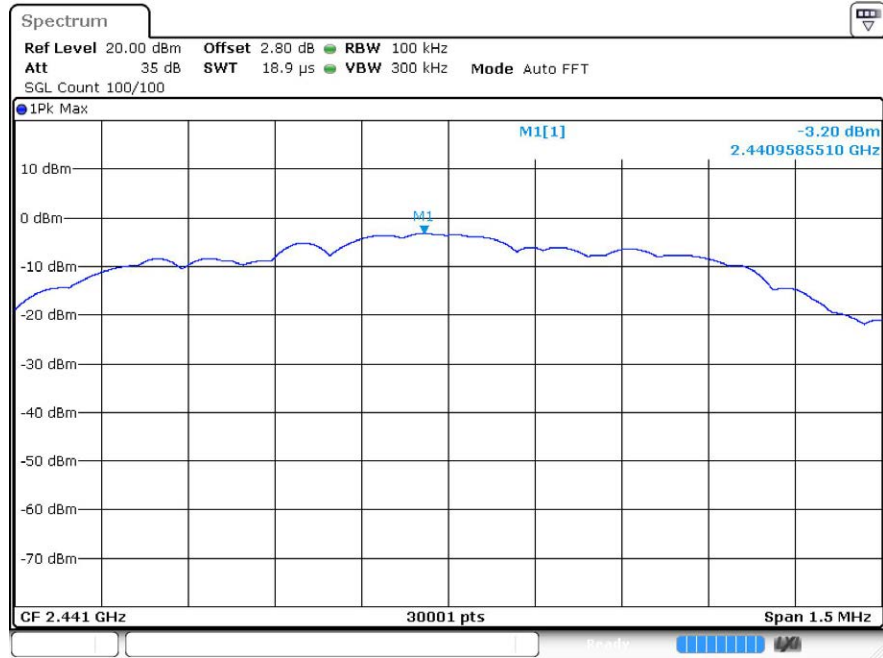

Puw

8DPSK_LCH_Graphs

Pref

Puw

8DPSK_MCH_Graphs

Pref

Puw

8DPSK_HCH_Graphs

Pref

Puw

8 Band-edge for RF Conducted Emissions

8.1 Test Result

Mode	Channel	Carrier Frequency [MHz]	Frequency Hopping	Max Spurious Level [dBc]	Limit [dBc]	Verdict
GFSK	LCH	2402	Off	-53.87	-20	Pass
			On	-53.06	-20	Pass
	HCH	2480	Off	-45.82	-20	Pass
			On	-47.39	-20	Pass
$\pi/4$ DQPSK	LCH	2402	Off	-53.2	-20	Pass
			On	-51.4	-20	Pass
	HCH	2480	Off	-43.99	-20	Pass
			On	-50.2	-20	Pass
8DPSK	LCH	2402	Off	-51.96	-20	Pass
			On	-51.94	-20	Pass
	HCH	2480	Off	-46.37	-20	Pass
			On	-54.63	-20	Pass