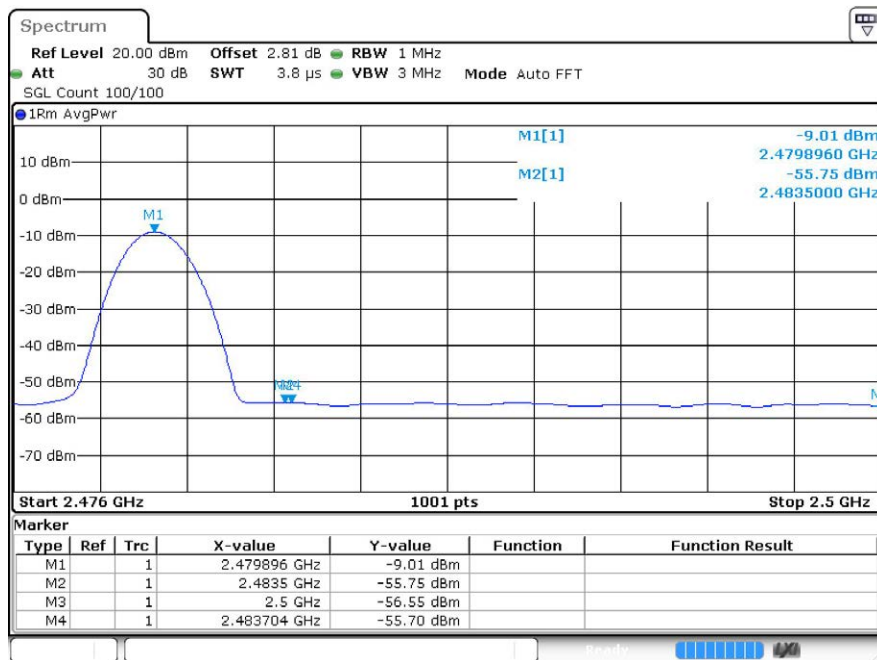

Restrict-band band-edge measurements_Hopping Off_GFSK_Average (High Channel)

Restrict-band band-edge measurements_Hopping Off_π/4-DQPSK_PEAK (Low Channel)

Restrict-band band-edge measurements_Hopping Off_π/4-DQPSK_Average (Low Channel)

Restrict-band band-edge measurements_Hopping Off_π/4-DQPSK_PEAK (High Channel)

Restrict-band band-edge measurements_Hopping Off_π/4-DQPSK_Average (High Channel)

Restrict-band band-edge measurements_Hopping Off_8DPSK_PEAK (Low Channel)

Restrict-band band-edge measurements_Hopping Off_8DPSK_Average (Low Channel)

Restrict-band band-edge measurements_Hopping Off_8DPSK_PEAK (High Channel)

Restrict-band band-edge measurements_Hopping Off_8DPSK_Average (High Channel)