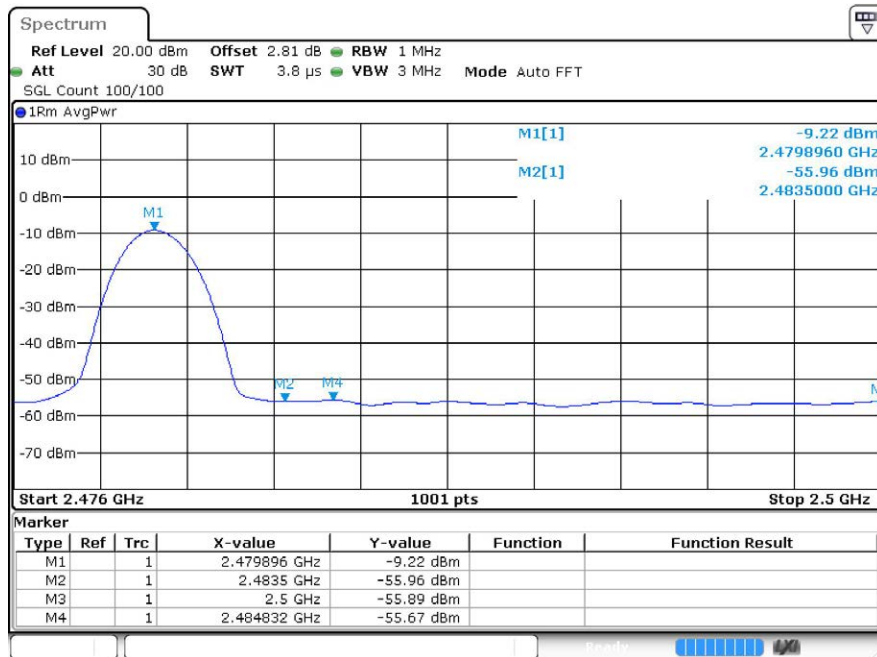

9.2 Test Graphs

Restrict-band band-edge measurements_Hopping Off_ GFSK_PEAK (Low Channel)

Restrict-band band-edge measurements_Hopping Off_ GFSK_Average (Low Channel)

Restrict-band band-edge measurements_Hopping Off_GFSK_PEAK (High Channel)

Restrict-band band-edge measurements_Hopping Off_GFSK_Average (High Channel)

Restrict-band band-edge measurements_Hopping Off_π/4-DQPSK_PEAK (Low Channel)

Restrict-band band-edge measurements_Hopping Off_π/4-DQPSK_Average (Low Channel)

Restrict-band band-edge measurements_Hopping Off_π/4-DQPSK_PEAK (High Channel)

Restrict-band band-edge measurements_Hopping Off_π/4-DQPSK_Average (High Channel)

Restrict-band band-edge measurements_Hopping Off_8DPSK_PEAK (Low Channel)