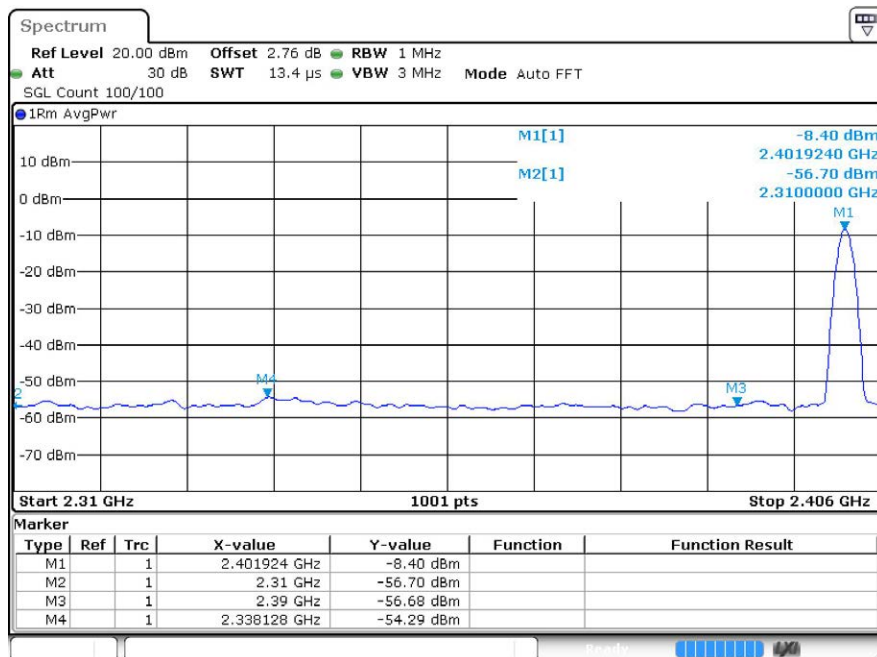

Off	2390.0	-49.98	2.98	-	48.23	PEAK	74	Pass
Off	2390.0	-56.62	2.98	4.95	46.54	AV	54	Pass
Off	2483.5	-49.26	2.98	-	48.95	PEAK	74	Pass
Off	2483.5	-55.75	2.98	4.95	47.41	AV	54	Pass
Off	2484.472	-48	2.98	-	50.21	PEAK	74	Pass
Off	2483.704	-55.69	2.98	4.95	47.47	AV	54	Pass
Off	2500.0	-48.37	2.98	-	49.84	PEAK	74	Pass
Off	2500.0	-56.55	2.98	4.95	46.61	AV	54	Pass

9.2 Test Graphs

Restrict-band band-edge measurements_Hopping Off_ GFSK_PEAK (Low Channel)

Restrict-band band-edge measurements_Hopping Off_ GFSK_Average (Low Channel)

Restrict-band band-edge measurements_Hopping Off_GFSK_PEAK (High Channel)

Restrict-band band-edge measurements_Hopping Off_GFSK_Average (High Channel)

Restrict-band band-edge measurements_Hopping Off_π/4-DQPSK_PEAK (Low Channel)

Restrict-band band-edge measurements_Hopping Off_π/4-DQPSK_Average (Low Channel)