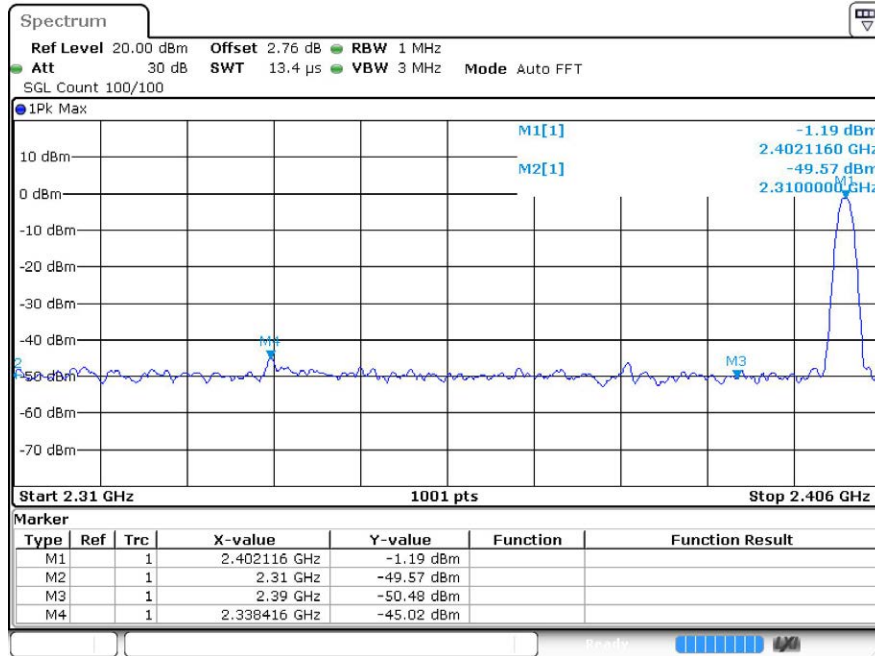

9.2 Test Graphs

Restrict-band band-edge measurements_Hopping Off_ GFSK_PEAK (Low Channel)

Restrict-band band-edge measurements_Hopping Off_ GFSK_Average (Low Channel)