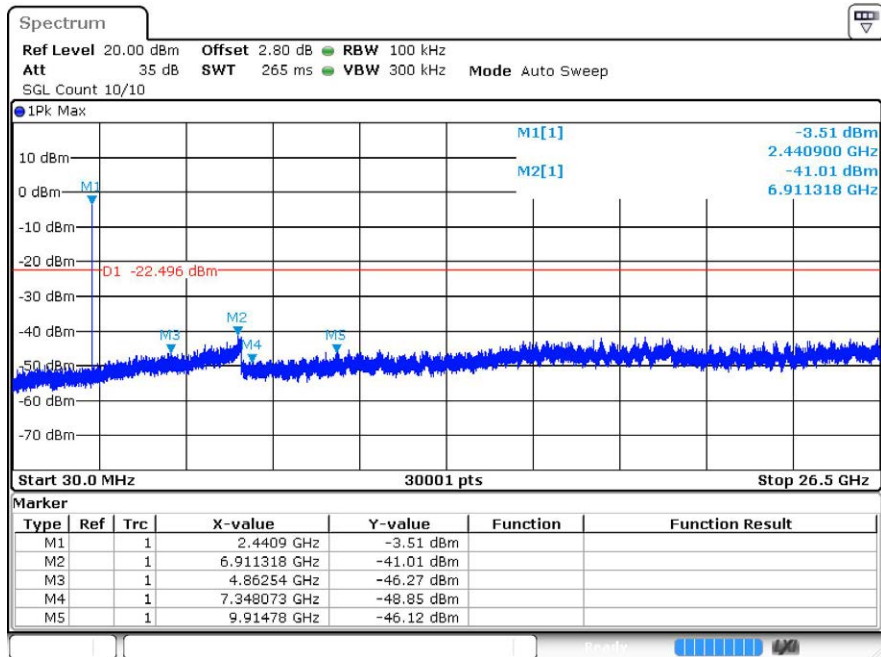

$\pi/4$ DQPSK_LCH_Graphs

Pref

Puw

$\pi/4$ DQPSK_MCH_Graphs

Pref

Puw

π /4DQPSK_HCH_Graphs

Pref

Pref

Puw

8 Band-edge for RF Conducted Emissions

8.1 Test Result

Mode	Channel	Carrier Frequency [MHz]	Frequency Hopping	Max Spurious Level [dBc]	Limit [dBc]	Verdict
GFSK	LCH	2402	Off	-53.87	-20	Pass
			On	-53.06	-20	Pass
	HCH	2480	Off	-45.82	-20	Pass
			On	-47.39	-20	Pass
$\pi/4$ DQPSK	LCH	2402	Off	-53.2	-20	Pass
			On	-51.4	-20	Pass
	HCH	2480	Off	-43.99	-20	Pass
			On	-50.2	-20	Pass
8DPSK	LCH	2402	Off	-51.96	-20	Pass
			On	-51.94	-20	Pass
	HCH	2480	Off	-46.37	-20	Pass
			On	-54.63	-20	Pass