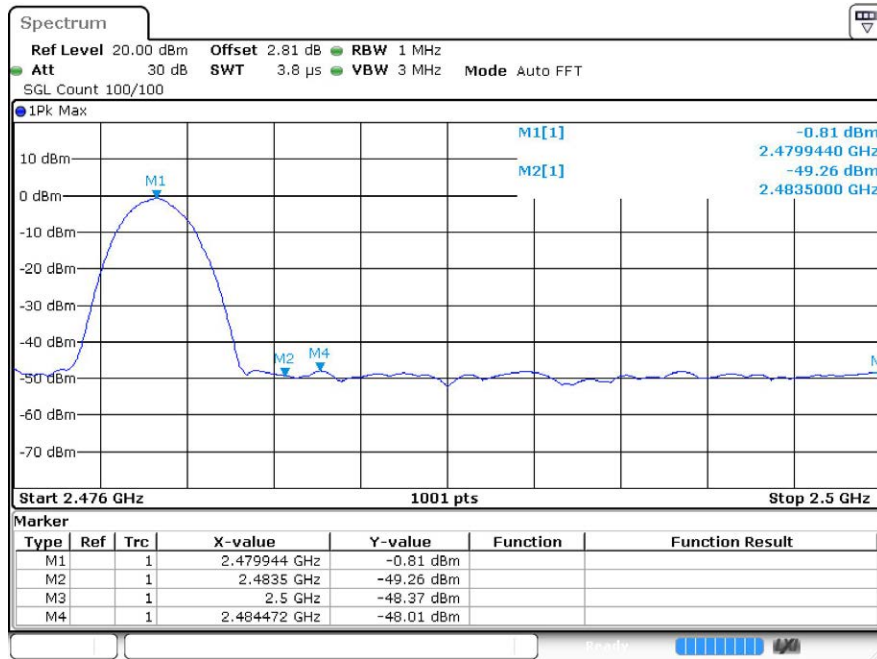

Restrict-band band-edge measurements_Hopping Off_GFSK_Average (High Channel)

Restrict-band band-edge measurements_Hopping Off_π/4-DQPSK_PEAK (Low Channel)

Restrict-band band-edge measurements_Hopping Off_π/4-DQPSK_Average (Low Channel)

Restrict-band band-edge measurements_Hopping Off_π/4-DQPSK_PEAK (High Channel)

Restrict-band band-edge measurements_Hopping Off_π/4-DQPSK_Average (High Channel)

Restrict-band band-edge measurements_Hopping Off_8DPSK_PEAK (Low Channel)

Restrict-band band-edge measurements_Hopping Off_8DPSK_Average (Low Channel)

Restrict-band band-edge measurements_Hopping Off_8DPSK_PEAK (High Channel)

Restrict-band band-edge measurements_Hopping Off_8DPSK_Average (High Channel)