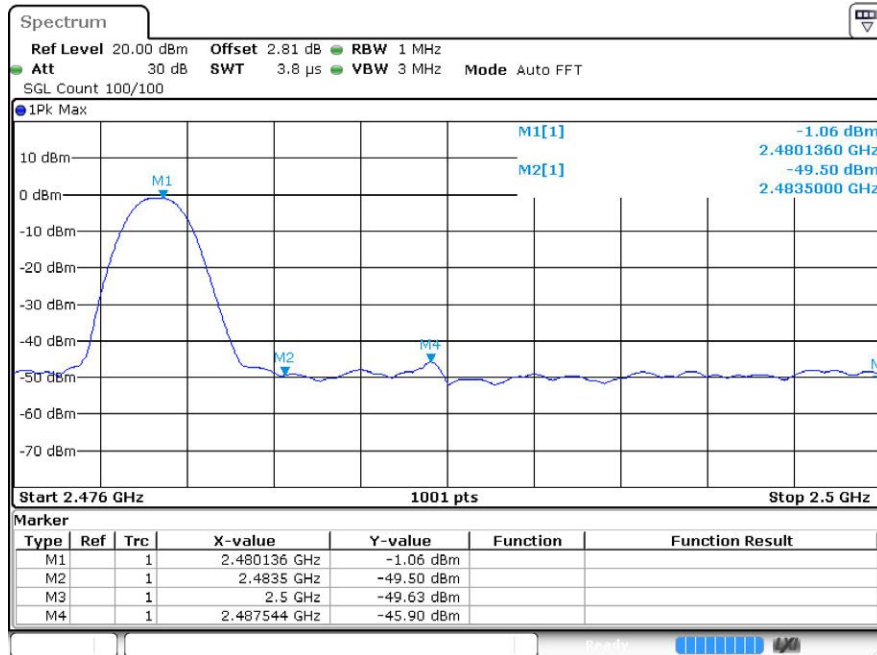

Off	2390.0	-49.98	2.98	-	48.23	PEAK	74	Pass
Off	2390.0	-56.62	2.98	4.95	46.54	AV	54	Pass
Off	2483.5	-49.26	2.98	-	48.95	PEAK	74	Pass
Off	2483.5	-55.75	2.98	4.95	47.41	AV	54	Pass
Off	2484.472	-48	2.98	-	50.21	PEAK	74	Pass
Off	2483.704	-55.69	2.98	4.95	47.47	AV	54	Pass
Off	2500.0	-48.37	2.98	-	49.84	PEAK	74	Pass
Off	2500.0	-56.55	2.98	4.95	46.61	AV	54	Pass

9.2 Test Graphs

Restrict-band band-edge measurements_Hopping Off_ GFSK_PEAK (Low Channel)

Restrict-band band-edge measurements_Hopping Off_ GFSK_Average (Low Channel)

Restrict-band band-edge measurements_Hopping Off_GFSK_PEAK (High Channel)

Restrict-band band-edge measurements_Hopping Off_GFSK_Average (High Channel)

Restrict-band band-edge measurements_Hopping Off_π/4-DQPSK_PEAK (Low Channel)

Restrict-band band-edge measurements_Hopping Off_π/4-DQPSK_Average (Low Channel)