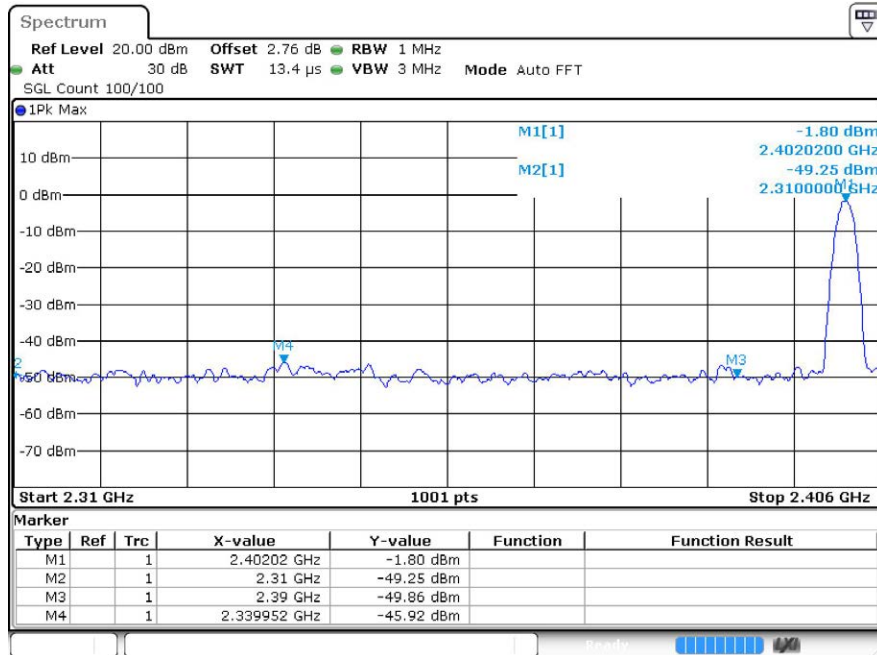

9.2 Test Graphs

Restrict-band band-edge measurements_Hopping Off_ GFSK_PEAK (Low Channel)

Restrict-band band-edge measurements_Hopping Off_ GFSK_Average (Low Channel)

Restrict-band band-edge measurements_Hopping Off_GFSK_PEAK (High Channel)

Restrict-band band-edge measurements_Hopping Off_GFSK_Average (High Channel)

Restrict-band band-edge measurements_Hopping Off_π/4-DQPSK_PEAK (Low Channel)

Restrict-band band-edge measurements_Hopping Off_π/4-DQPSK_Average (Low Channel)