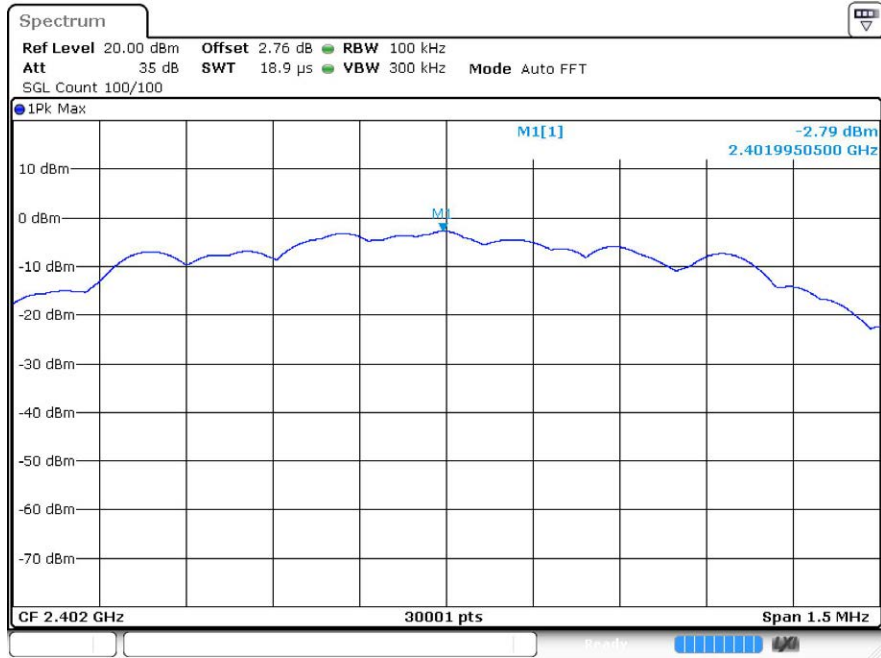

8DPSK_LCH_Graphs

Pref