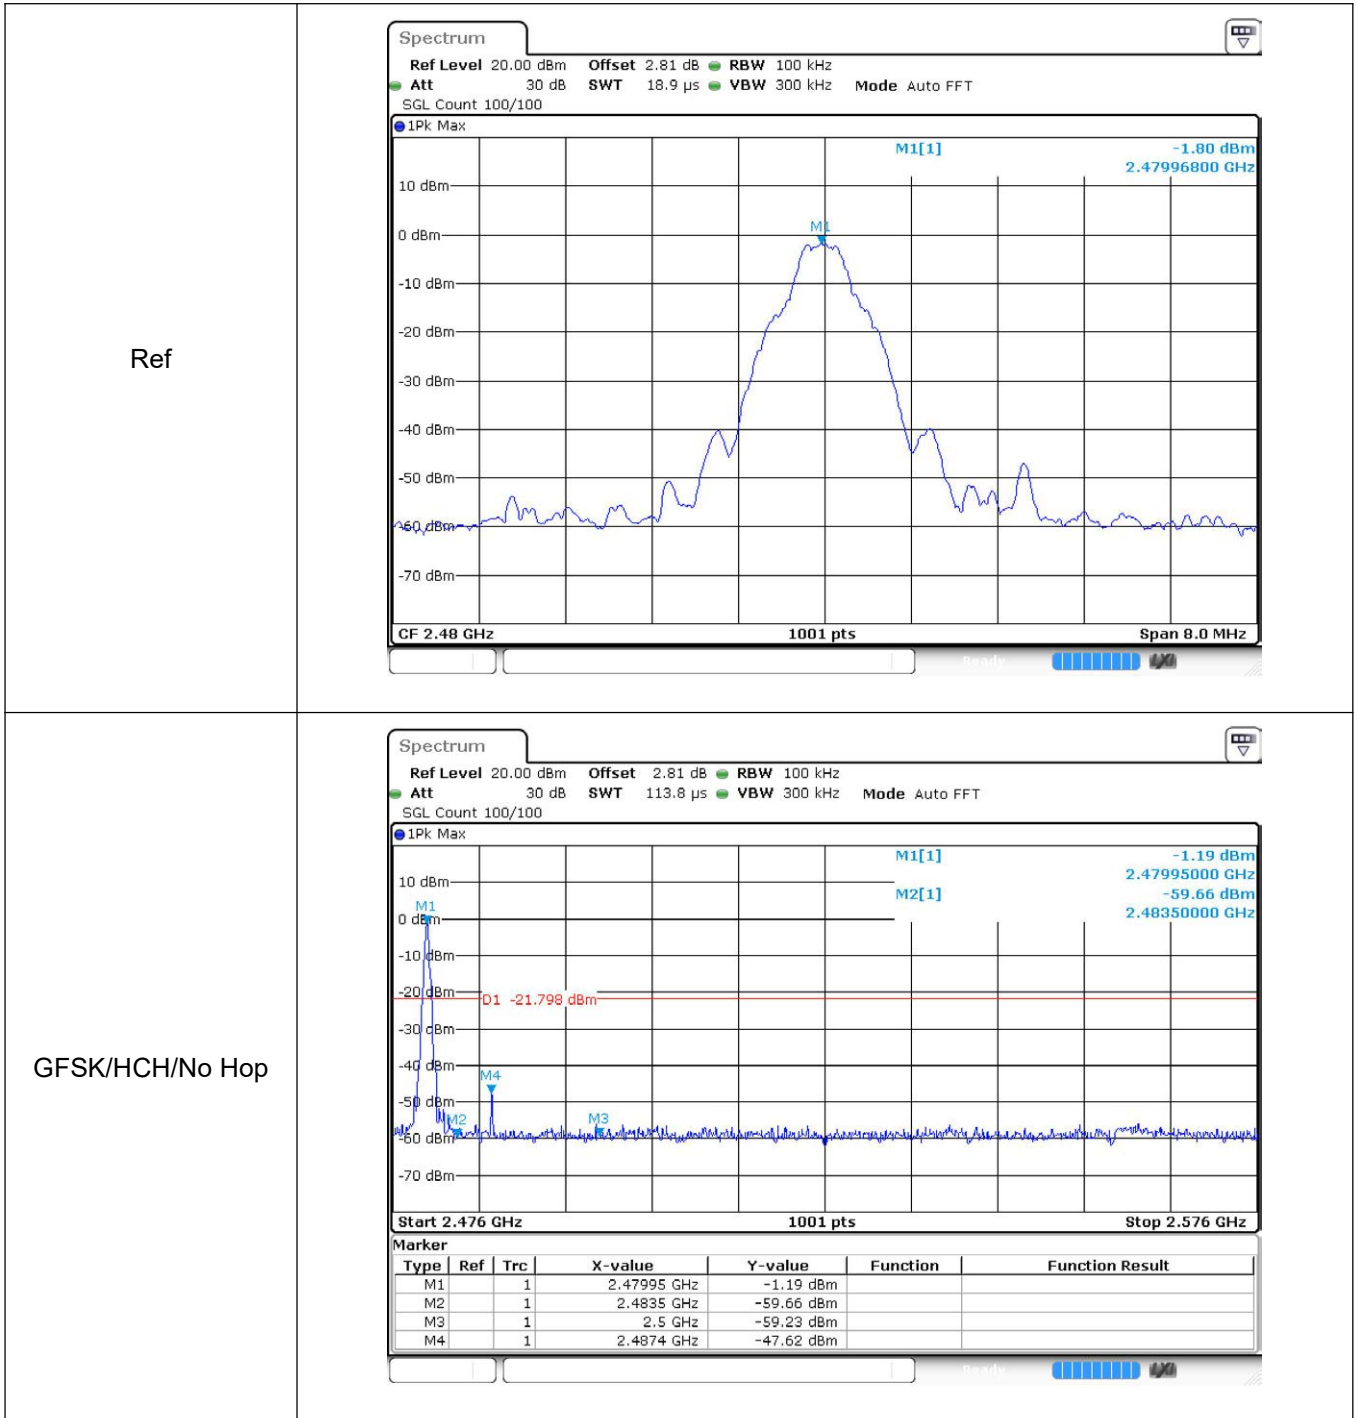

Pref

Puw

8 Band-edge for RF Conducted Emissions

8.1 Test Result

Mode	Channel	Carrier Frequency [MHz]	Frequency Hopping	Max Spurious Level [dBc]	Limit [dBc]	Verdict
GFSK	LCH	2402	Off	-53.87	-20	Pass
			On	-53.06	-20	Pass
	HCH	2480	Off	-45.82	-20	Pass
			On	-47.39	-20	Pass
$\pi/4$ DQPSK	LCH	2402	Off	-53.2	-20	Pass
			On	-51.4	-20	Pass
	HCH	2480	Off	-43.99	-20	Pass
			On	-50.2	-20	Pass
8DPSK	LCH	2402	Off	-51.96	-20	Pass
			On	-51.94	-20	Pass
	HCH	2480	Off	-46.37	-20	Pass
			On	-54.63	-20	Pass

8.2 Test Graphs

9 Restrict-band band-edge measurements

9.1 Test Result

Test Mode	Hopping	Freq.	Power [dBm]	Gain	Duty Factor	E [dBuV/m]	Detector	Limit [dBuV/m]	Verdict
GFSK	Off	2310.0	-49.57	2.98	-	48.64	PEAK	74	Pass
	Off	2310.0	-56.33	2.98	4.97	46.85	AV	54	Pass
	Off	2338.416	-45.02	2.98	-	53.19	PEAK	74	Pass
	Off	2341.872	-54.55	2.98	4.97	48.63	AV	54	Pass
	Off	2390.0	-50.48	2.98	-	47.73	PEAK	74	Pass
	Off	2390.0	-57.57	2.98	4.97	45.61	AV	54	Pass
	Off	2483.5	-49.5	2.98	-	48.71	PEAK	74	Pass
	Off	2483.5	-56.55	2.98	5.06	46.72	AV	54	Pass
	Off	2487.544	-45.89	2.98	-	52.32	PEAK	74	Pass
	Off	2487.376	-55.54	2.98	5.06	47.73	AV	54	Pass
	Off	2500.0	-49.63	2.98	-	48.58	PEAK	74	Pass
	Off	2500.0	-56.49	2.98	5.06	46.78	AV	54	Pass
$\pi/4$ DQPSK	Off	2310.0	-49.25	2.98	-	48.96	PEAK	74	Pass
	Off	2310.0	-56.7	2.98	4.95	46.46	AV	54	Pass
	Off	2339.952	-45.92	2.98	-	52.29	PEAK	74	Pass
	Off	2338.128	-54.28	2.98	4.95	48.88	AV	54	Pass
	Off	2390.0	-49.86	2.98	-	48.35	PEAK	74	Pass
	Off	2390.0	-56.68	2.98	4.95	46.48	AV	54	Pass
	Off	2483.5	-47.91	2.98	-	50.30	PEAK	74	Pass
	Off	2483.5	-55.96	2.98	4.95	47.20	AV	54	Pass
	Off	2487.448	-46.83	2.98	-	51.38	PEAK	74	Pass
	Off	2484.832	-55.66	2.98	4.95	47.50	AV	54	Pass
	Off	2500.0	-49.68	2.98	-	48.53	PEAK	74	Pass
	Off	2500.0	-55.89	2.98	4.95	47.27	AV	54	Pass
8DPSK	Off	2310.0	-49.71	2.98	-	48.50	PEAK	74	Pass
	Off	2310.0	-57.23	2.98	4.95	45.93	AV	54	Pass
	Off	2340.816	-46.27	2.98	-	51.94	PEAK	74	Pass
	Off	2340.144	-54.71	2.98	4.95	48.45	AV	54	Pass