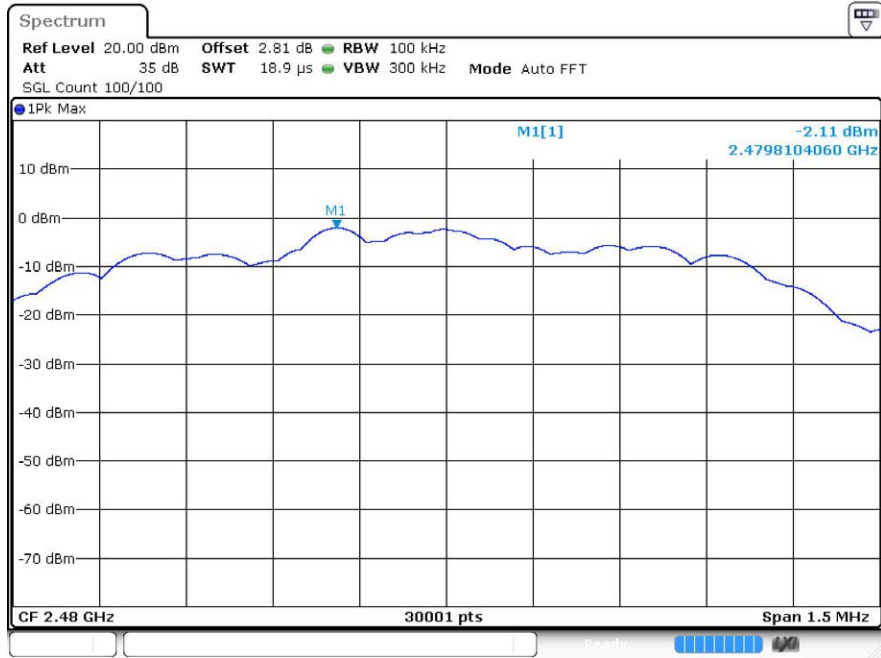

Puw

8DPSK_LCH_Graphs

Pref

Puw

8DPSK_MCH_Graphs

Pref

Puw

8DPSK_HCH_Graphs

Pref

Puw

8 Band-edge for RF Conducted Emissions

8.1 Test Result

Mode	Channel	Carrier Frequency [MHz]	Frequency Hopping	Max Spurious Level [dBc]	Limit [dBc]	Verdict
GFSK	LCH	2402	Off	-53.87	-20	Pass
			On	-53.06	-20	Pass
	HCH	2480	Off	-45.82	-20	Pass
			On	-47.39	-20	Pass
$\pi/4$ DQPSK	LCH	2402	Off	-53.2	-20	Pass
			On	-51.4	-20	Pass
	HCH	2480	Off	-43.99	-20	Pass
			On	-50.2	-20	Pass
8DPSK	LCH	2402	Off	-51.96	-20	Pass
			On	-51.94	-20	Pass
	HCH	2480	Off	-46.37	-20	Pass
			On	-54.63	-20	Pass