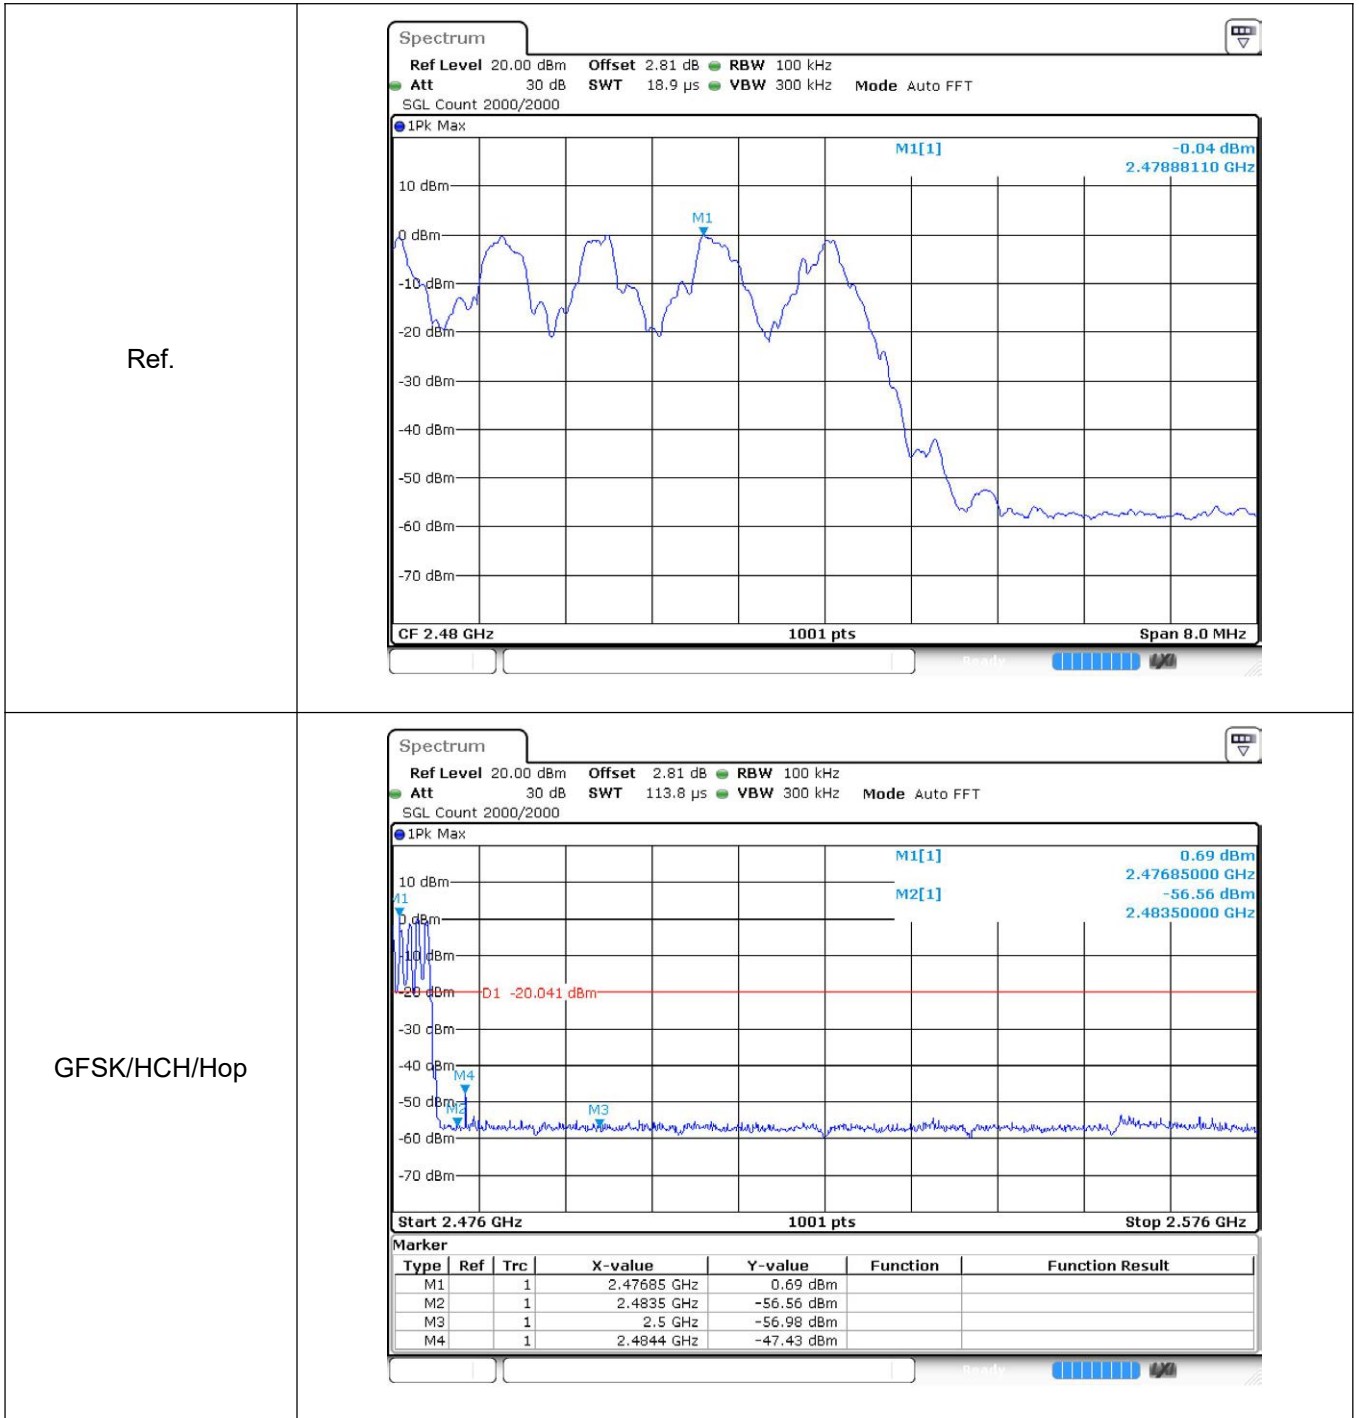

Pref

Puw

8 Band-edge for RF Conducted Emissions

8.1 Test Result

Mode	Channel	Carrier Frequency [MHz]	Frequency Hopping	Max Spurious Level [dBc]	Limit [dBc]	Verdict
GFSK	LCH	2402	Off	-53.87	-20	Pass
			On	-53.06	-20	Pass
	HCH	2480	Off	-45.82	-20	Pass
			On	-47.39	-20	Pass
$\pi/4$ DQPSK	LCH	2402	Off	-53.2	-20	Pass
			On	-51.4	-20	Pass
	HCH	2480	Off	-43.99	-20	Pass
			On	-50.2	-20	Pass
8DPSK	LCH	2402	Off	-51.96	-20	Pass
			On	-51.94	-20	Pass
	HCH	2480	Off	-46.37	-20	Pass
			On	-54.63	-20	Pass

8.2 Test Graphs

9 Restrict-band band-edge measurements

9.1 Test Result

Test Mode	Hopping	Freq.	Power [dBm]	Gain	Duty Factor	E [dBuV/m]	Detector	Limit [dBuV/m]	Verdict
GFSK	Off	2310.0	-49.57	2.98	-	48.64	PEAK	74	Pass
	Off	2310.0	-56.33	2.98	4.97	46.85	AV	54	Pass
	Off	2338.416	-45.02	2.98	-	53.19	PEAK	74	Pass
	Off	2341.872	-54.55	2.98	4.97	48.63	AV	54	Pass
	Off	2390.0	-50.48	2.98	-	47.73	PEAK	74	Pass
	Off	2390.0	-57.57	2.98	4.97	45.61	AV	54	Pass
	Off	2483.5	-49.5	2.98	-	48.71	PEAK	74	Pass
	Off	2483.5	-56.55	2.98	5.06	46.72	AV	54	Pass
	Off	2487.544	-45.89	2.98	-	52.32	PEAK	74	Pass
	Off	2487.376	-55.54	2.98	5.06	47.73	AV	54	Pass
	Off	2500.0	-49.63	2.98	-	48.58	PEAK	74	Pass
	Off	2500.0	-56.49	2.98	5.06	46.78	AV	54	Pass
$\pi/4$ DQPSK	Off	2310.0	-49.25	2.98	-	48.96	PEAK	74	Pass
	Off	2310.0	-56.7	2.98	4.95	46.46	AV	54	Pass
	Off	2339.952	-45.92	2.98	-	52.29	PEAK	74	Pass
	Off	2338.128	-54.28	2.98	4.95	48.88	AV	54	Pass
	Off	2390.0	-49.86	2.98	-	48.35	PEAK	74	Pass
	Off	2390.0	-56.68	2.98	4.95	46.48	AV	54	Pass
	Off	2483.5	-47.91	2.98	-	50.30	PEAK	74	Pass
	Off	2483.5	-55.96	2.98	4.95	47.20	AV	54	Pass
	Off	2487.448	-46.83	2.98	-	51.38	PEAK	74	Pass
	Off	2484.832	-55.66	2.98	4.95	47.50	AV	54	Pass
	Off	2500.0	-49.68	2.98	-	48.53	PEAK	74	Pass
	Off	2500.0	-55.89	2.98	4.95	47.27	AV	54	Pass
8DPSK	Off	2310.0	-49.71	2.98	-	48.50	PEAK	74	Pass
	Off	2310.0	-57.23	2.98	4.95	45.93	AV	54	Pass
	Off	2340.816	-46.27	2.98	-	51.94	PEAK	74	Pass
	Off	2340.144	-54.71	2.98	4.95	48.45	AV	54	Pass