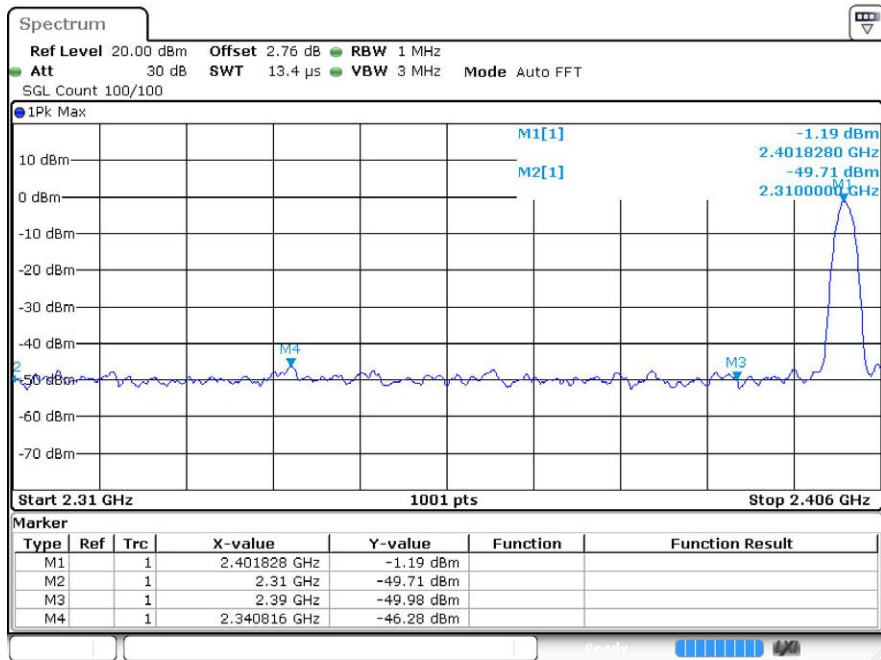

Restrict-band band-edge measurements_Hopping Off_GFSK_Average (High Channel)

Restrict-band band-edge measurements_Hopping Off_π/4-DQPSK_PEAK (Low Channel)

Restrict-band band-edge measurements_Hopping Off_π/4-DQPSK_Average (Low Channel)

Restrict-band band-edge measurements_Hopping Off_π/4-DQPSK_PEAK (High Channel)

Restrict-band band-edge measurements_Hopping Off_π/4-DQPSK_Average (High Channel)

Restrict-band band-edge measurements_Hopping Off_8DPSK_PEAK (Low Channel)