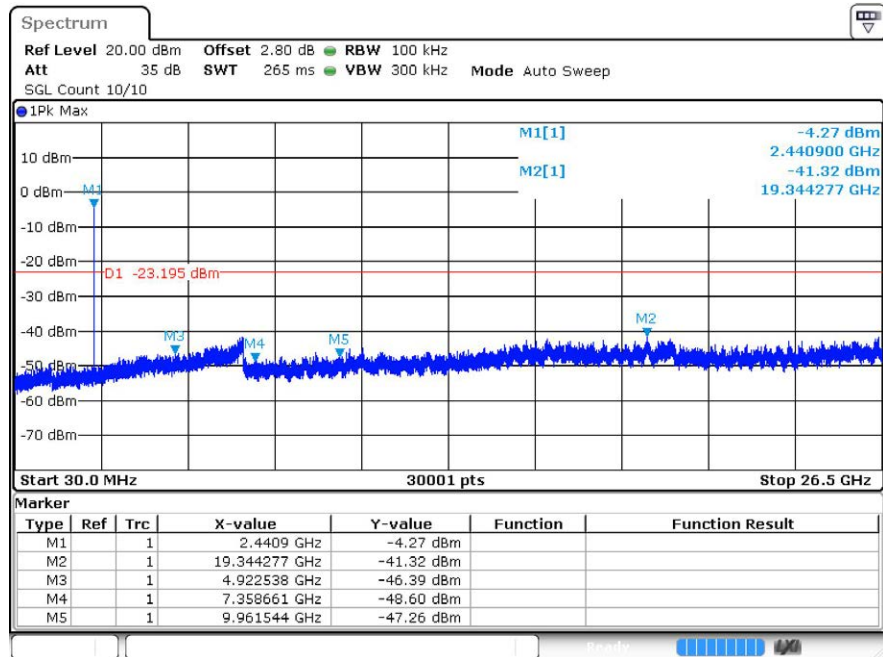

Puw

8DPSK_LCH_Graphs

Pref

Puw

8DPSK_MCH_Graphs

Pref

Puw

8DPSK_HCH_Graphs

Pref

Puw

8 Band-edge for RF Conducted Emissions

8.1 Test Result

Mode	Channel	Carrier Frequency [MHz]	Frequency Hopping	Max Spurious Level [dBc]	Limit [dBc]	Verdict
GFSK	LCH	2402	Off	-53.87	-20	Pass
			On	-53.06	-20	Pass
	HCH	2480	Off	-45.82	-20	Pass
			On	-47.39	-20	Pass
$\pi/4$ DQPSK	LCH	2402	Off	-53.2	-20	Pass
			On	-51.4	-20	Pass
	HCH	2480	Off	-43.99	-20	Pass
			On	-50.2	-20	Pass
8DPSK	LCH	2402	Off	-51.96	-20	Pass
			On	-51.94	-20	Pass
	HCH	2480	Off	-46.37	-20	Pass
			On	-54.63	-20	Pass