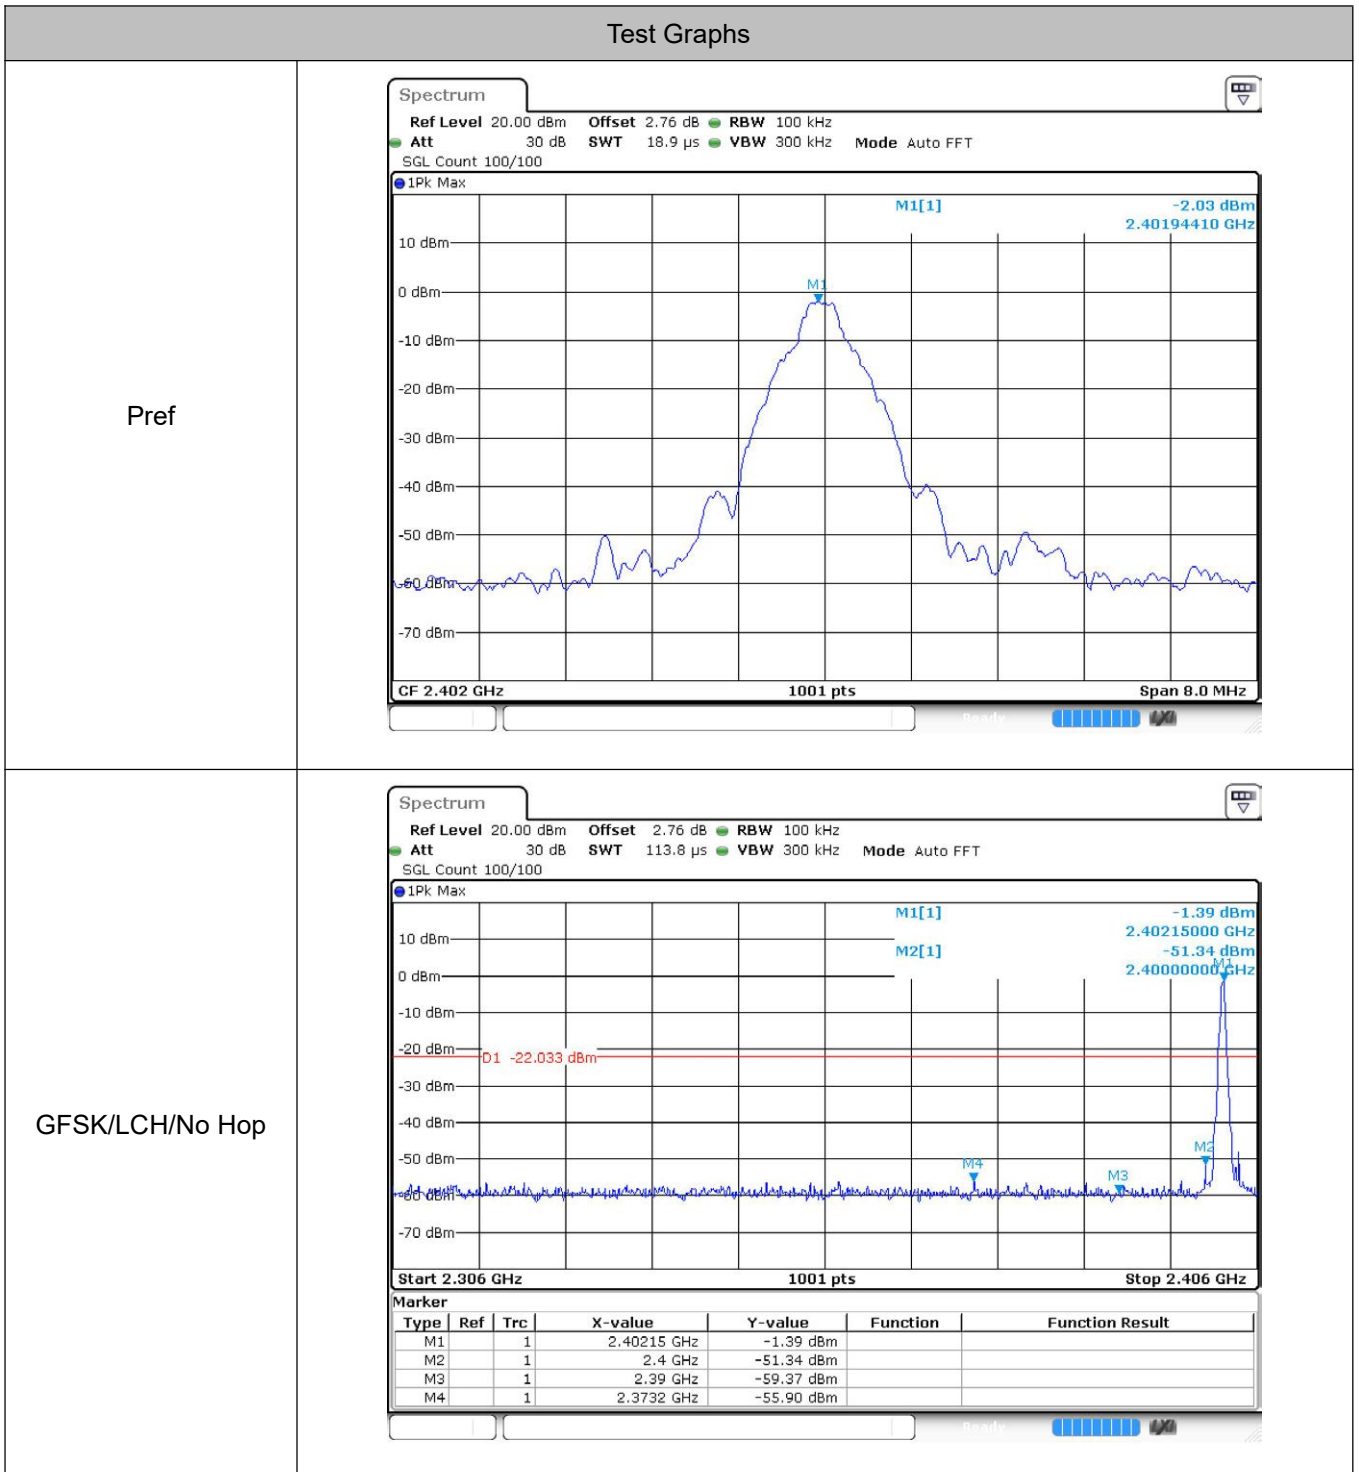

Pref

Puw

8 Band-edge for RF Conducted Emissions

8.1 Test Result

Mode	Channel	Carrier Frequency [MHz]	Frequency Hopping	Max Spurious Level [dBc]	Limit [dBc]	Verdict
GFSK	LCH	2402	Off	-53.87	-20	Pass
			On	-53.06	-20	Pass
	HCH	2480	Off	-45.82	-20	Pass
			On	-47.39	-20	Pass
$\pi/4$ DQPSK	LCH	2402	Off	-53.2	-20	Pass
			On	-51.4	-20	Pass
	HCH	2480	Off	-43.99	-20	Pass
			On	-50.2	-20	Pass
8DPSK	LCH	2402	Off	-51.96	-20	Pass
			On	-51.94	-20	Pass
	HCH	2480	Off	-46.37	-20	Pass
			On	-54.63	-20	Pass

8.2 Test Graphs

9 Restrict-band band-edge measurements

9.1 Test Result

Test Mode	Hopping	Freq.	Power [dBm]	Gain	Duty Factor	E [dBuV/m]	Detector	Limit [dBuV/m]	Verdict
GFSK	Off	2310.0	-49.57	2.98	-	48.64	PEAK	74	Pass
	Off	2310.0	-56.33	2.98	4.97	46.85	AV	54	Pass
	Off	2338.416	-45.02	2.98	-	53.19	PEAK	74	Pass
	Off	2341.872	-54.55	2.98	4.97	48.63	AV	54	Pass
	Off	2390.0	-50.48	2.98	-	47.73	PEAK	74	Pass
	Off	2390.0	-57.57	2.98	4.97	45.61	AV	54	Pass
	Off	2483.5	-49.5	2.98	-	48.71	PEAK	74	Pass
	Off	2483.5	-56.55	2.98	5.06	46.72	AV	54	Pass
	Off	2487.544	-45.89	2.98	-	52.32	PEAK	74	Pass
	Off	2487.376	-55.54	2.98	5.06	47.73	AV	54	Pass
	Off	2500.0	-49.63	2.98	-	48.58	PEAK	74	Pass
	Off	2500.0	-56.49	2.98	5.06	46.78	AV	54	Pass
$\pi/4$ DQPSK	Off	2310.0	-49.25	2.98	-	48.96	PEAK	74	Pass
	Off	2310.0	-56.7	2.98	4.95	46.46	AV	54	Pass
	Off	2339.952	-45.92	2.98	-	52.29	PEAK	74	Pass
	Off	2338.128	-54.28	2.98	4.95	48.88	AV	54	Pass
	Off	2390.0	-49.86	2.98	-	48.35	PEAK	74	Pass
	Off	2390.0	-56.68	2.98	4.95	46.48	AV	54	Pass
	Off	2483.5	-47.91	2.98	-	50.30	PEAK	74	Pass
	Off	2483.5	-55.96	2.98	4.95	47.20	AV	54	Pass
	Off	2487.448	-46.83	2.98	-	51.38	PEAK	74	Pass
	Off	2484.832	-55.66	2.98	4.95	47.50	AV	54	Pass
	Off	2500.0	-49.68	2.98	-	48.53	PEAK	74	Pass
	Off	2500.0	-55.89	2.98	4.95	47.27	AV	54	Pass
8DPSK	Off	2310.0	-49.71	2.98	-	48.50	PEAK	74	Pass
	Off	2310.0	-57.23	2.98	4.95	45.93	AV	54	Pass
	Off	2340.816	-46.27	2.98	-	51.94	PEAK	74	Pass
	Off	2340.144	-54.71	2.98	4.95	48.45	AV	54	Pass