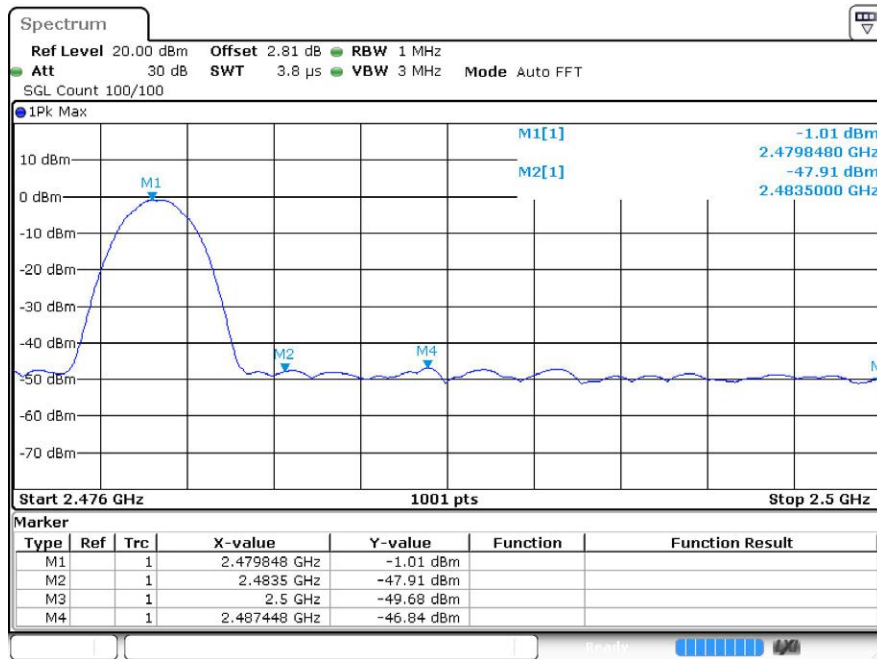

9.2 Test Graphs

Restrict-band band-edge measurements_Hopping Off_ GFSK_PEAK (Low Channel)

Restrict-band band-edge measurements_Hopping Off_ GFSK_Average (Low Channel)

Restrict-band band-edge measurements_Hopping Off_GFSK_PEAK (High Channel)

Restrict-band band-edge measurements_Hopping Off_GFSK_Average (High Channel)

Restrict-band band-edge measurements_Hopping Off_π/4-DQPSK_PEAK (Low Channel)

Restrict-band band-edge measurements_Hopping Off_π/4-DQPSK_Average (Low Channel)

Restrict-band band-edge measurements_Hopping Off_π/4-DQPSK_PEAK (High Channel)

Restrict-band band-edge measurements_Hopping Off_π/4-DQPSK_Average (High Channel)

Restrict-band band-edge measurements_Hopping Off_8DPSK_PEAK (Low Channel)