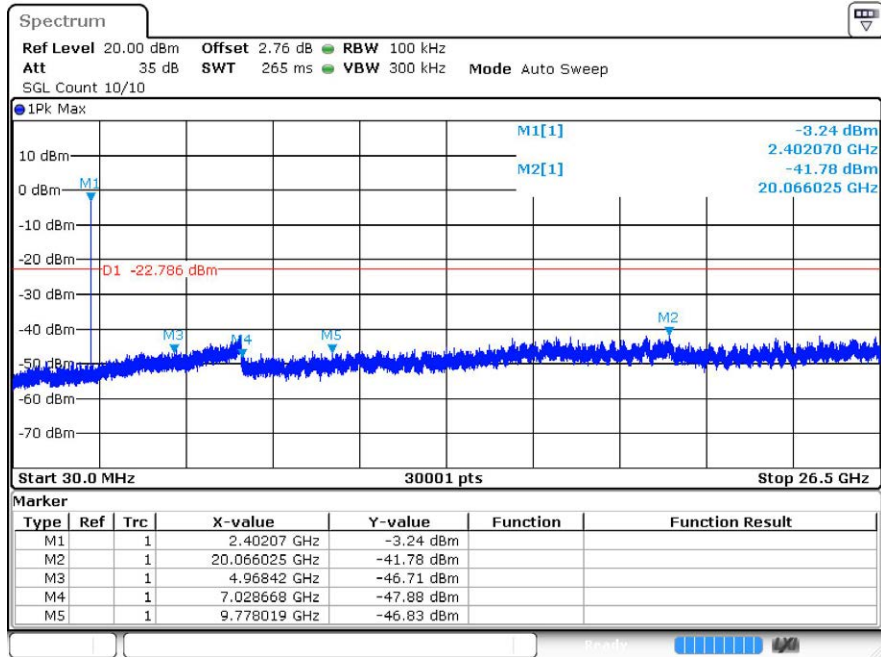

Puw

8DPSK_LCH_Graphs

Pref

Puw

8DPSK_MCH_Graphs

Pref

Puw

8DPSK_HCH_Graphs

Pref

Puw

8 Band-edge for RF Conducted Emissions

8.1 Test Result

Mode	Channel	Carrier Frequency [MHz]	Frequency Hopping	Max Spurious Level [dBc]	Limit [dBc]	Verdict
GFSK	LCH	2402	Off	-53.87	-20	Pass
			On	-53.06	-20	Pass
	HCH	2480	Off	-45.82	-20	Pass
			On	-47.39	-20	Pass
$\pi/4$ DQPSK	LCH	2402	Off	-53.2	-20	Pass
			On	-51.4	-20	Pass
	HCH	2480	Off	-43.99	-20	Pass
			On	-50.2	-20	Pass
8DPSK	LCH	2402	Off	-51.96	-20	Pass
			On	-51.94	-20	Pass
	HCH	2480	Off	-46.37	-20	Pass
			On	-54.63	-20	Pass