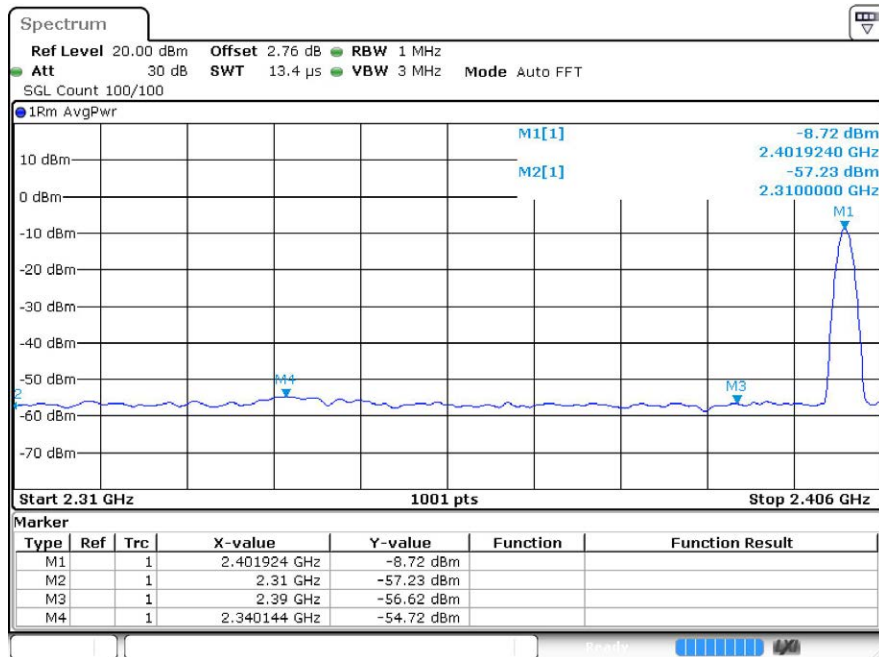

Restrict-band band-edge measurements_Hopping Off_GFSK_Average (High Channel)

Restrict-band band-edge measurements_Hopping Off_π/4-DQPSK_PEAK (Low Channel)

Restrict-band band-edge measurements_Hopping Off_π/4-DQPSK_Average (Low Channel)

Restrict-band band-edge measurements_Hopping Off_π/4-DQPSK_PEAK (High Channel)

Restrict-band band-edge measurements_Hopping Off_π/4-DQPSK_Average (High Channel)

Restrict-band band-edge measurements_Hopping Off_8DPSK_PEAK (Low Channel)

Restrict-band band-edge measurements_Hopping Off_8DPSK_Average (Low Channel)

Restrict-band band-edge measurements_Hopping Off_8DPSK_PEAK (High Channel)

Restrict-band band-edge measurements_Hopping Off_8DPSK_Average (High Channel)