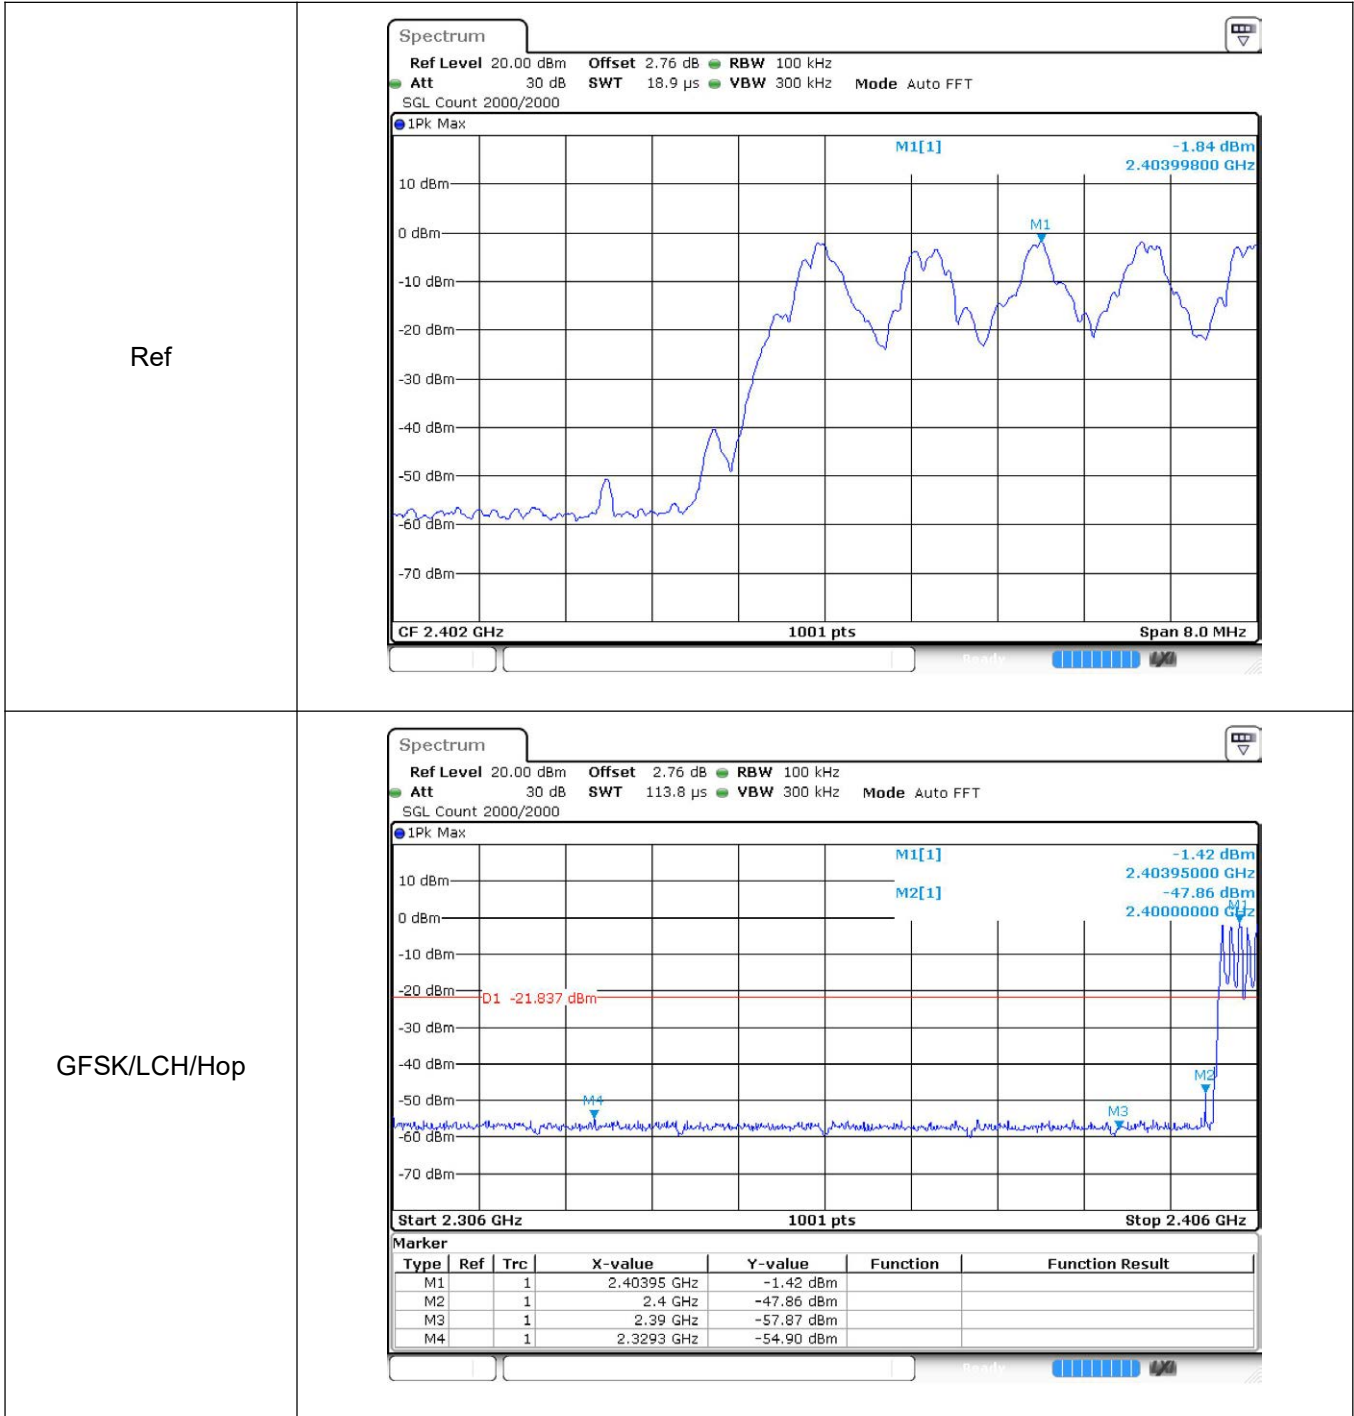

Pref

Puw

8 Band-edge for RF Conducted Emissions

8.1 Test Result

Mode	Channel	Carrier Frequency [MHz]	Frequency Hopping	Max Spurious Level [dBc]	Limit [dBc]	Verdict
GFSK	LCH	2402	Off	-53.87	-20	Pass
			On	-53.06	-20	Pass
	HCH	2480	Off	-45.82	-20	Pass
			On	-47.39	-20	Pass
$\pi/4$ DQPSK	LCH	2402	Off	-53.2	-20	Pass
			On	-51.4	-20	Pass
	HCH	2480	Off	-43.99	-20	Pass
			On	-50.2	-20	Pass
8DPSK	LCH	2402	Off	-51.96	-20	Pass
			On	-51.94	-20	Pass
	HCH	2480	Off	-46.37	-20	Pass
			On	-54.63	-20	Pass

8.2 Test Graphs

9 Restrict-band band-edge measurements

9.1 Test Result

Test Mode	Hopping	Freq.	Power [dBm]	Gain	Duty Factor	E [dBuV/m]	Detector	Limit [dBuV/m]	Verdict
GFSK	Off	2310.0	-49.57	2.98	-	48.64	PEAK	74	Pass
	Off	2310.0	-56.33	2.98	4.97	46.85	AV	54	Pass
	Off	2338.416	-45.02	2.98	-	53.19	PEAK	74	Pass
	Off	2341.872	-54.55	2.98	4.97	48.63	AV	54	Pass
	Off	2390.0	-50.48	2.98	-	47.73	PEAK	74	Pass
	Off	2390.0	-57.57	2.98	4.97	45.61	AV	54	Pass
	Off	2483.5	-49.5	2.98	-	48.71	PEAK	74	Pass
	Off	2483.5	-56.55	2.98	5.06	46.72	AV	54	Pass
	Off	2487.544	-45.89	2.98	-	52.32	PEAK	74	Pass
	Off	2487.376	-55.54	2.98	5.06	47.73	AV	54	Pass
	Off	2500.0	-49.63	2.98	-	48.58	PEAK	74	Pass
	Off	2500.0	-56.49	2.98	5.06	46.78	AV	54	Pass
$\pi/4$ DQPSK	Off	2310.0	-49.25	2.98	-	48.96	PEAK	74	Pass
	Off	2310.0	-56.7	2.98	4.95	46.46	AV	54	Pass
	Off	2339.952	-45.92	2.98	-	52.29	PEAK	74	Pass
	Off	2338.128	-54.28	2.98	4.95	48.88	AV	54	Pass
	Off	2390.0	-49.86	2.98	-	48.35	PEAK	74	Pass
	Off	2390.0	-56.68	2.98	4.95	46.48	AV	54	Pass
	Off	2483.5	-47.91	2.98	-	50.30	PEAK	74	Pass
	Off	2483.5	-55.96	2.98	4.95	47.20	AV	54	Pass
	Off	2487.448	-46.83	2.98	-	51.38	PEAK	74	Pass
	Off	2484.832	-55.66	2.98	4.95	47.50	AV	54	Pass
	Off	2500.0	-49.68	2.98	-	48.53	PEAK	74	Pass
	Off	2500.0	-55.89	2.98	4.95	47.27	AV	54	Pass
8DPSK	Off	2310.0	-49.71	2.98	-	48.50	PEAK	74	Pass
	Off	2310.0	-57.23	2.98	4.95	45.93	AV	54	Pass
	Off	2340.816	-46.27	2.98	-	51.94	PEAK	74	Pass
	Off	2340.144	-54.71	2.98	4.95	48.45	AV	54	Pass