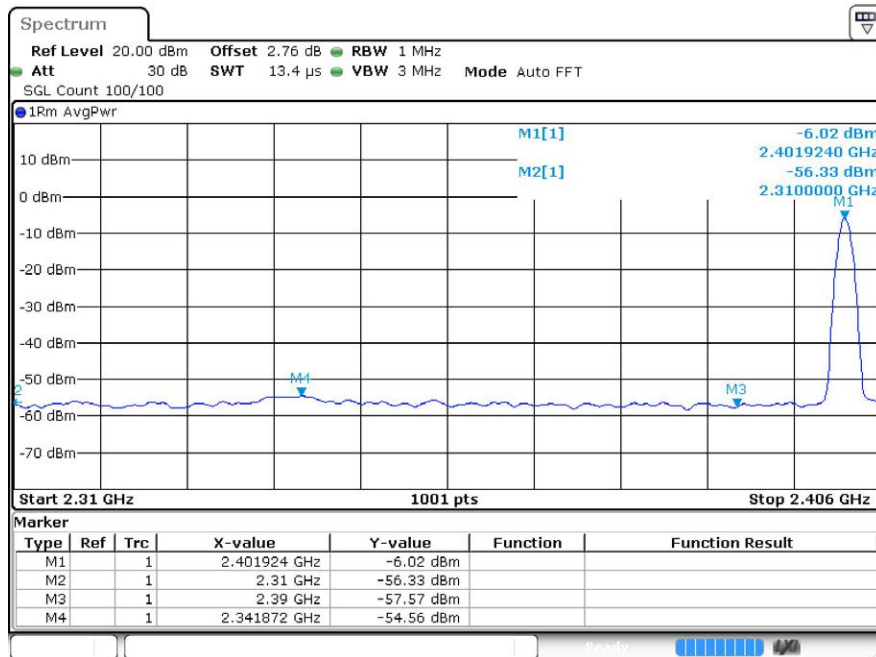

9.2 Test Graphs

Restrict-band band-edge measurements_Hopping Off_ GFSK_PEAK (Low Channel)