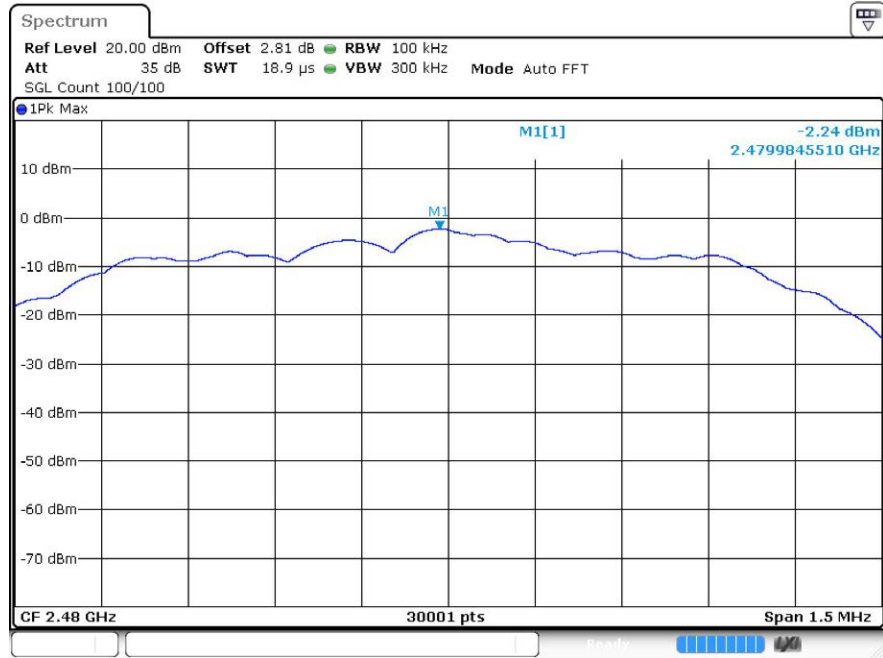

$\pi/4$ DQPSK_LCH_Graphs

Pref

Puw

$\pi/4$ DQPSK_MCH_Graphs

Pref

Puw

π /4DQPSK_HCH_Graphs

Pref

Pref

Puw

8 Band-edge for RF Conducted Emissions

8.1 Test Result

Mode	Channel	Carrier Frequency [MHz]	Frequency Hopping	Max Spurious Level [dBc]	Limit [dBc]	Verdict
GFSK	LCH	2402	Off	-53.87	-20	Pass
			On	-53.06	-20	Pass
	HCH	2480	Off	-45.82	-20	Pass
			On	-47.39	-20	Pass
$\pi/4$ DQPSK	LCH	2402	Off	-53.2	-20	Pass
			On	-51.4	-20	Pass
	HCH	2480	Off	-43.99	-20	Pass
			On	-50.2	-20	Pass
8DPSK	LCH	2402	Off	-51.96	-20	Pass
			On	-51.94	-20	Pass
	HCH	2480	Off	-46.37	-20	Pass
			On	-54.63	-20	Pass