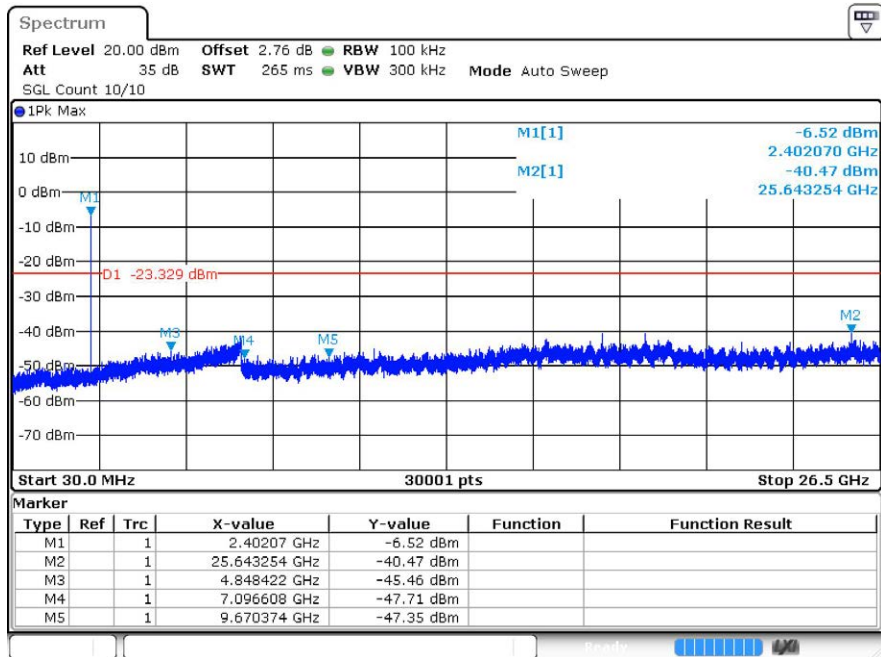

$\pi/4$ DQPSK_LCH_Graphs

Pref

Puw

$\pi/4$ DQPSK_MCH_Graphs

Pref

Puw

π /4DQPSK_HCH_Graphs

Pref

Pref

Puw

8 Band-edge for RF Conducted Emissions

8.1 Test Result

Mode	Channel	Carrier Frequency [MHz]	Frequency Hopping	Max Spurious Level [dBc]	Limit [dBc]	Verdict
GFSK	LCH	2402	Off	-53.87	-20	Pass
			On	-53.06	-20	Pass
	HCH	2480	Off	-45.82	-20	Pass
			On	-47.39	-20	Pass
$\pi/4$ DQPSK	LCH	2402	Off	-53.2	-20	Pass
			On	-51.4	-20	Pass
	HCH	2480	Off	-43.99	-20	Pass
			On	-50.2	-20	Pass
8DPSK	LCH	2402	Off	-51.96	-20	Pass
			On	-51.94	-20	Pass
	HCH	2480	Off	-46.37	-20	Pass
			On	-54.63	-20	Pass