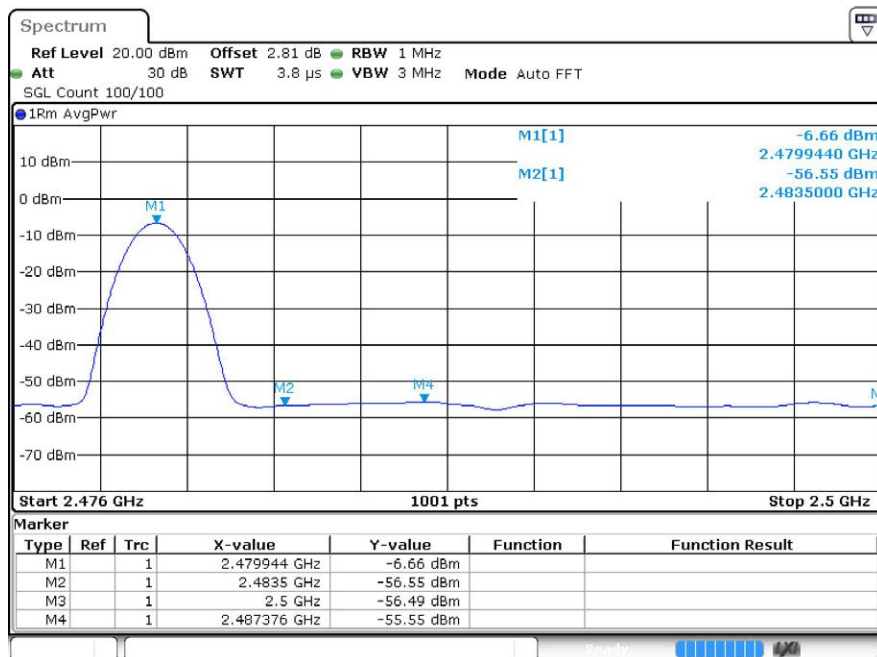

Off	2390.0	-49.98	2.98	-	48.23	PEAK	74	Pass
Off	2390.0	-56.62	2.98	4.95	46.54	AV	54	Pass
Off	2483.5	-49.26	2.98	-	48.95	PEAK	74	Pass
Off	2483.5	-55.75	2.98	4.95	47.41	AV	54	Pass
Off	2484.472	-48	2.98	-	50.21	PEAK	74	Pass
Off	2483.704	-55.69	2.98	4.95	47.47	AV	54	Pass
Off	2500.0	-48.37	2.98	-	49.84	PEAK	74	Pass
Off	2500.0	-56.55	2.98	4.95	46.61	AV	54	Pass

9.2 Test Graphs

Restrict-band band-edge measurements_Hopping Off_ GFSK_PEAK (Low Channel)

Restrict-band band-edge measurements_Hopping Off_ GFSK_Average (Low Channel)

Restrict-band band-edge measurements_Hopping Off_GFSK_PEAK (High Channel)

Restrict-band band-edge measurements_Hopping Off_GFSK_Average (High Channel)

Restrict-band band-edge measurements_Hopping Off_π/4-DQPSK_PEAK (Low Channel)

Restrict-band band-edge measurements_Hopping Off_π/4-DQPSK_Average (Low Channel)