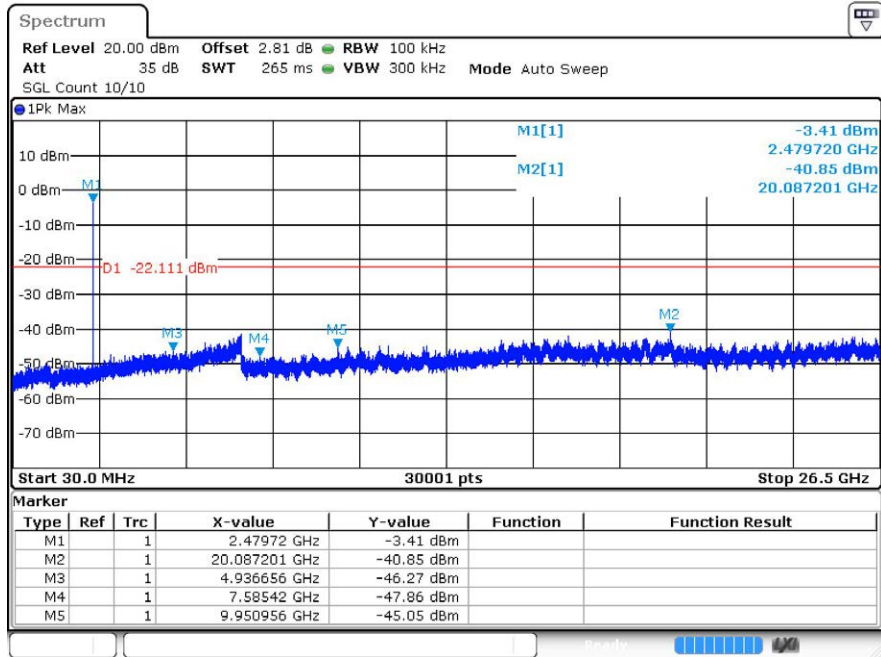

Puw

8DPSK_LCH_Graphs

Pref

Puw

8DPSK_MCH_Graphs

Pref

Puw

8DPSK_HCH_Graphs

Pref

Puw

8 Band-edge for RF Conducted Emissions

8.1 Test Result

Mode	Channel	Carrier Frequency [MHz]	Frequency Hopping	Max Spurious Level [dBc]	Limit [dBc]	Verdict
GFSK	LCH	2402	Off	-53.87	-20	Pass
			On	-53.06	-20	Pass
	HCH	2480	Off	-45.82	-20	Pass
			On	-47.39	-20	Pass
$\pi/4$ DQPSK	LCH	2402	Off	-53.2	-20	Pass
			On	-51.4	-20	Pass
	HCH	2480	Off	-43.99	-20	Pass
			On	-50.2	-20	Pass
8DPSK	LCH	2402	Off	-51.96	-20	Pass
			On	-51.94	-20	Pass
	HCH	2480	Off	-46.37	-20	Pass
			On	-54.63	-20	Pass