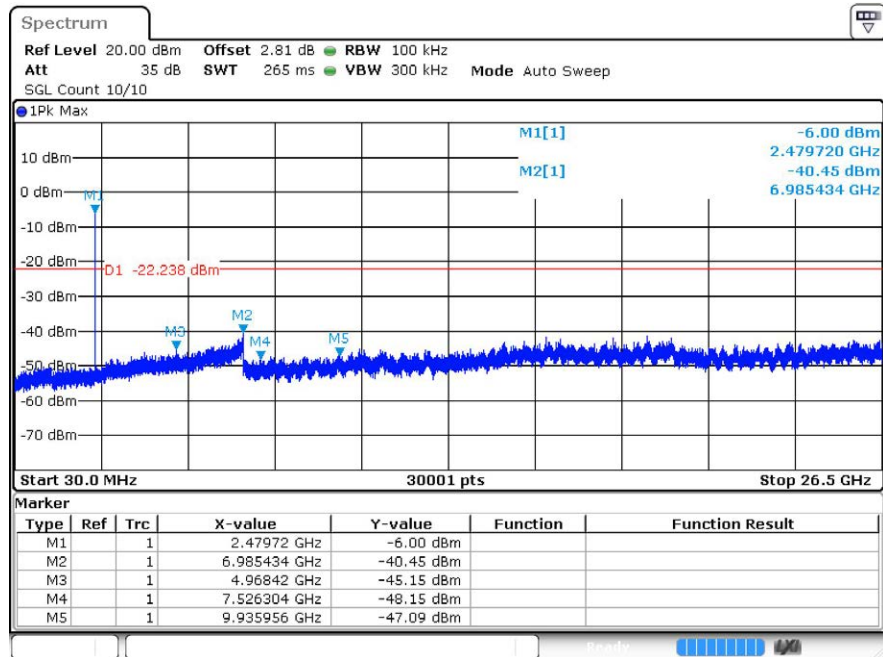

π /4DQPSK_HCH_Graphs

Pref

Puw