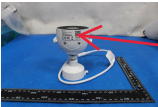

CloudWiFi Security Camera

Model: W3

Power: DC 1.2V 1A

SKU:

ACC ID: 29429-W3 ID: 31009-W3

FC CE RoHS

UK
CA

W3 W3

Made in China