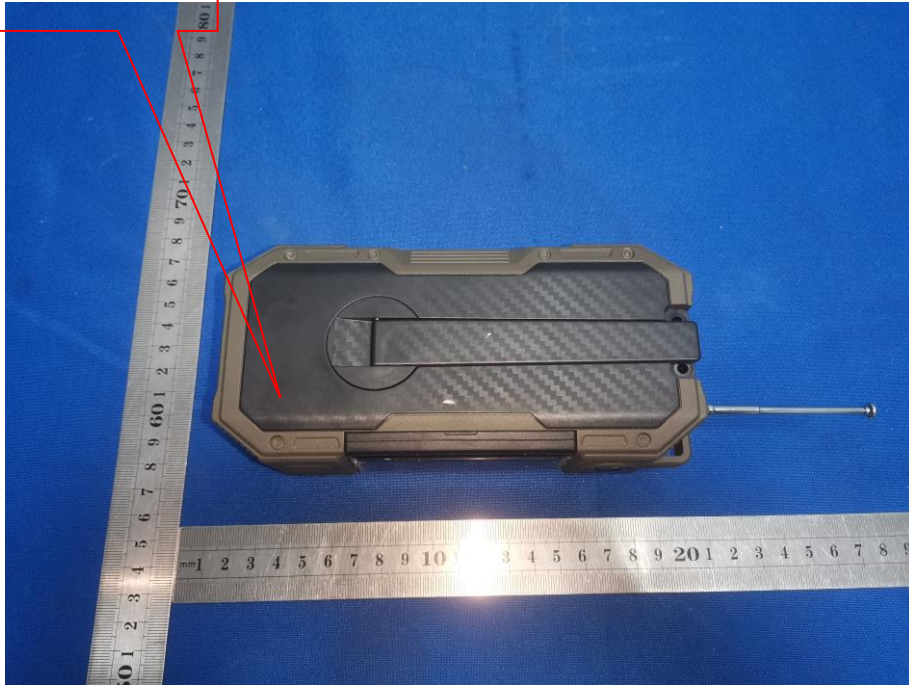

Label Location

Model: DF-587

FCC ID: 2A86H-DF587