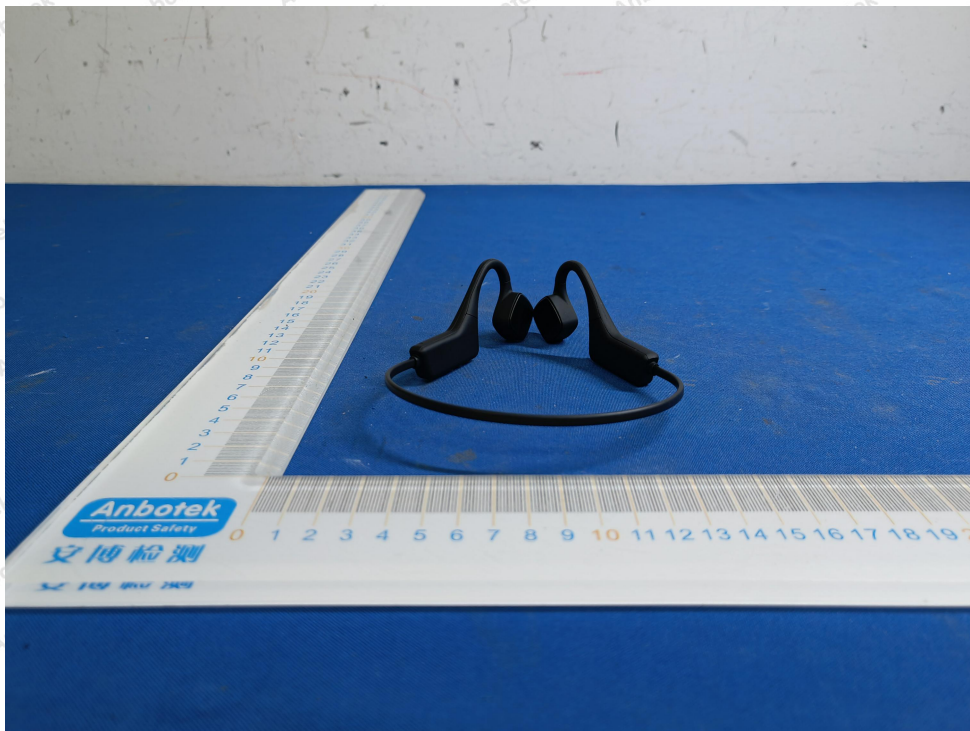

Anbotek

Product Safety

Shenzhen Anbotek Compliance Laboratory Limited

Address: 1/F., Building D, Sogood Science and Technology Park, Sanwei Community, Hangcheng Street, Bao'an District, Shenzhen, Guangdong, China.
Tel: (86) 0755-26066440 Fax: (86) 0755-26014772 Email: service@anbotek.com

Code: AB-RF-05-b

Hotline

400-003-0500

www.anbotek.com.cn

安博检测