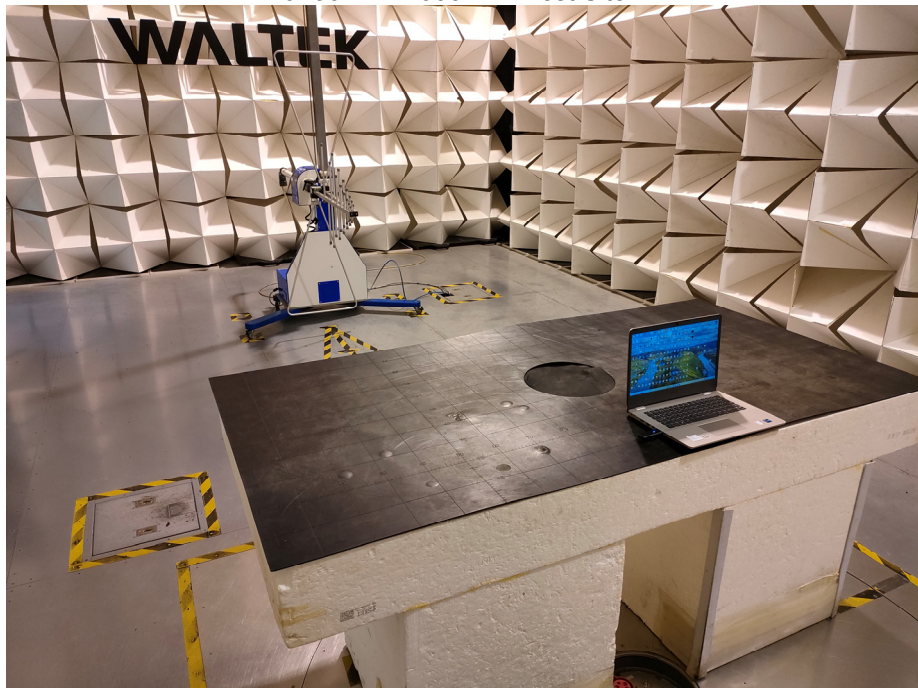

## Appendix- HKSZW-STICK03-Photos

### 1. Test Setup photos Model HKSZW-STICK03 FCC ID: 2A84W-STICK03

#### 1.1 Photograph – Radiated Emissions

For 9kHz-30MHz Test Site 2#

For 30MHz-1000MHz Test Site 2#