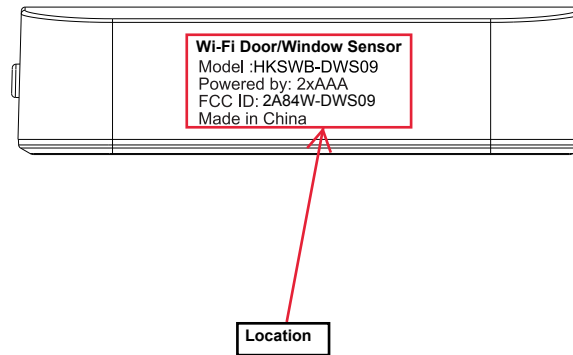

Label Artwork and Location

Model:HKS WB-DWS09

Label and Location:

Size: L\*W=30\*15mm