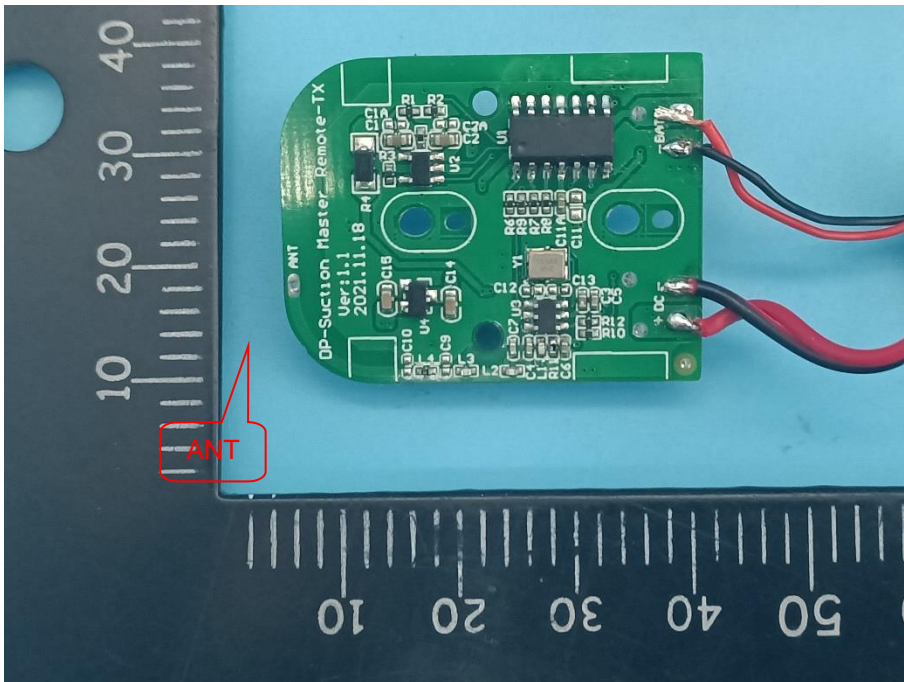

Appendix - Internal Photographs of EUT Constructional Details
FCC ID: 2A84DMAXSUCPLUS
Model Name: MAXSUCPLUS

Photo 1

Photo 2

Photo 3

Photo 4