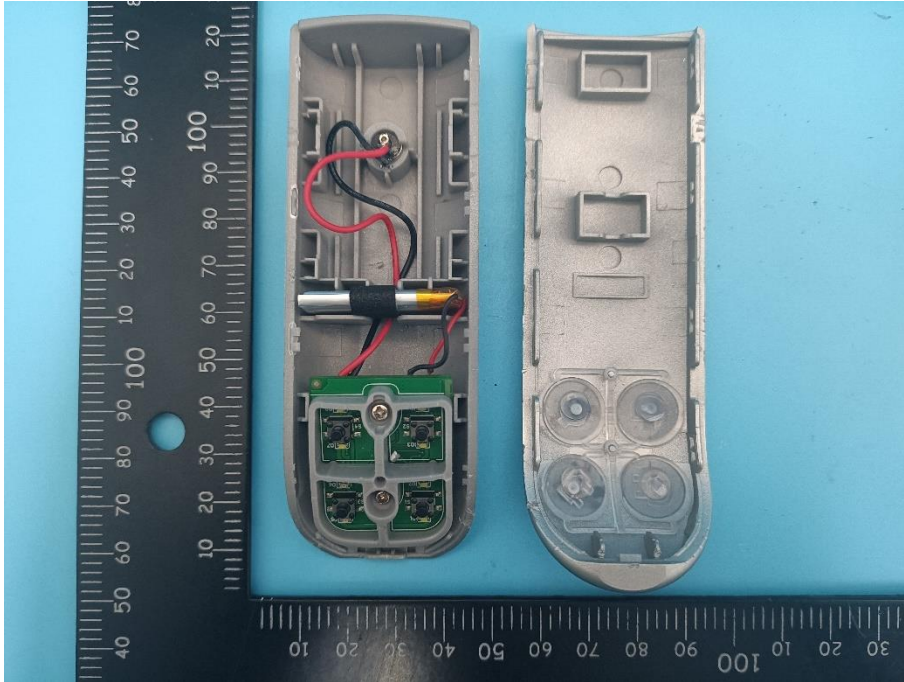

Appendix - Internal Photographs of EUT Constructional Details
FCC ID: 2A84DMAXSUCPLUS
Model Name: MAXSUCPLUS

Photo 1

Photo 2

Photo 3

Photo 4