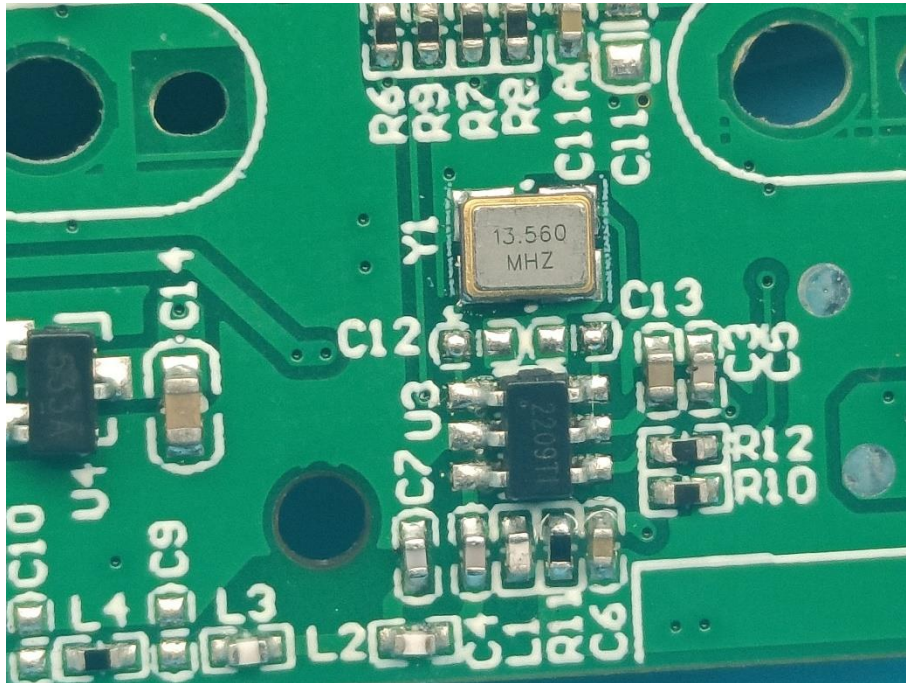

Appendix - Internal Photographs of EUT Constructional Details
FCC ID: 2A84DMAXSUCPLUS
Model Name: MAXSUCPLUS

Photo 1

Photo 2

Photo 3

Photo 4