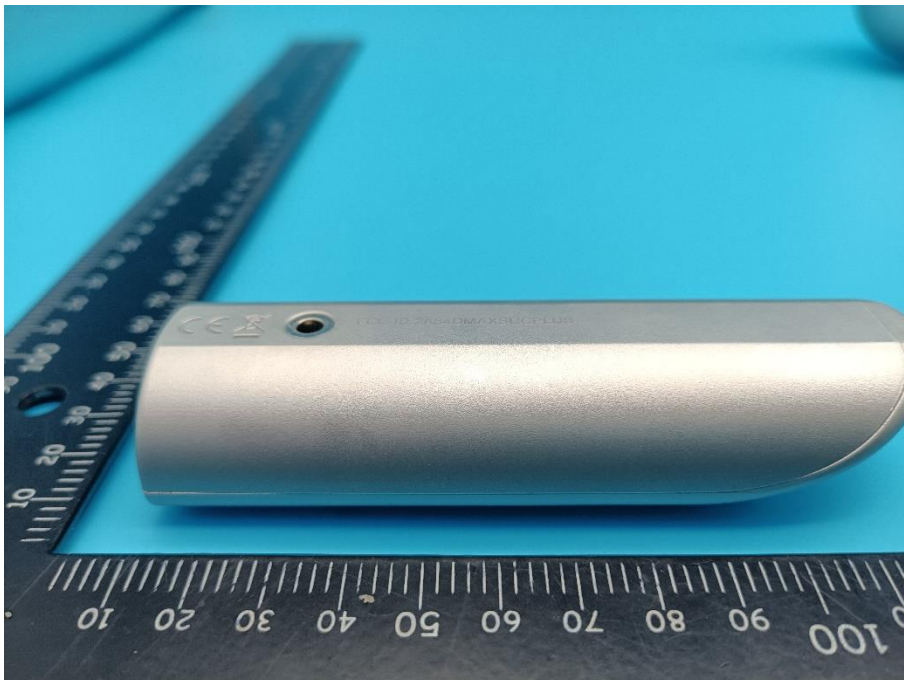

Appendix - External Photographs of EUT Constructional Details
FCC ID: 2A84DMAXSUCPLUS
Model Name: MAXSUCPLUS

Photo 1

Photo 2

Photo 3

Photo 4

Photo 5

Photo 6

Photo 7