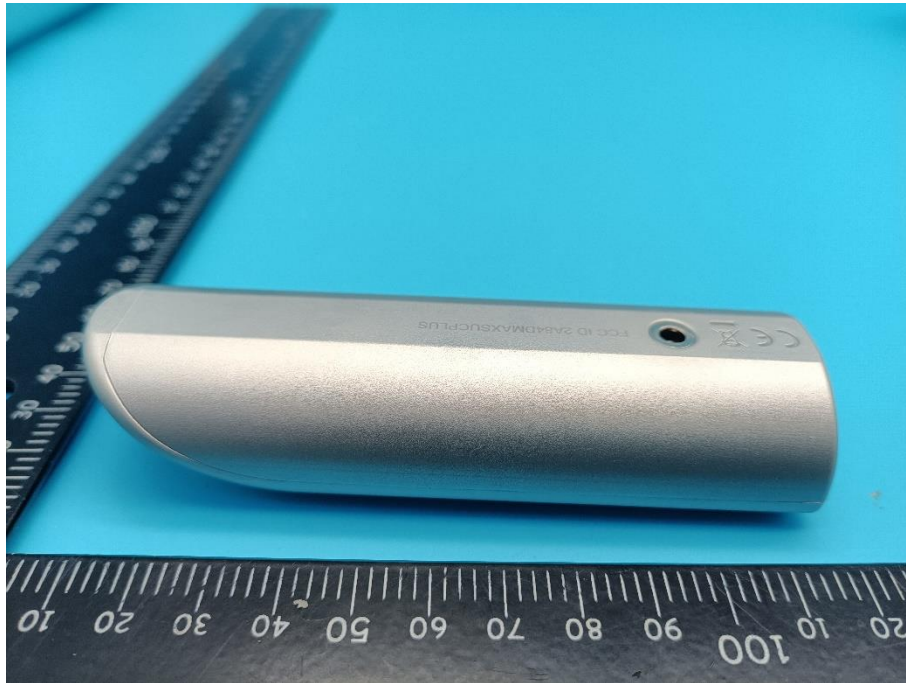

Appendix - External Photographs of EUT Constructional Details
FCC ID: 2A84DMAXSUCPLUS
Model Name: MAXSUCPLUS

Photo 1

Photo 2

Photo 3

Photo 4

Photo 5

Photo 6

Photo 7