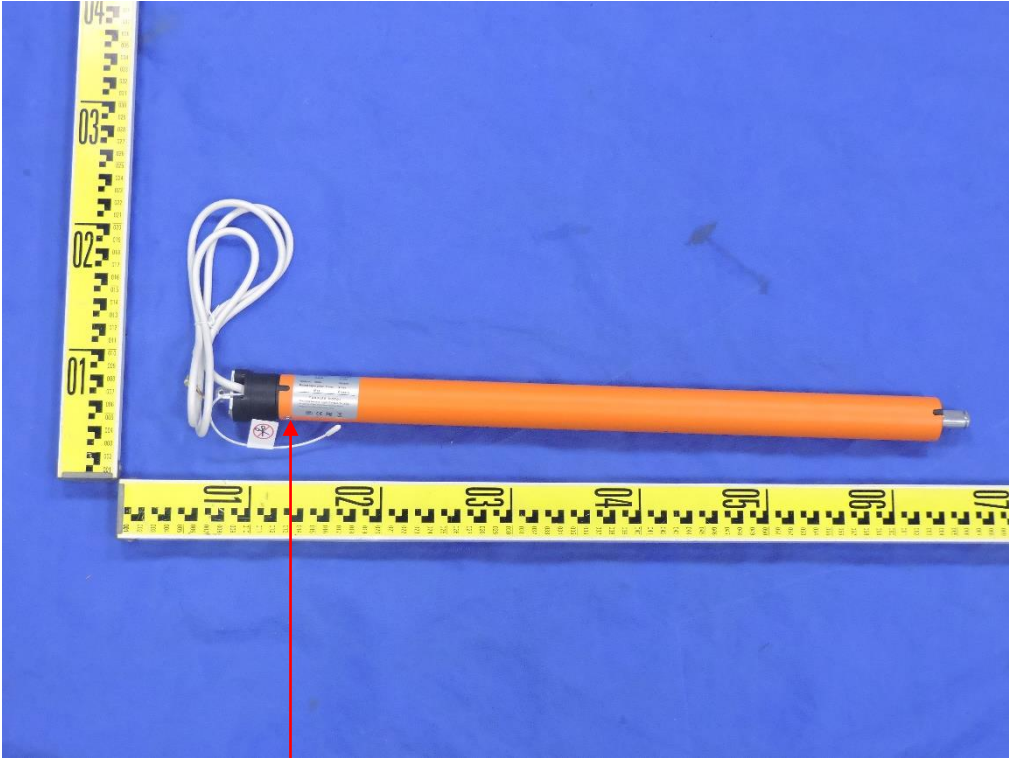

Label

3*4cm

CE Label

POYAL	TUBULAR MOTOR PM35-3/28-R
INPUT: 230V~	0.51A 112W
R.p.m 28	3N.M IP44
<small>ZHEJIANG GENERAL LIGHT CURTAIN CO.,LTD. XIN TANG TOU INDUSTRIAL ZONE, XIN TANG TOU VILLAGE, XIN JIE TOWN, XIAO SHAN DISTRICT,HANGZHOU CITY, ZHE JIANG PROVINCE, CHINA</small>	CE FC 
	Made in China

4*5cm