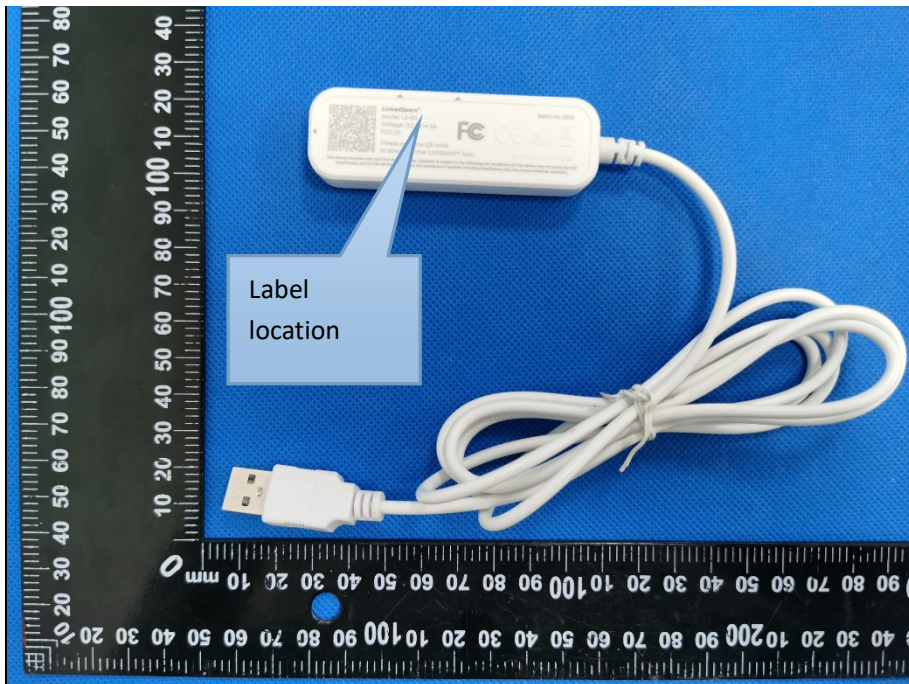

## Label & label location

20mm\*10mm

FCC ID:2A82TLS-B3