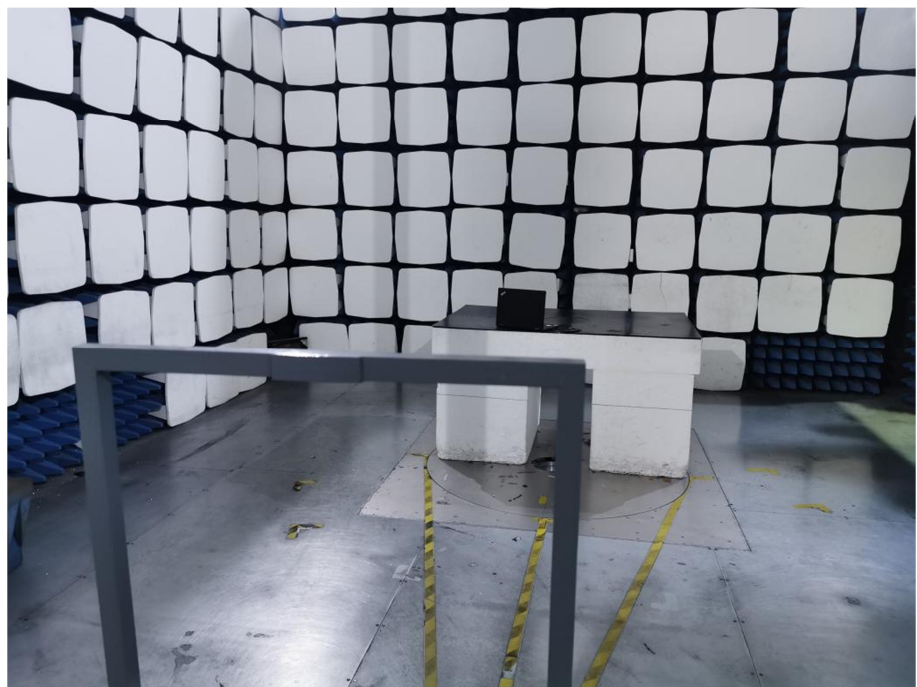

EXHIBIT 4 - TEST SETUP PHOTOGRAPHS

**Conducted Emission
Test Setup**

**Radiation Emission Test
Setup (Below 30MHz)**

Radiation Emission Test Setup (30MHz to 1GHz)

Radiation Emission Test Setup (1GHz to 18GHz)

Radiation Emission Test Setup (Above 18GHz)

***** END OF REPORT *****