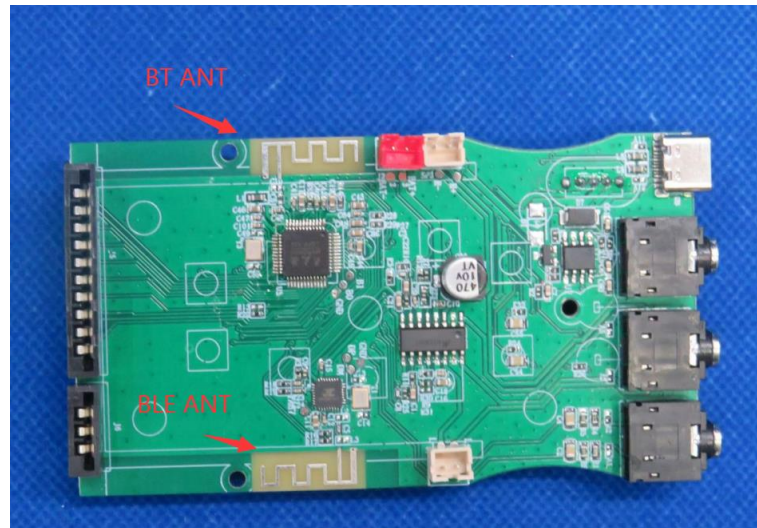

-----End-----