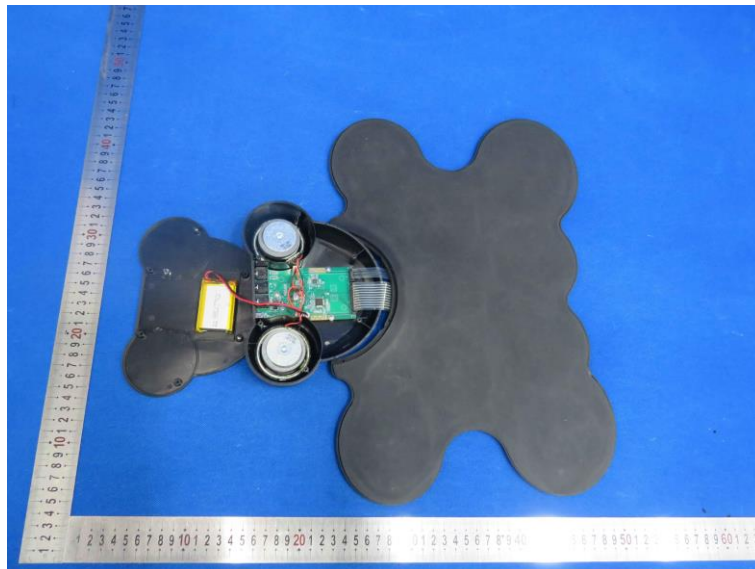

Product Name: Electronic drum

Model No.: WGS600

## EUT Constructional Details

### Internal Photo

-----End-----