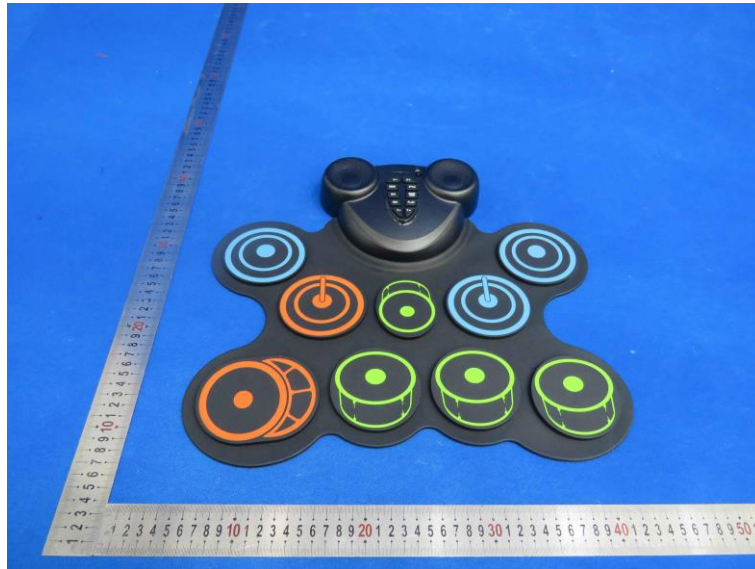

Product Name: Electronic drum

Model No.: WGS600

EUT Constructional Details

External Photo

-----End-----