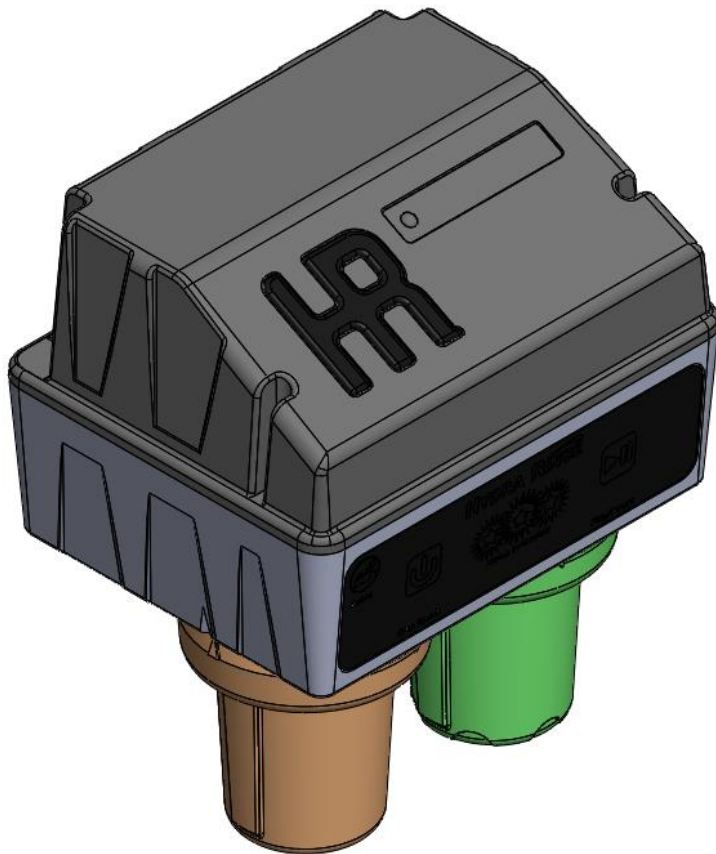

Product Data label: Location

Product Data Label will be placed on the back of the unit on exterior surface and will be easily visible to user as the product is a portable device

Product Data
Label goes here