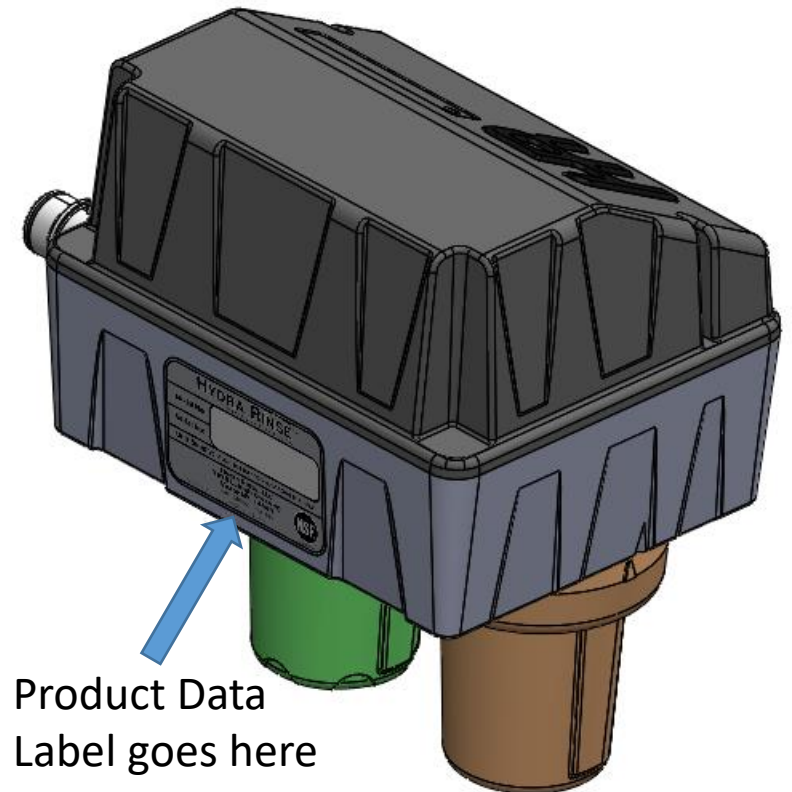

Product Data label: Location

Product Data Label will be placed on the back of the unit on exterior surface and will be easily visible to user as the product is a portable device

Product Data
Label goes here