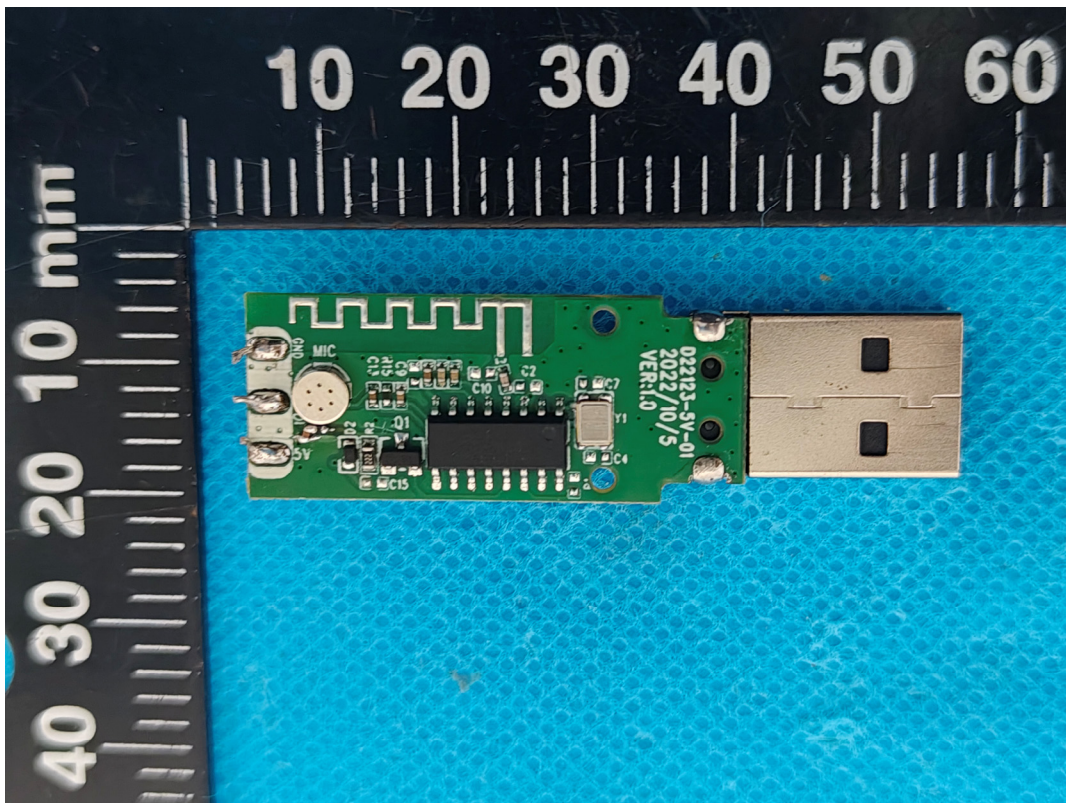

EUT INTERNAL PHOTOGRAPHS

Light Controller

ANT

Chip

IR remote