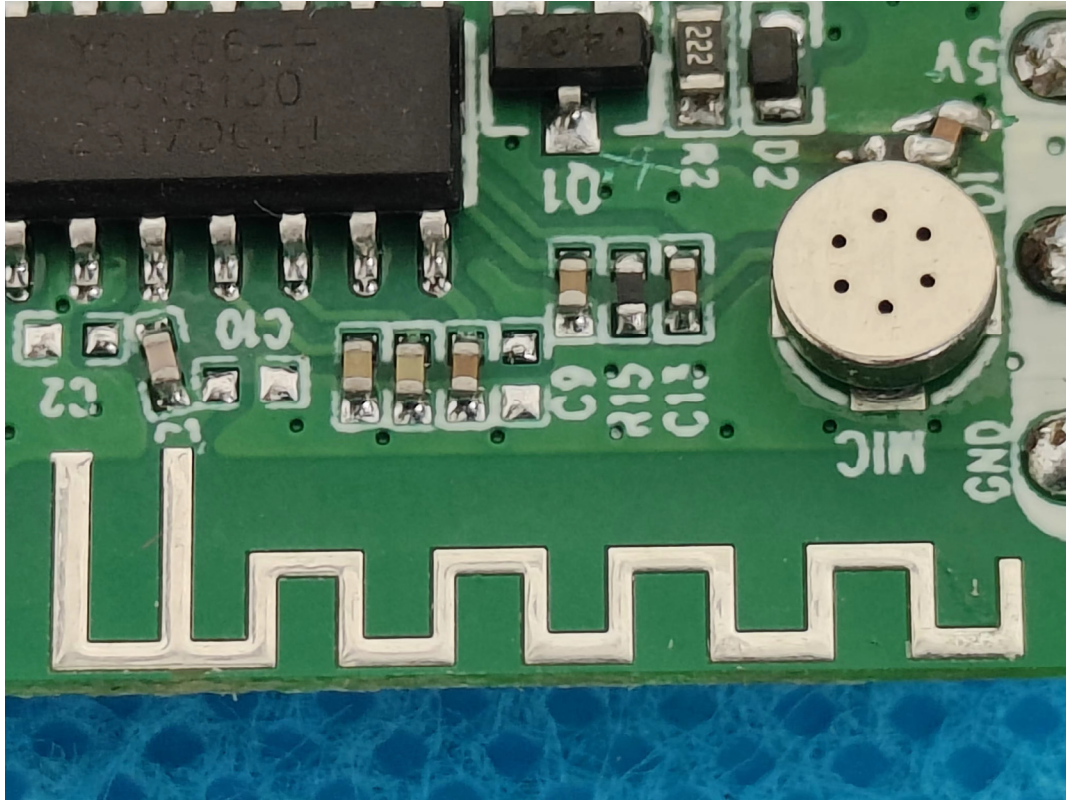

EUT INTERNAL PHOTOGRAPHS

Light Controller

ANT

Chip

IR remote