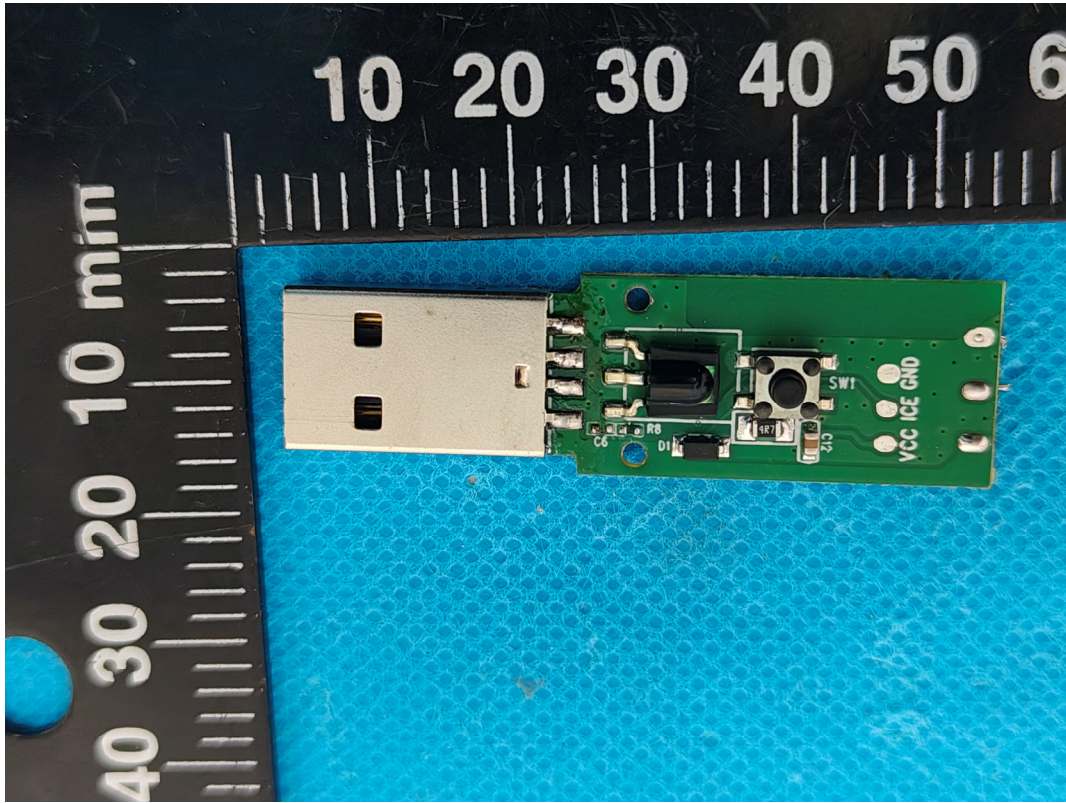

EUT INTERNAL PHOTOGRAPHS

Light Controller

ANT

Chip

IR remote