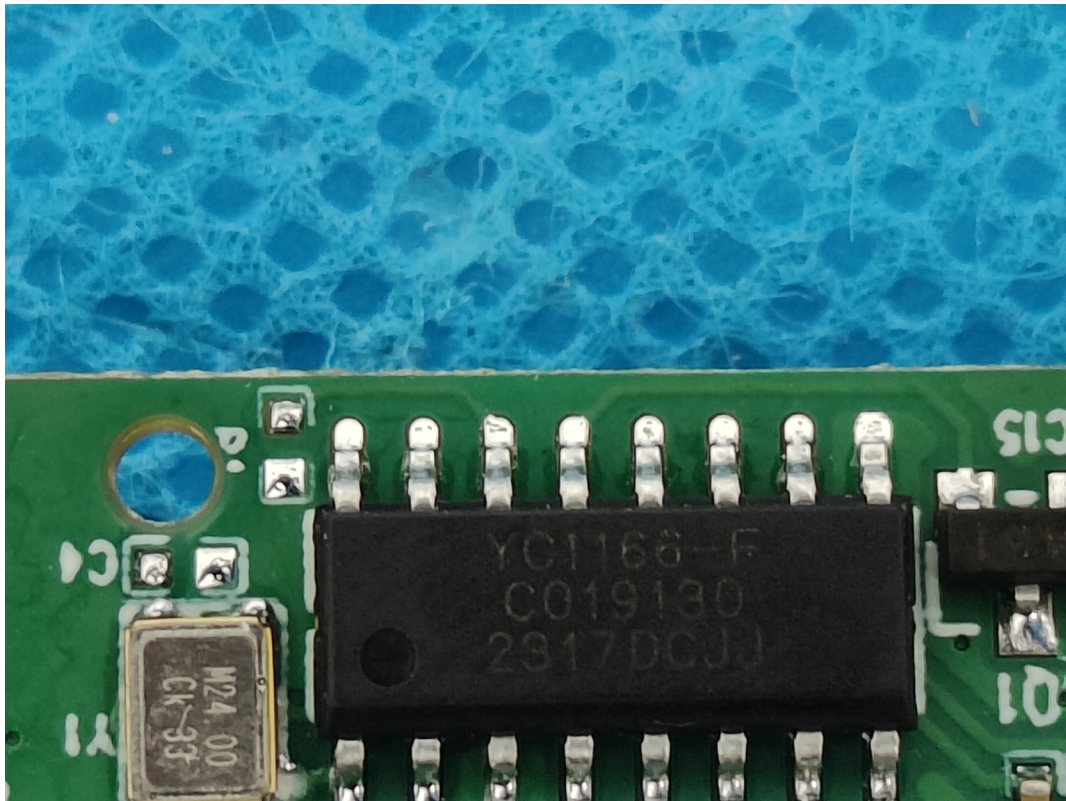

EUT INTERNAL PHOTOGRAPHS

Light Controller

ANT

Chip

IR remote