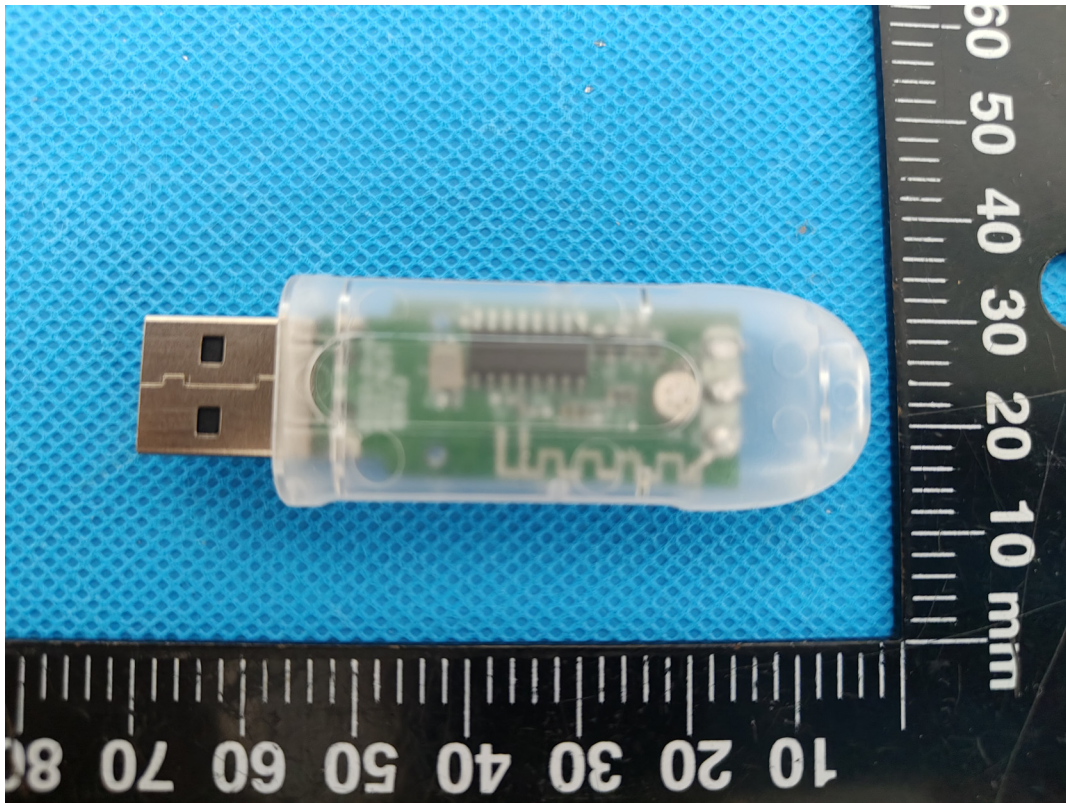

**EUT EXTERNAL PHOTOGRAPHS**

All

Light Controller

IR remote