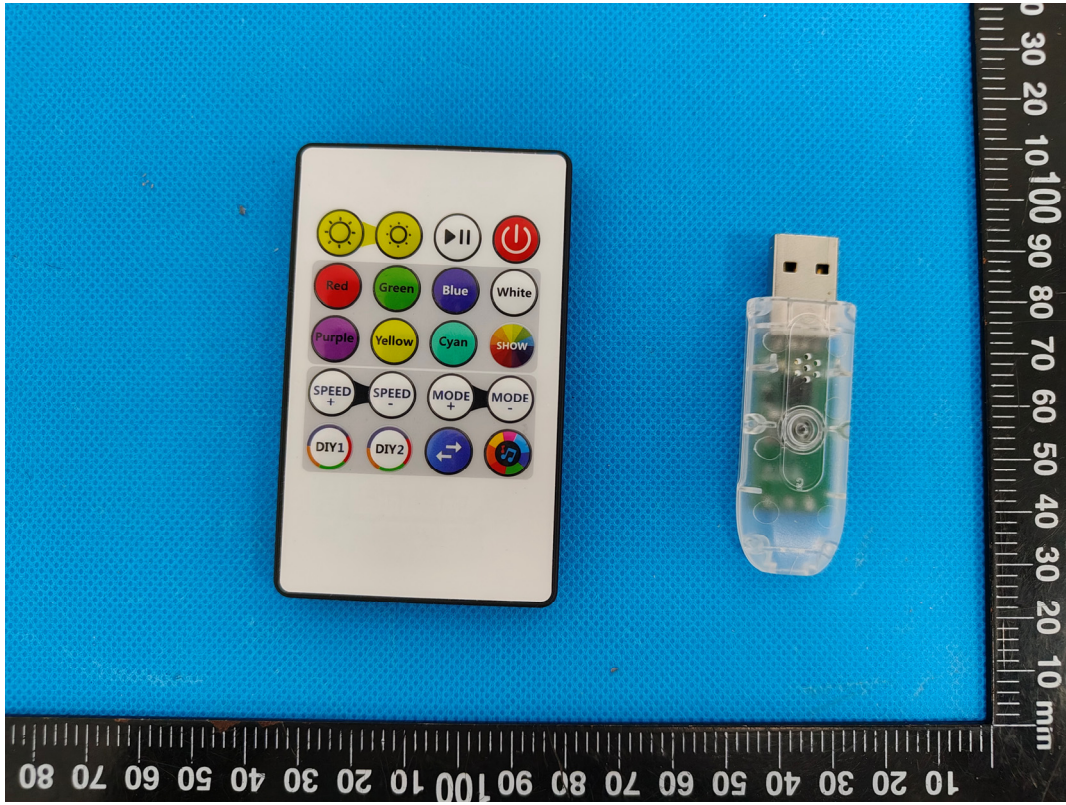

**EUT EXTERNAL PHOTOGRAPHS**

All

Light Controller

IR remote