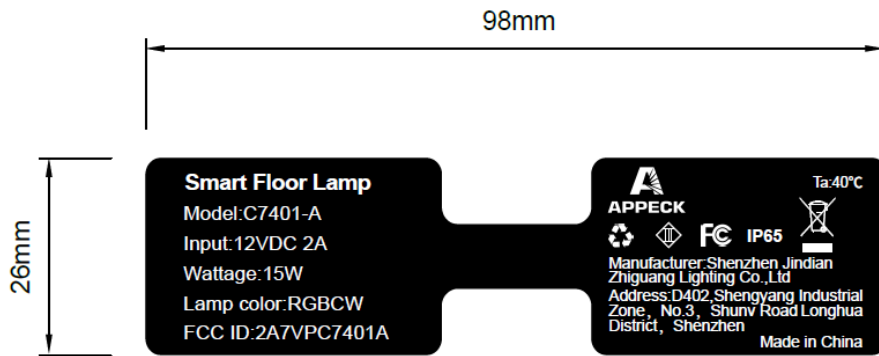

FCC ID LABEL:

材质：黑底白字不干胶标签

Label Location: