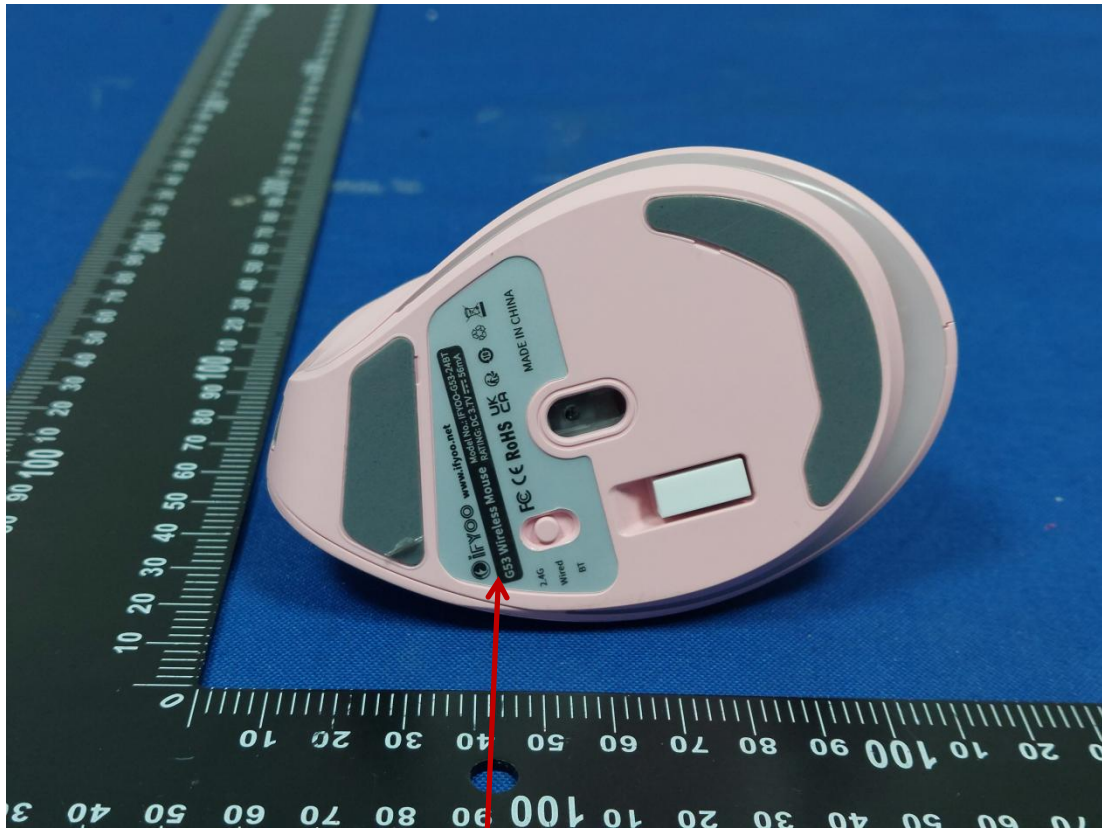

Lable:

IFYOO G53 Mouse

Model: G53

FCC ID: 2A7VG-G53