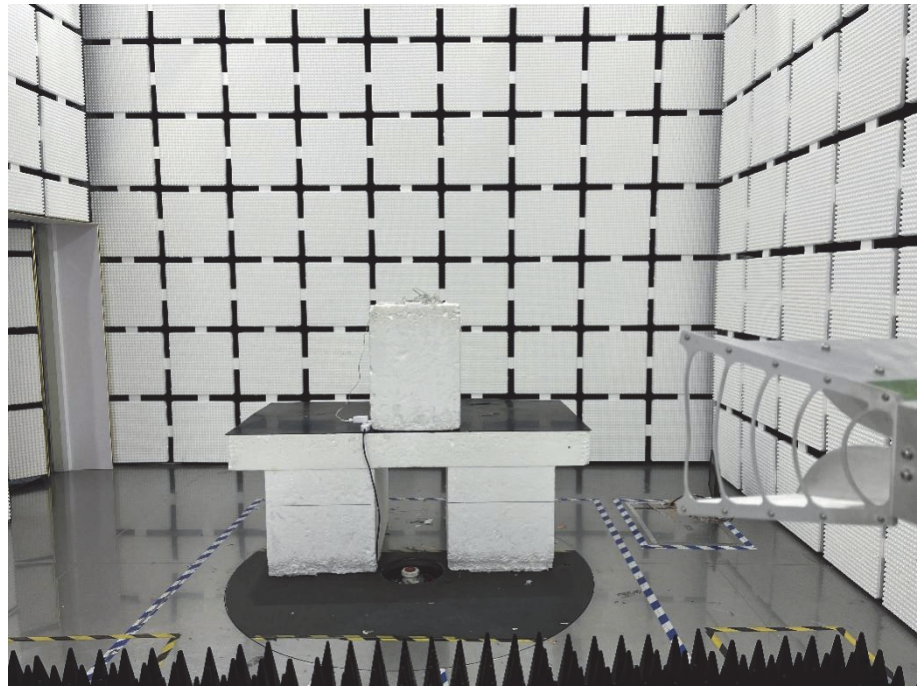

EXHIBIT 4 - TEST SETUP PHOTOGRAPHS

Conducted Emission Test Setup

Radiation Emission Test Setup (Below 30MHz)

Radiation Emission Test Setup (30MHz to 1GHz)

Radiation Emission Test Setup (1GHz to 18GHz)

**Radiation Emission Test
Setup (Above 18GHz)**