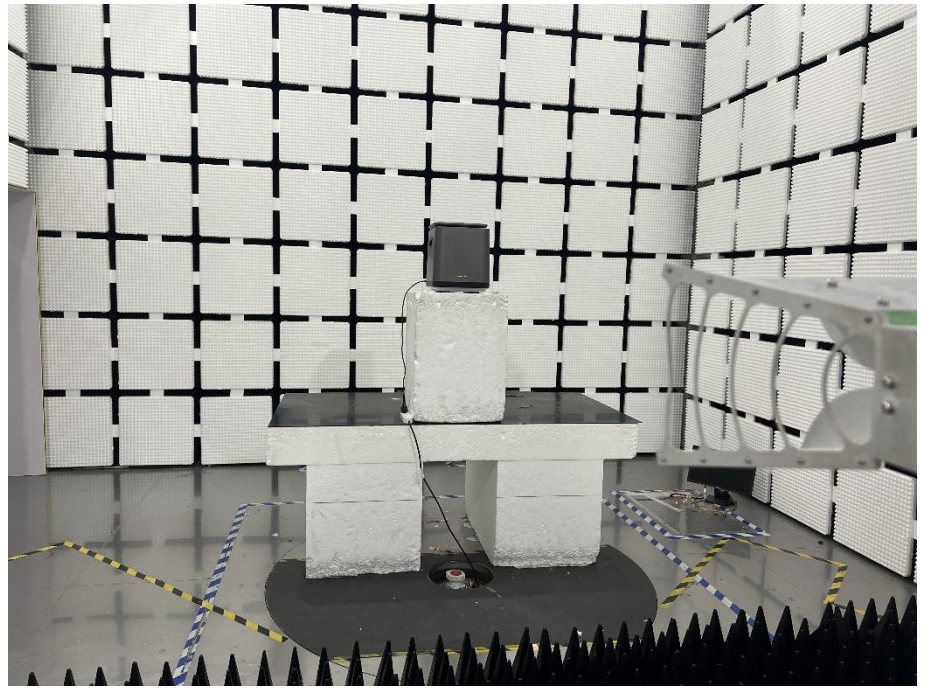

EXHIBIT 4 - TEST SETUP PHOTOGRAPHS

Conducted Emission Test Setup

Radiation Emission Test Setup (Below 30MHz)

Radiation Emission Test Setup (30MHz to 1GHz)

Radiation Emission Test Setup (1GHz to 18GHz)

**Radiation Emission Test
Setup (Above 18GHz)**