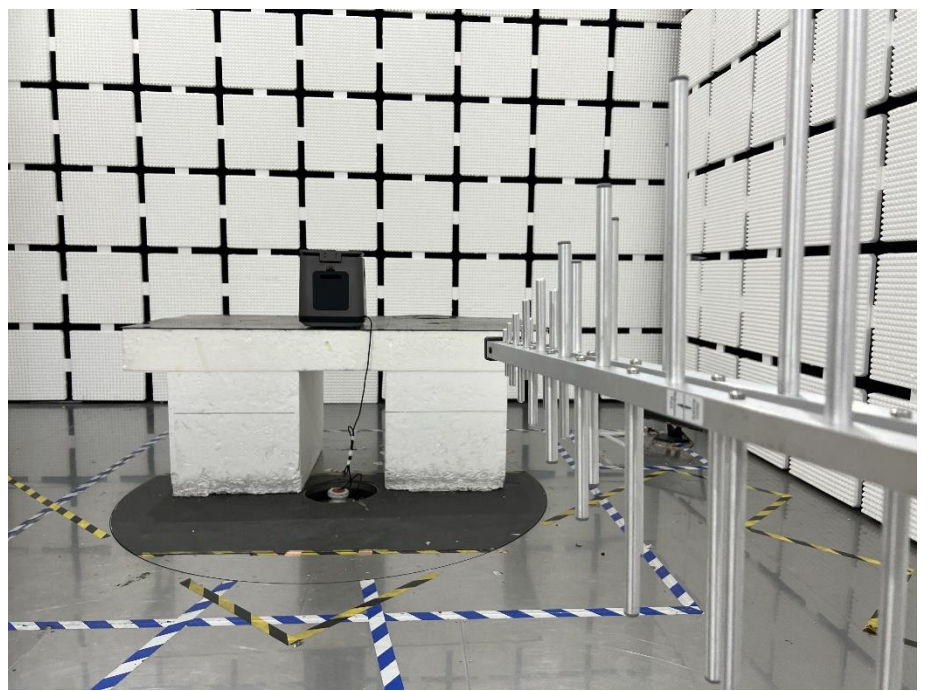

EXHIBIT 4 - TEST SETUP PHOTOGRAPHS

Conducted Emission Test Setup

Radiation Emission Test Setup (Below 30MHz)

Radiation Emission Test Setup (30MHz to 1GHz)

Radiation Emission Test Setup (1GHz to 18GHz)

**Radiation Emission Test
Setup (Above 18GHz)**