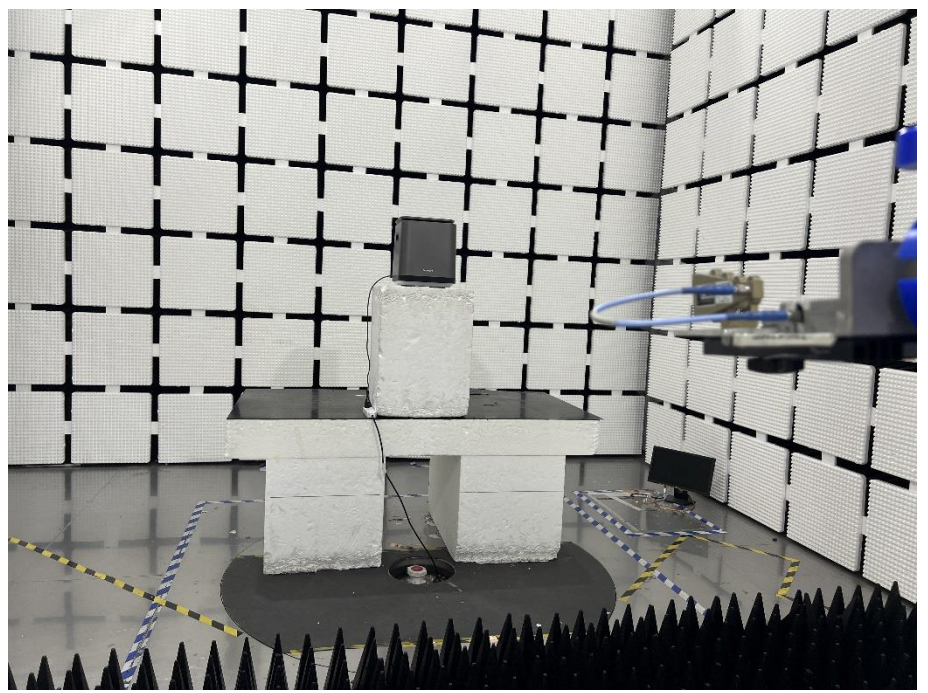

EXHIBIT 4 - TEST SETUP PHOTOGRAPHS

Conducted Emission Test Setup

Radiation Emission Test Setup (Below 30MHz)

Radiation Emission Test Setup (30MHz to 1GHz)

Radiation Emission Test Setup (1GHz to 18GHz)

**Radiation Emission Test
Setup (Above 18GHz)**