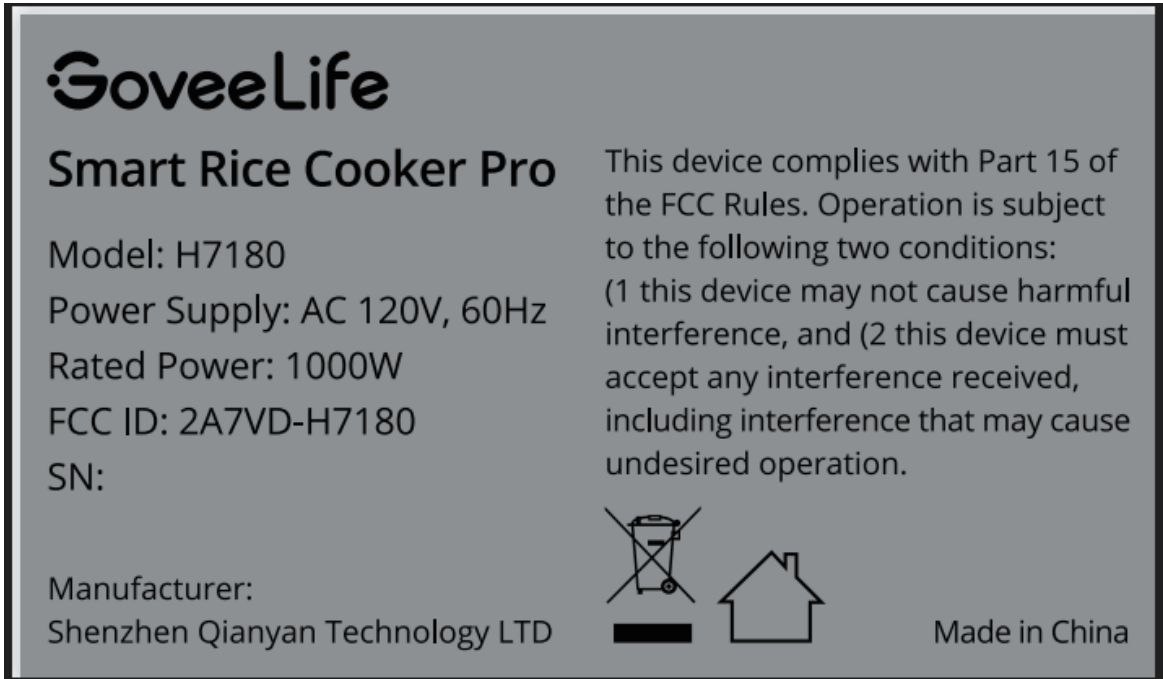

### FCC ID Label

### FCC ID Label Location Information

The label shown shall be permanently affixed at a conspicuous location on the device and be readily visible to the user at the time purchase (Labeling requirements per 2.925)