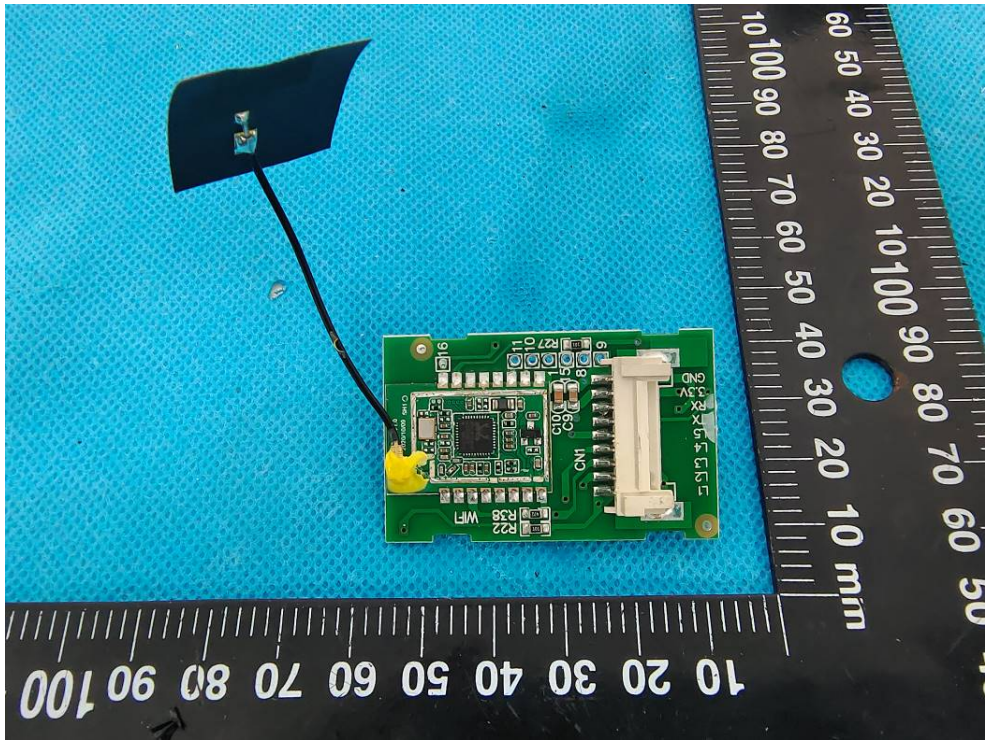

EUT INTERNAL PHOTOGRAPHS

BLE&2.4G WiFi Antenna(FPC)