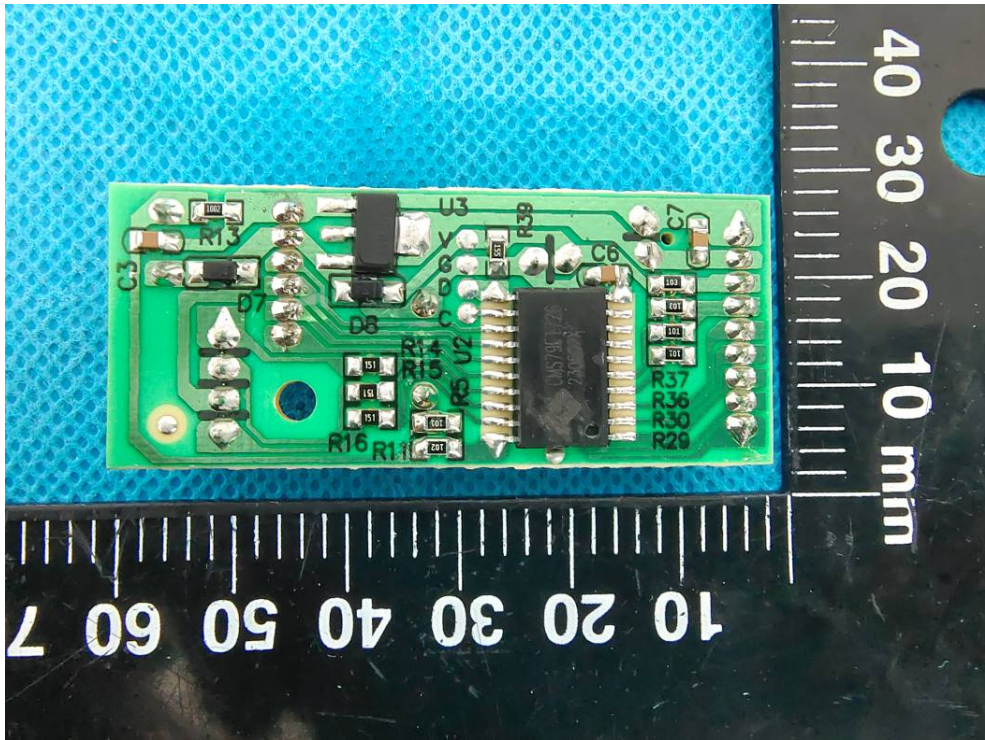

EUT INTERNAL PHOTOGRAPHS

BLE&2.4G WiFi Antenna(FPC)