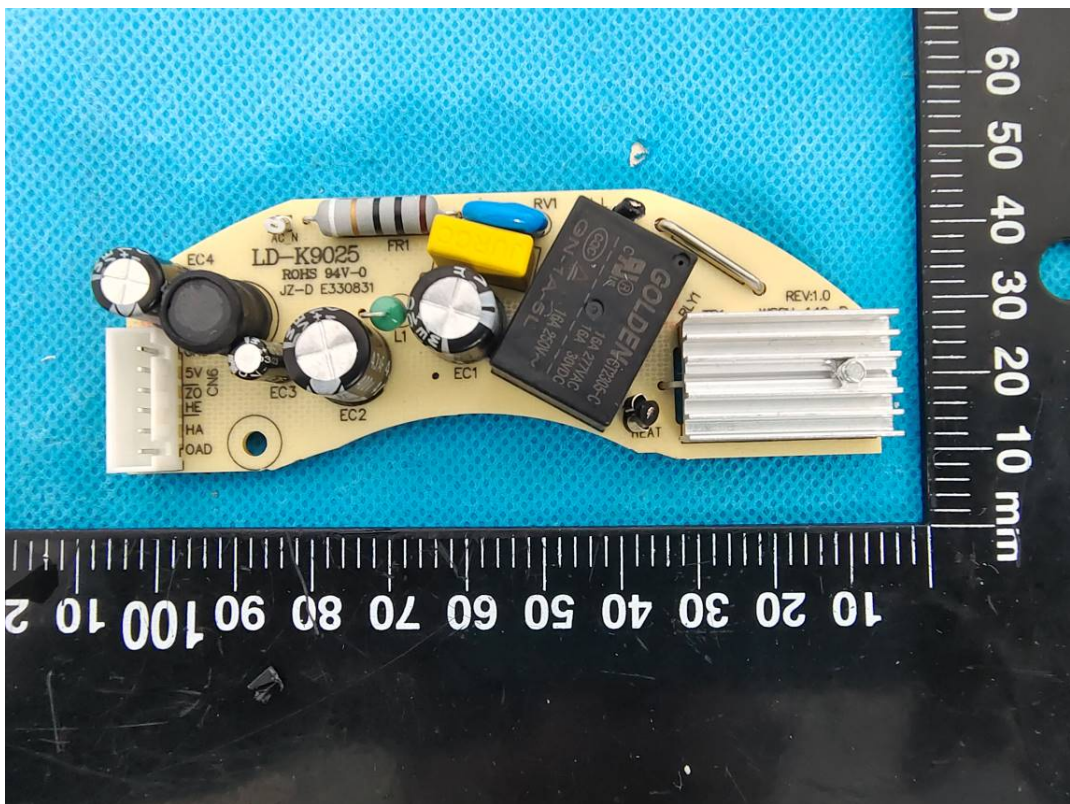

EUT INTERNAL PHOTOGRAPHS

BLE&2.4G WiFi Antenna(FPC)