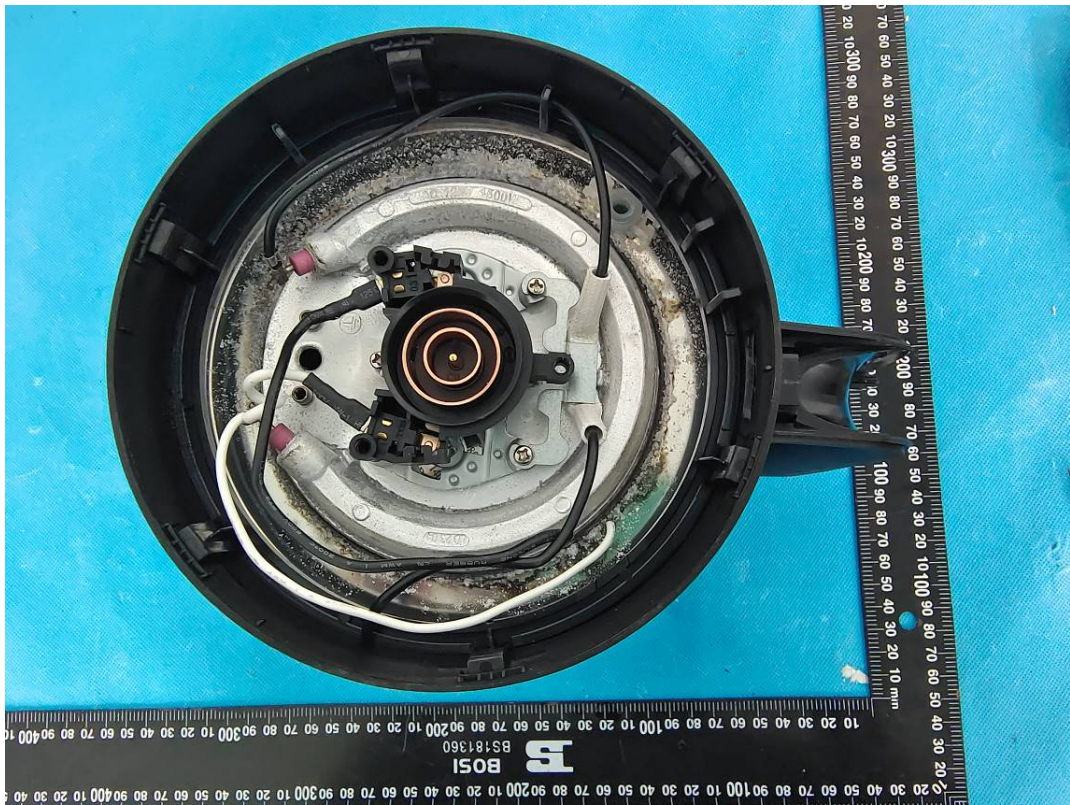

EUT INTERNAL PHOTOGRAPHS

BLE&2.4G WiFi Antenna(FPC)