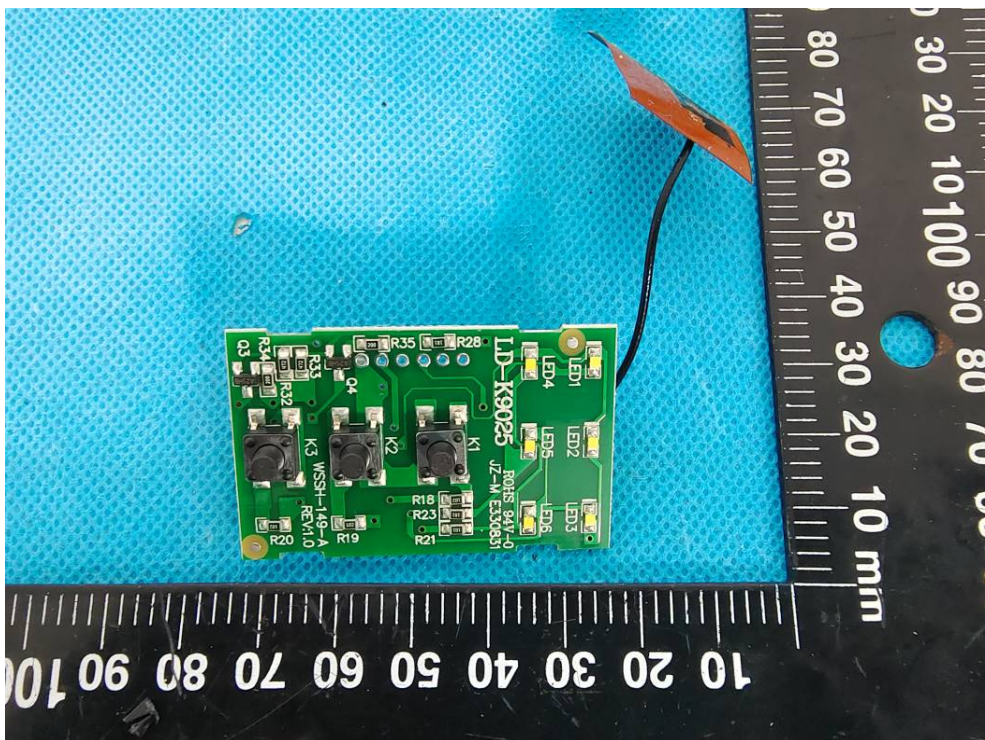

EUT INTERNAL PHOTOGRAPHS

BLE&2.4G WiFi Antenna(FPC)