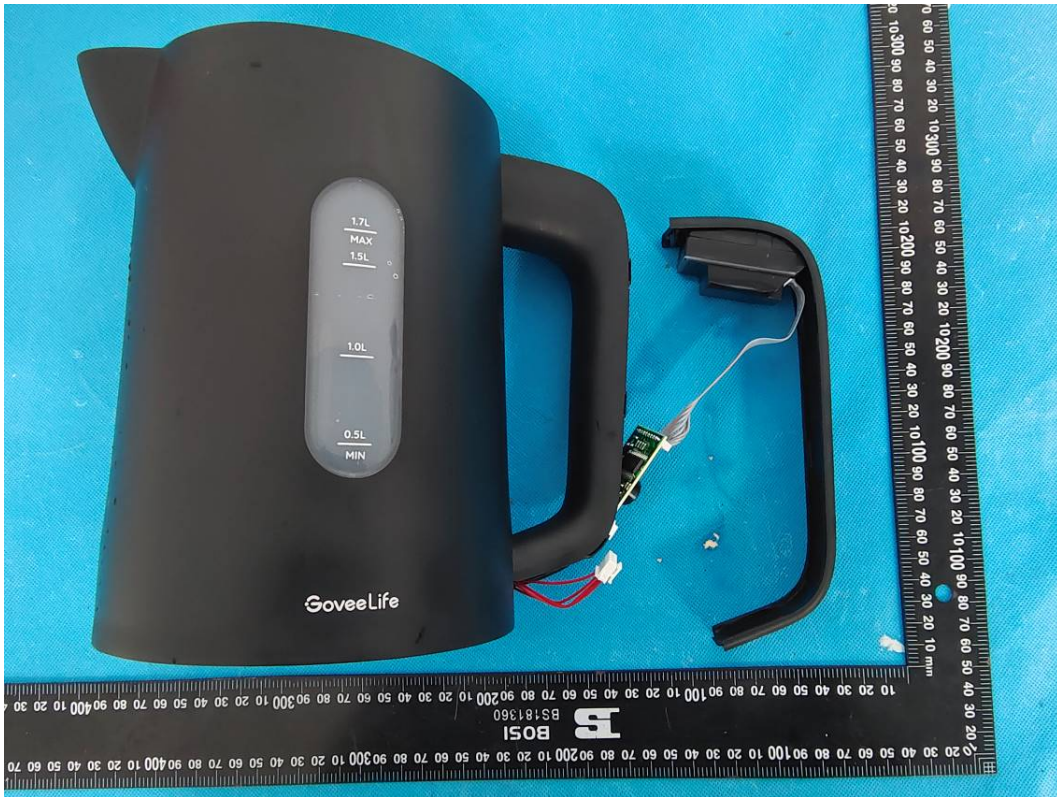

EUT INTERNAL PHOTOGRAPHS

BLE&2.4G WiFi Antenna(FPC)