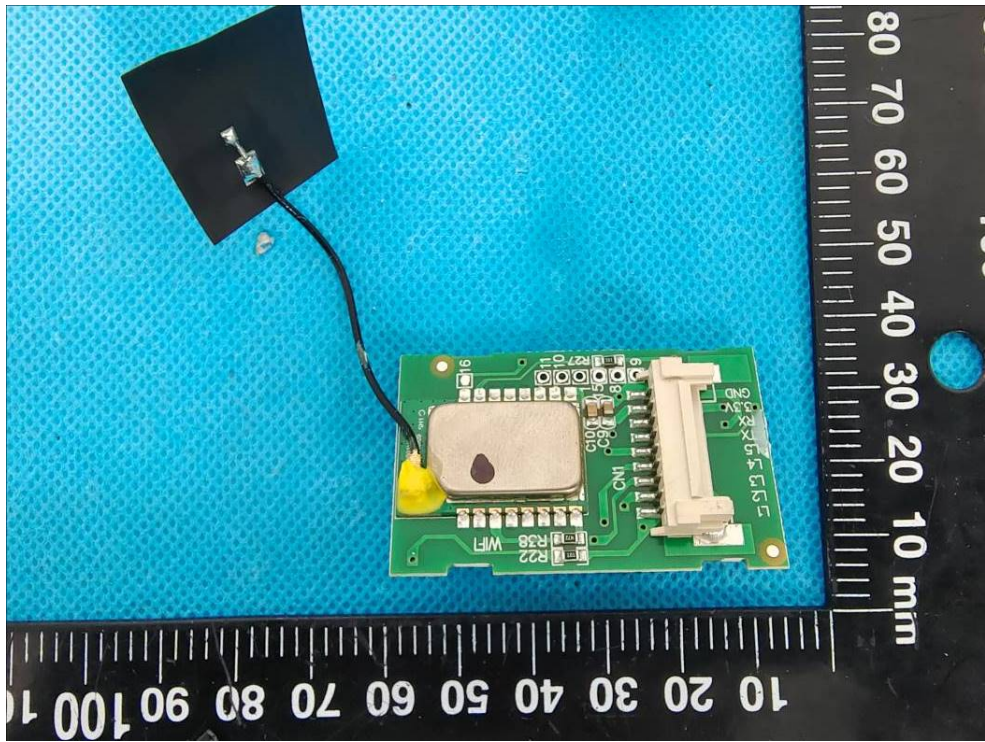

EUT INTERNAL PHOTOGRAPHS

BLE&2.4G WiFi Antenna(FPC)