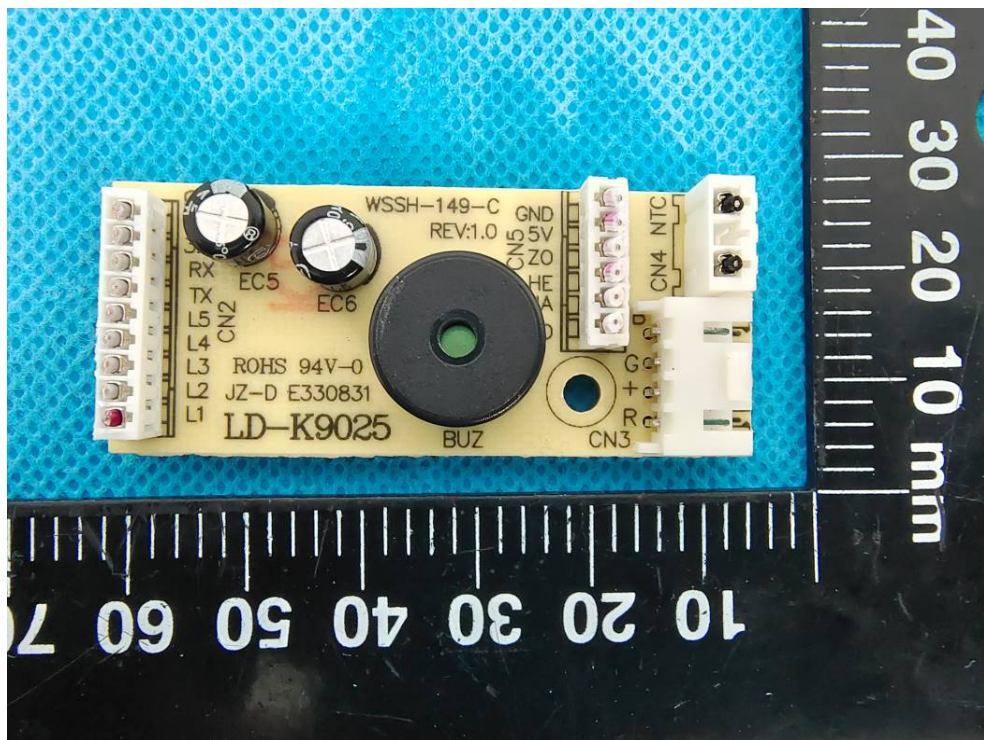

EUT INTERNAL PHOTOGRAPHS

BLE&2.4G WiFi Antenna(FPC)