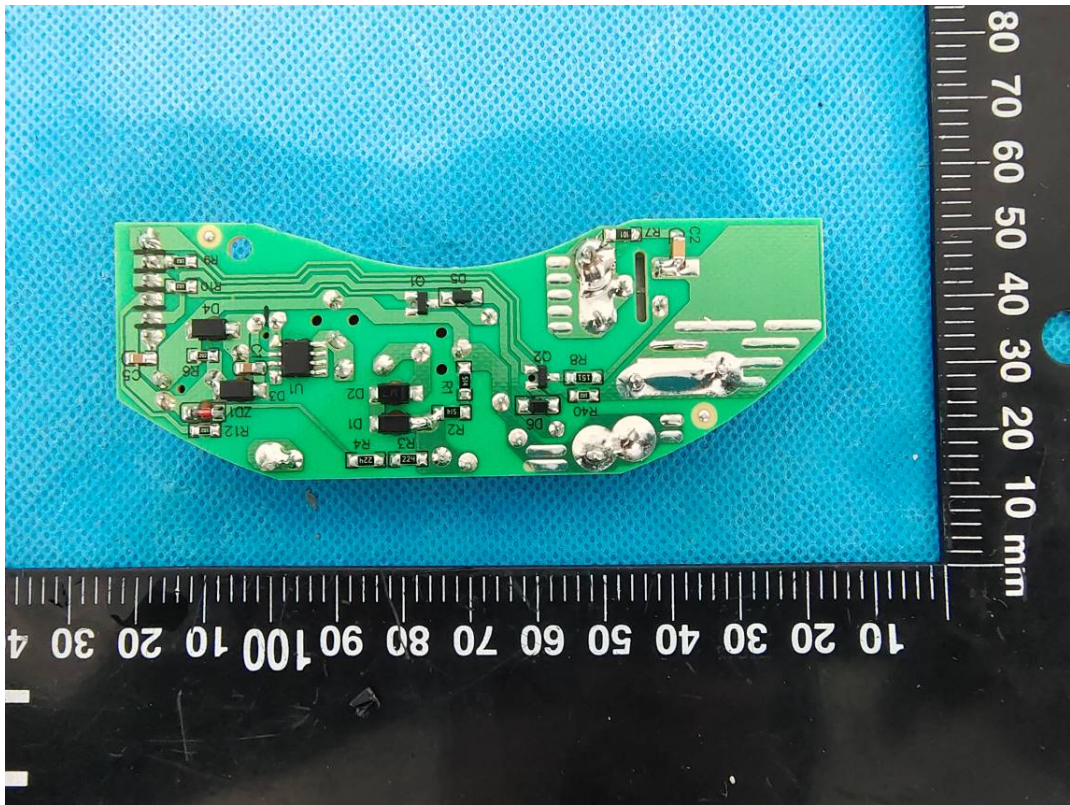

EUT INTERNAL PHOTOGRAPHS

BLE&2.4G WiFi Antenna(FPC)