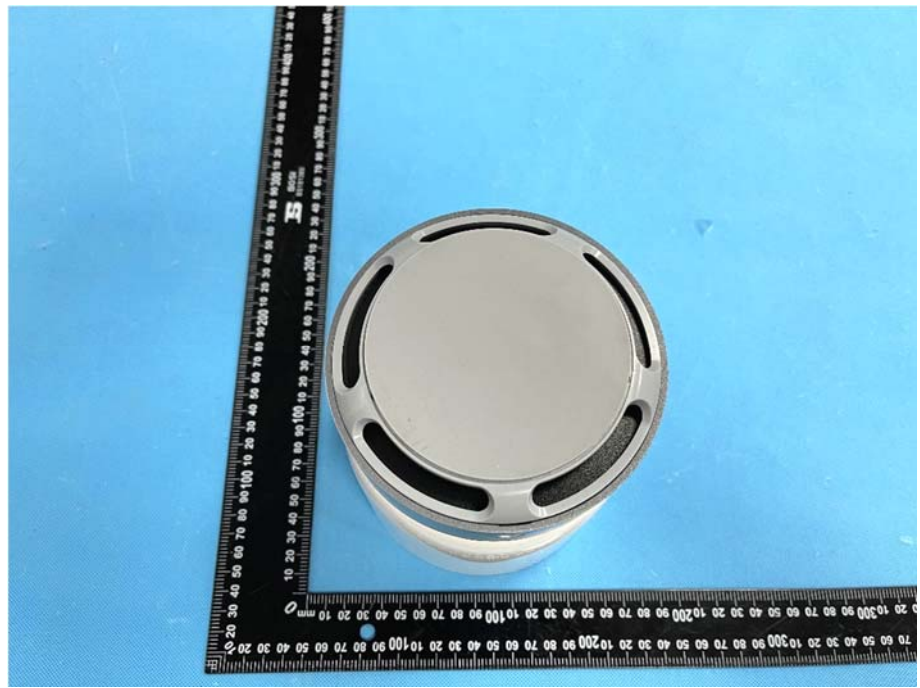

EXHIBIT 2 - EUT EXTERNAL PHOTOGRAPHS

H7161

<p>EUT View 3</p>	
<p>EUT View 4</p>	

<p>EUT View 5</p>	
<p>EUT View 6</p>	

EUT View 7

H7162

<p>EUT View 1</p>	
<p>EUT View 2</p>	

<p>EUT View 3</p>	 A photograph of a white cylindrical device with a silver base, labeled 'GoveeLife'. The device is positioned next to a black ruler for scale. The ruler shows measurements in centimeters and millimeters. The device has a smooth white upper section and a silver base with a circular vent. The background is a blue surface.
<p>EUT View 4</p>	 A photograph of the same white cylindrical device with a silver base, shown from a different angle. The device is positioned next to a black ruler for scale. The ruler shows measurements in centimeters and millimeters. The device has a smooth white upper section and a silver base with a circular vent. The background is a blue surface.