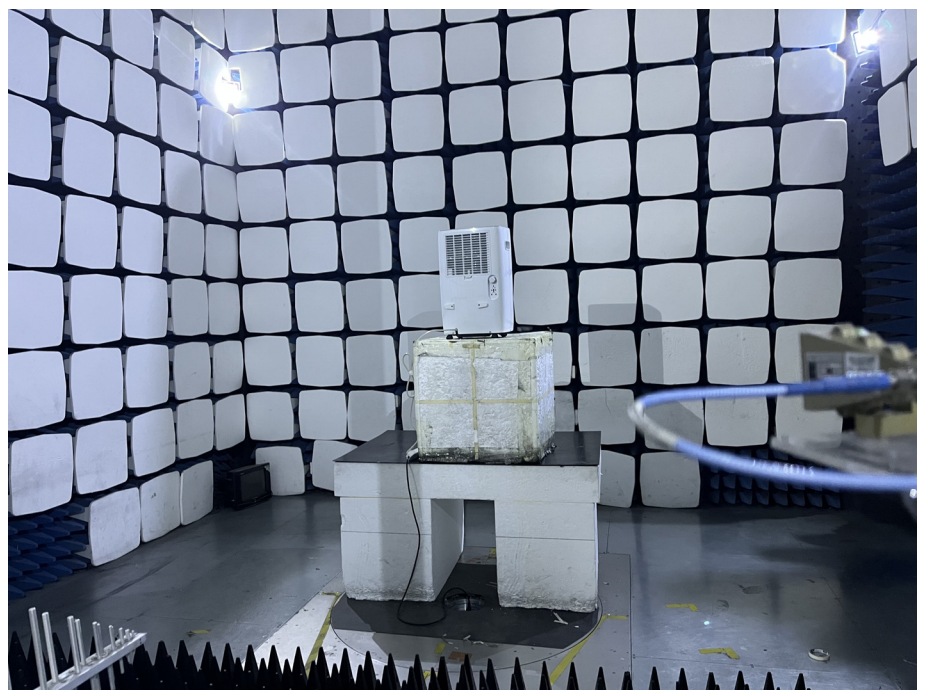

EXHIBIT 4 - TEST SETUP PHOTOGRAPHS

Conducted Emission Test Setup

Radiation Emission Test Setup (Below 30MHz)

Radiation Emission Test Setup (30MHz to 1GHz)

Radiation Emission Test Setup (1GHz to 18GHz)

**Radiation Emission Test
Setup (Above 18GHz)**