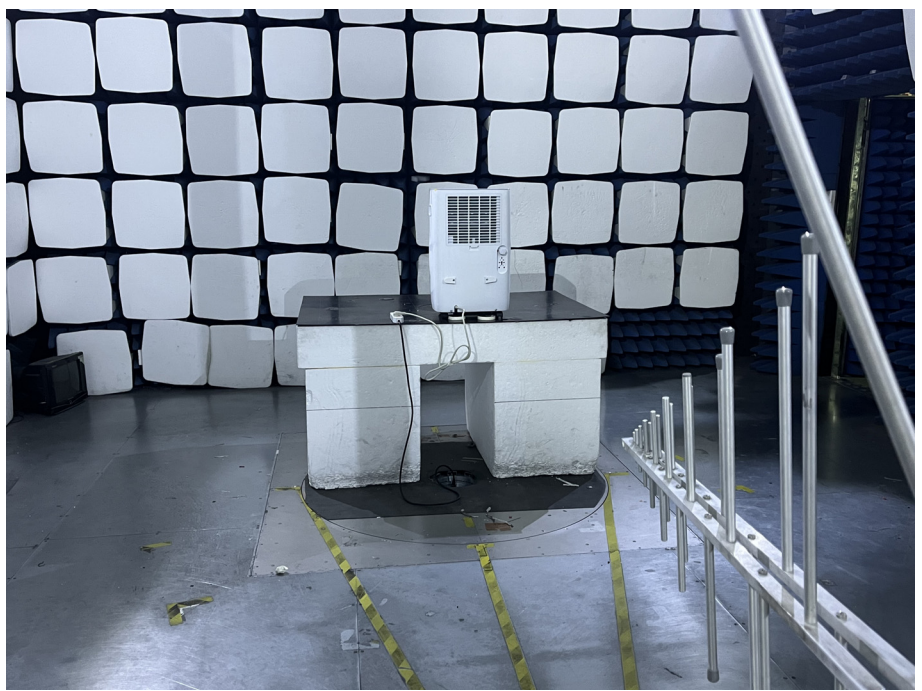

EXHIBIT 4 - TEST SETUP PHOTOGRAPHS

Conducted Emission Test Setup

Radiation Emission Test Setup (Below 30MHz)

Radiation Emission Test Setup (30MHz to 1GHz)

Radiation Emission Test Setup (1GHz to 18GHz)

**Radiation Emission Test
Setup (Above 18GHz)**