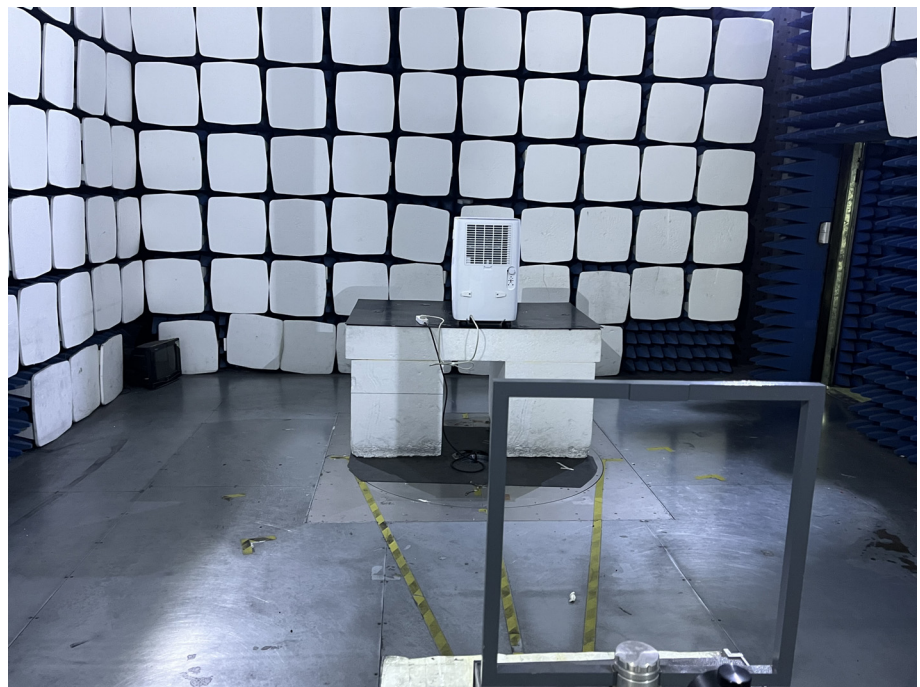

EXHIBIT 4 - TEST SETUP PHOTOGRAPHS

Conducted Emission Test Setup

Radiation Emission Test Setup (Below 30MHz)

Radiation Emission Test Setup (30MHz to 1GHz)

Radiation Emission Test Setup (1GHz to 18GHz)

**Radiation Emission Test
Setup (Above 18GHz)**