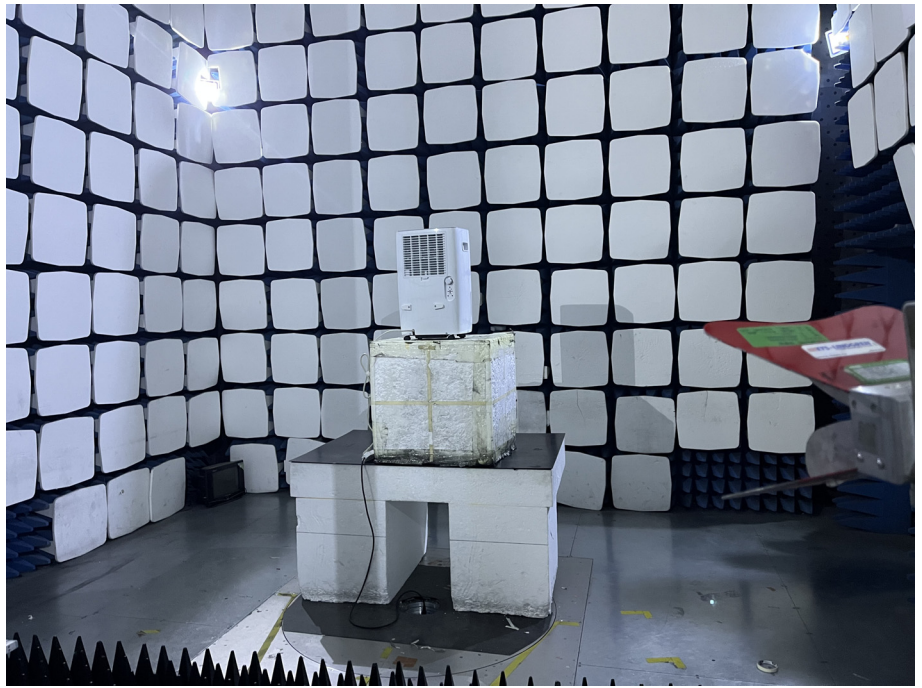

EXHIBIT 4 - TEST SETUP PHOTOGRAPHS

Conducted Emission Test Setup

Radiation Emission Test Setup (Below 30MHz)

Radiation Emission Test Setup (30MHz to 1GHz)

Radiation Emission Test Setup (1GHz to 18GHz)

**Radiation Emission Test
Setup (Above 18GHz)**