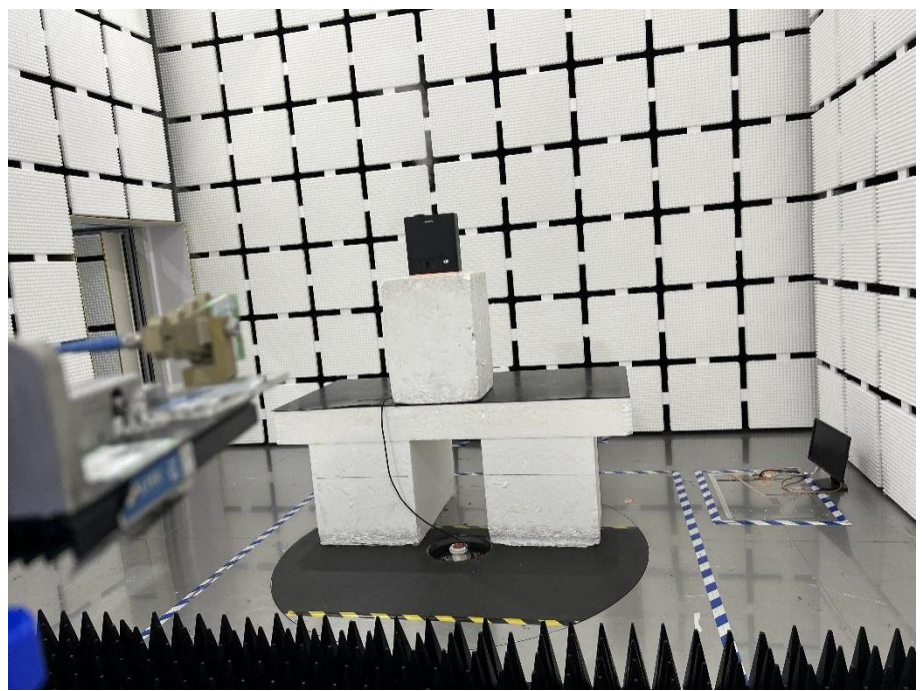

EXHIBIT 4 - TEST SETUP PHOTOGRAPHS

Conducted Emission Test Setup

Radiation Emission Test Setup (Below 30MHz)

Radiation Emission Test Setup (30MHz to 1GHz)

Radiation Emission Test Setup (1GHz to 18GHz)

**Radiation Emission Test
Setup (Above 18GHz)**