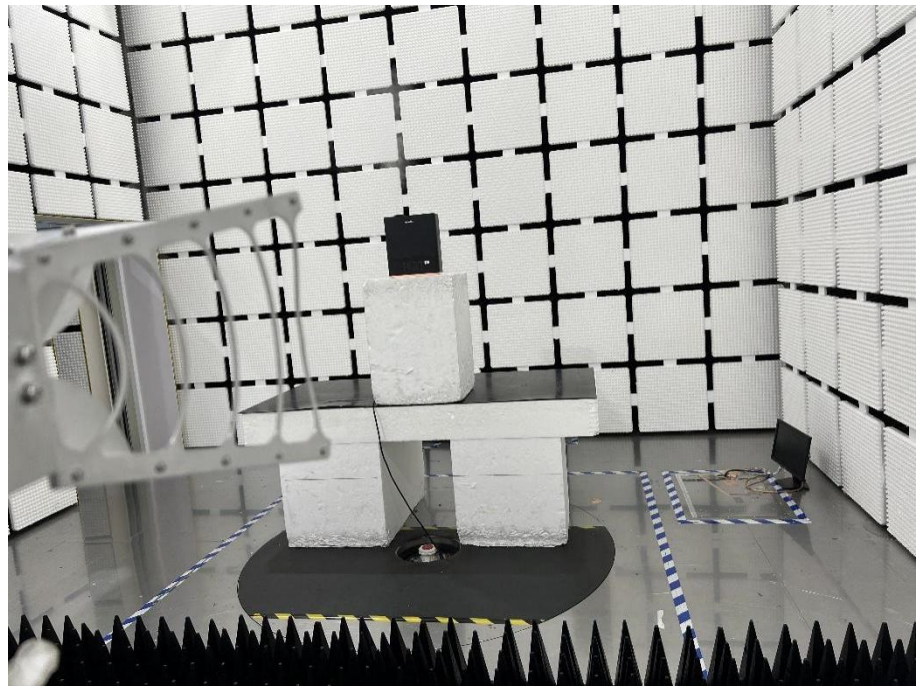

EXHIBIT 4 - TEST SETUP PHOTOGRAPHS

Conducted Emission Test Setup

Radiation Emission Test Setup (Below 30MHz)

Radiation Emission Test Setup (30MHz to 1GHz)

Radiation Emission Test Setup (1GHz to 18GHz)

**Radiation Emission Test
Setup (Above 18GHz)**