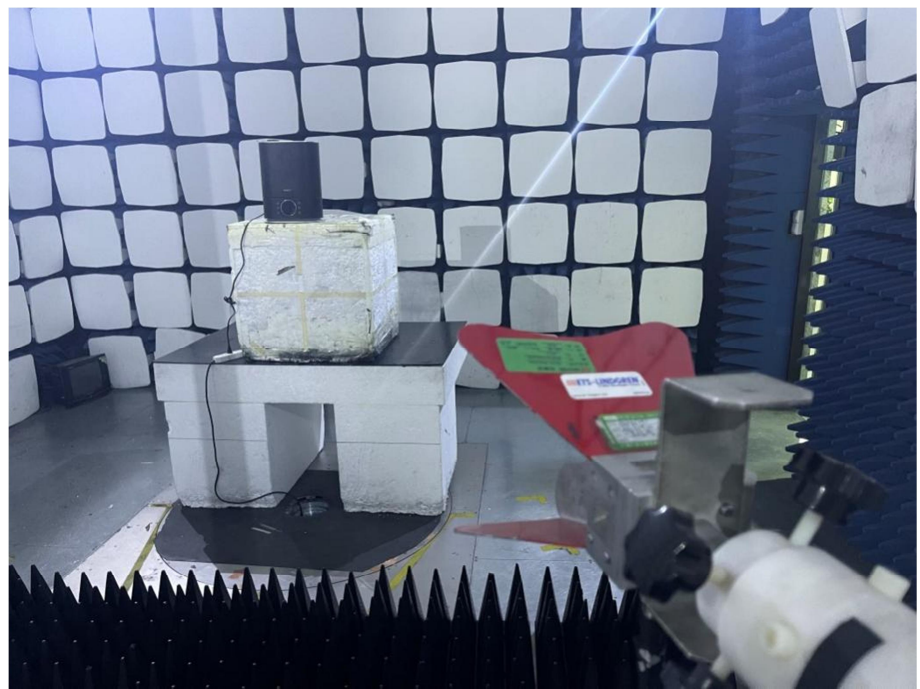

## EXHIBIT 4 - TEST SETUP PHOTOGRAPHS

**Conducted Emission Test Setup**

**Radiation Emission Test Setup (Below 30MHz)**

**Radiation Emission Test Setup (30MHz to 1GHz)**

**Radiation Emission Test Setup (1GHz to 18GHz)**

**Radiation Emission Test  
Setup (Above 18GHz)**

**\*\*\*\*\* END OF REPORT \*\*\*\*\***