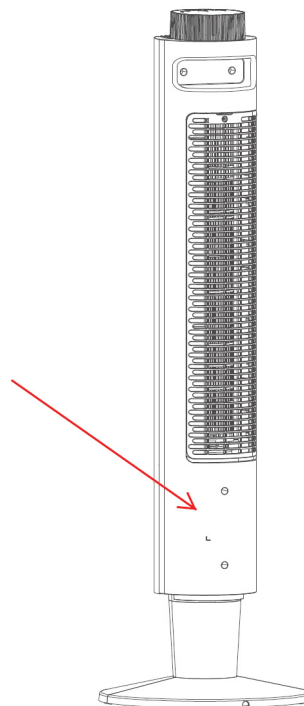

FCC ID Label

GoveeLife 42 Inch Tower Fan Model:H7100 Rated Power: 55W
Power Supply: AC 120V, 60Hz FCC ID: 2A7VD-H7100
This device complies with Part 15 of the FCC Rules.
Operation is subject to the following two conditions:
(1) this device may not cause harmful interference, and
(2) this device must accept any interference received, including interference that may cause undesired operation.
Shenzhen Qianyan Technology LTD No.3301, Block C, Section 1,
Chuangzhi Yuncheng Building, Liuxian Avenue,Xili Community, Xili Street,
Nanshan District, Shenzhen SN:

FCC ID Label Location Information

The label shown shall be permanently affixed at a conspicuous location on the device and be readily visible to the user at the time purchase (Labeling requirements per 2.925)