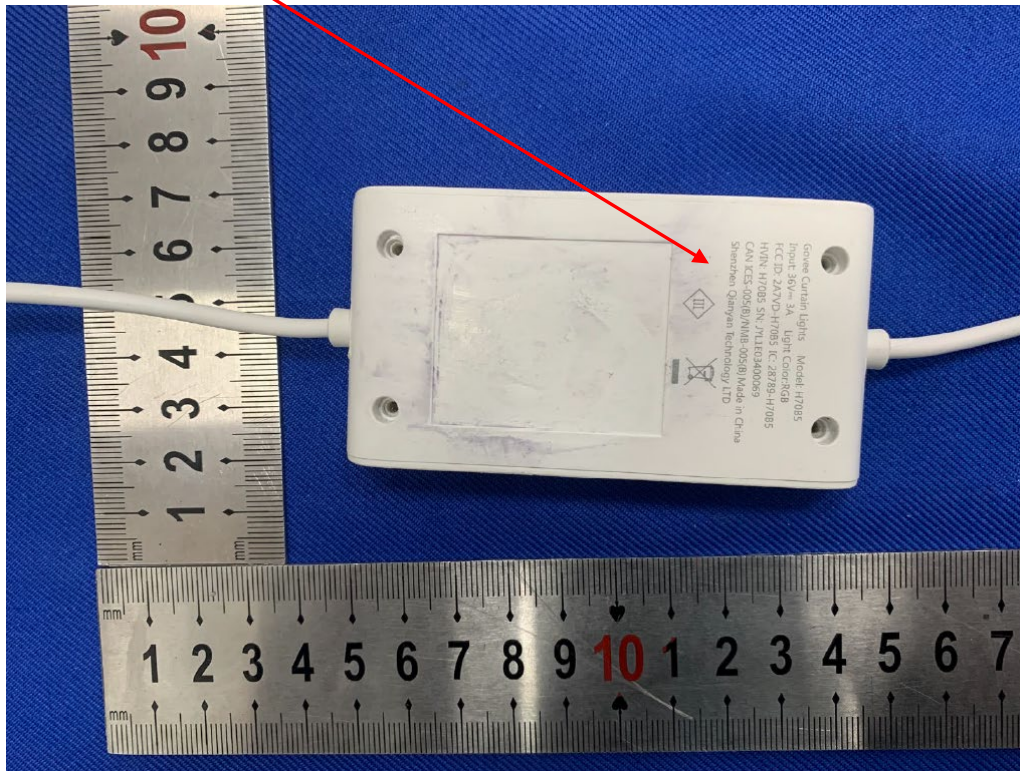

Label Location On EUT

Label

Sizes: 30*45mm