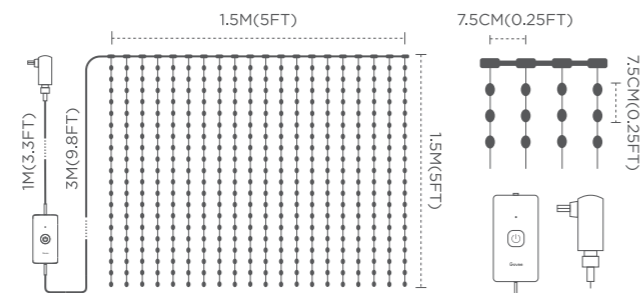

At a Glance

- Press to turn on or off.
- Press and hold for 5 seconds to reset.

Caution

1. Move all cribs, beds, furniture and toys away from the lights. Do not tie the bottom of the string lights and form loops as this could wrap around a child's neck and cause SUFFOCATION.
2. Check if the curtain lights can work properly before installation.
3. Clean the surface where the lights are going to be installed.
4. Keep the top cable on the same level while installing the lights.