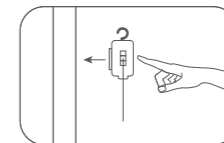

### Method 1: Use G4 Hooks

1. Install the G4 hooks between the two wires.

2. Hang the curtain lights with G4 hooks onto the curtain hooks.

3. Connect to the adapter and plug into power to test the device.

### Method 2: Use G4 Hooks and VHB Gums

1. Clean the surface before installation.
2. Make marks on the surface that are higher than 5.57ft/1.7m with intervals of 1ft/30cm. Keep all the marks on the same level.

3. Stick the provided VHB gums to the back of the G4 hooks.

4. Stick the G4 hooks to where the marks were made on the surface. Note: Press the G4 hooks more than 10 seconds.

5. Connect to the adapter and plug into power to test the device.