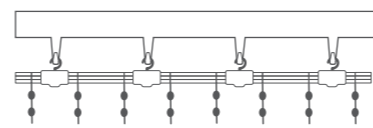

3. Connect to the adapter and plug into power to test the device.

Method 2: Use G4 Hooks and VHB Gums

1. Clean the surface before installation.
2. Make marks on the surface that are higher than 5.57ft/1.7m with intervals of 1ft/30cm. Keep all the marks on the same level.