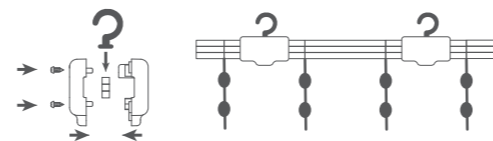

Installing Your Device

Method 1: Use G4 Hooks

1. Install the G4 hooks between the two wires.

2. Hang the curtain lights with G4 hooks onto the curtain hooks.