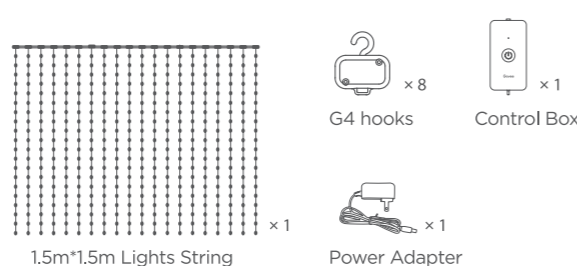

Safety Instructions

- Move all cribs, beds, furniture and toys away from the lights. Do not tie the bottom of the string lights and form loops as this could wrap around a child's neck and cause SUFFOCATION.
- The internal light sources of the light bars and strip light cannot be replaced. If the light sources sustain damage, the product should be replaced.
- Do not allow children to assemble and install this product without adult supervision.
- Avoid installing this product near major heat sources.
- External dimmers cannot be used with this product.
- Use this product with the provided power adapter only.
- To reduce the risk of strangulation the flexible wiring connected to this luminaire shall be effectively fixed to the wall if the wiring is within arm's reach.
- Keep all strip lights out of the reach of children.

Introduction

Thanks for choosing Govee Curtain Lights. The string lights are easy to install and can be used indoors. They can not only be used in/on curtains, bedrooms, balconies or any other places for lights and decoration, but also can be applied during holidays like Christmas, Valentine's Day and Halloween. With the DIY mode and Music mode, you can also design your own lighting effects and bring more fun to your parties.

What You Get

Item	Quantity
Curtain Light	1
Adapter	1
User Manual	1
Service Card	1

What's in the box