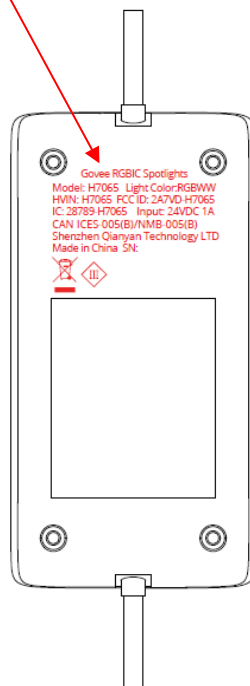

FCC ID Label

Govee RGBIC Spotlights

Model: H7065 Light Color:RGBWW
HVIN: H7065 FCC ID: 2A7VD-H7065
IC: 28789-H7065 Input: 24VDC 1A
CAN ICES-005(B)/NMB-005(B)
Shenzhen Qianyan Technology LTD
Made in China SN:

FCC ID Label Location Information

The label shown shall be permanently affixed at a conspicuous location on the device and be readily visible to the user at the time purchase (Labeling requirements per 2.925)