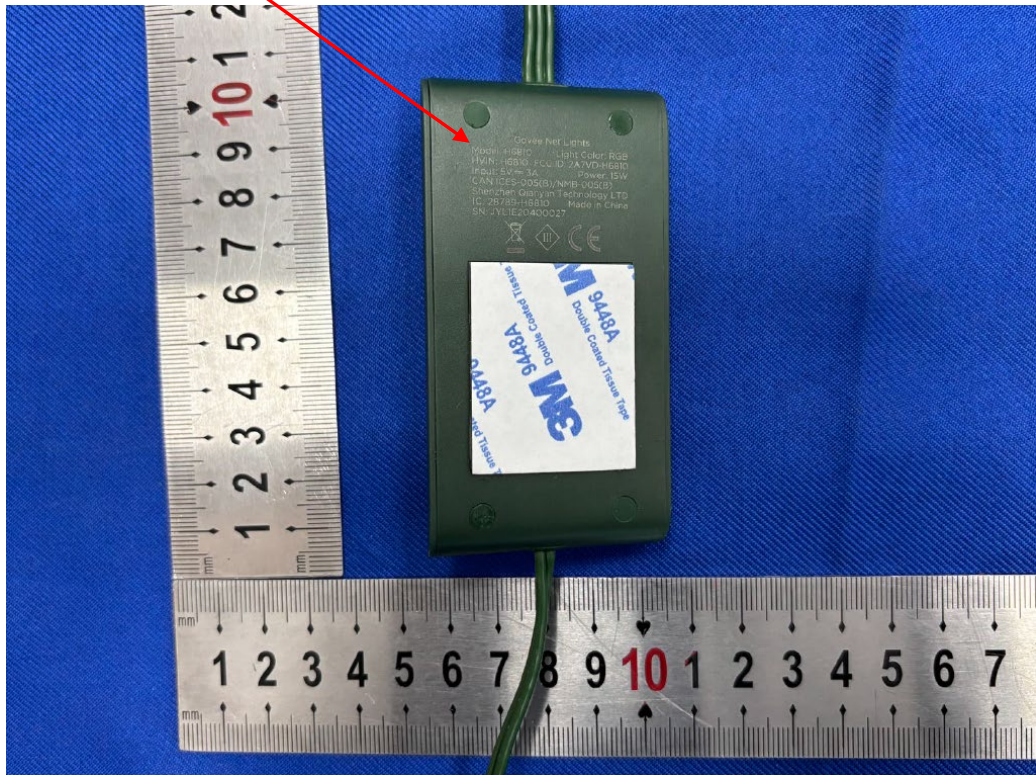

Label Location On EUT

Label

Sizes: 30*45mm