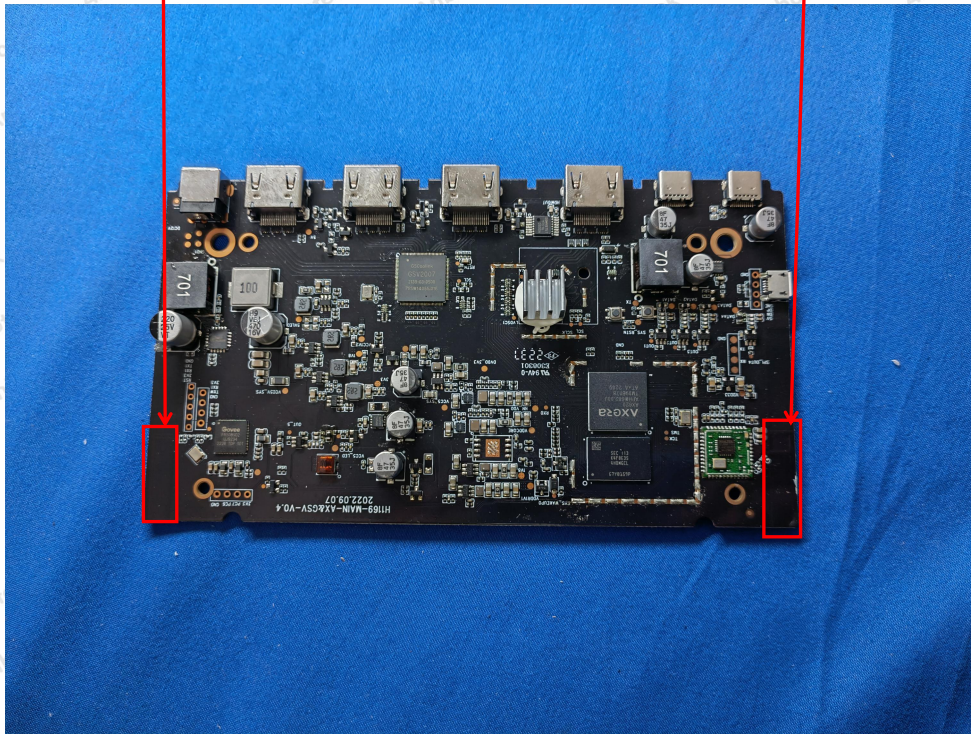

Internal Photograph

BT ANT

WIFI ANT

Anbotek

Product Safety

Shenzhen Anbotek Compliance Laboratory Limited

Address: 1/F., Building D, Sogood Science and Technology Park, Sanwei Community, Hangcheng Street, Bao'an District, Shenzhen, Guangdong, China.
Tel: (86) 0755-26066440 Fax: (86) 0755-26014772 Email: service@anbotek.com