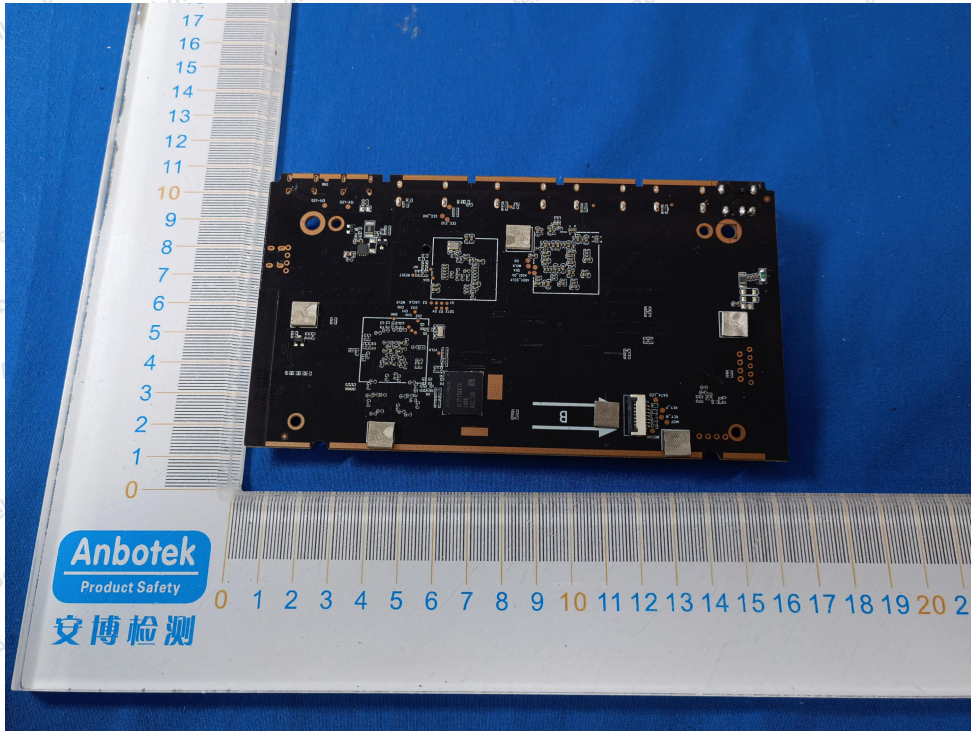

Internal Photograph

BT ANT

WIFI ANT

Anbotek

Product Safety

Shenzhen Anbotek Compliance Laboratory Limited

Address: 1/F., Building D, Sogood Science and Technology Park, Sanwei Community, Hangcheng Street, Bao'an District, Shenzhen, Guangdong, China.
Tel: (86) 0755-26066440 Fax: (86) 0755-26014772 Email: service@anbotek.com