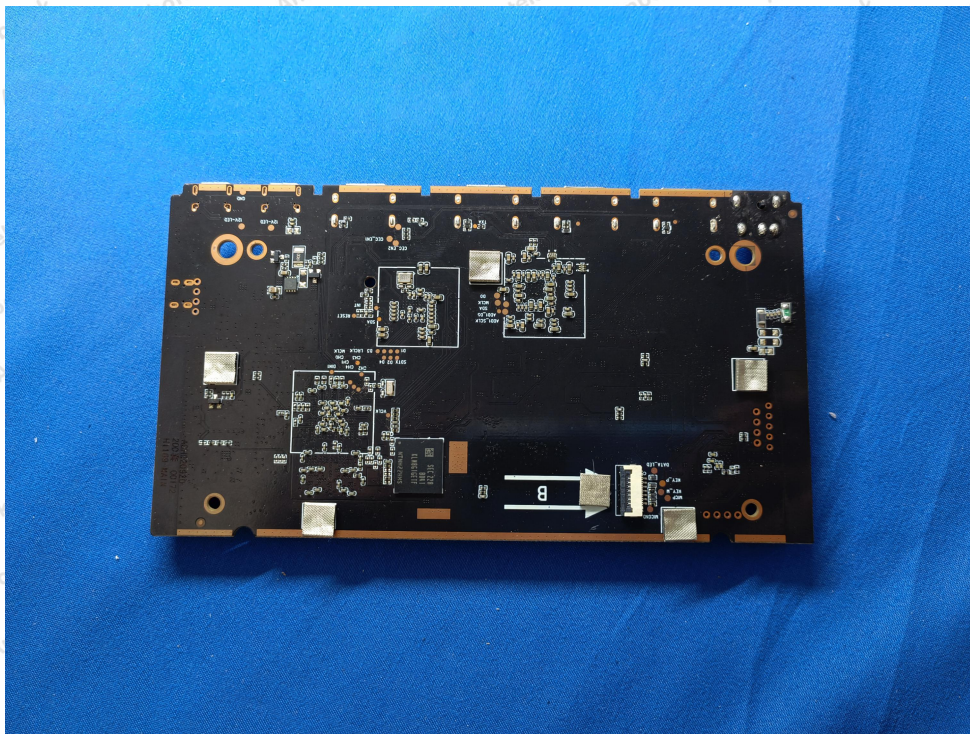

Internal Photograph

BT ANT

WIFI ANT

Anbotek

Product Safety

Shenzhen Anbotek Compliance Laboratory Limited

Address: 1/F., Building D, Sogood Science and Technology Park, Sanwei Community, Hangcheng Street, Bao'an District, Shenzhen, Guangdong, China.
Tel: (86) 0755-26066440 Fax: (86) 0755-26014772 Email: service@anbotek.com