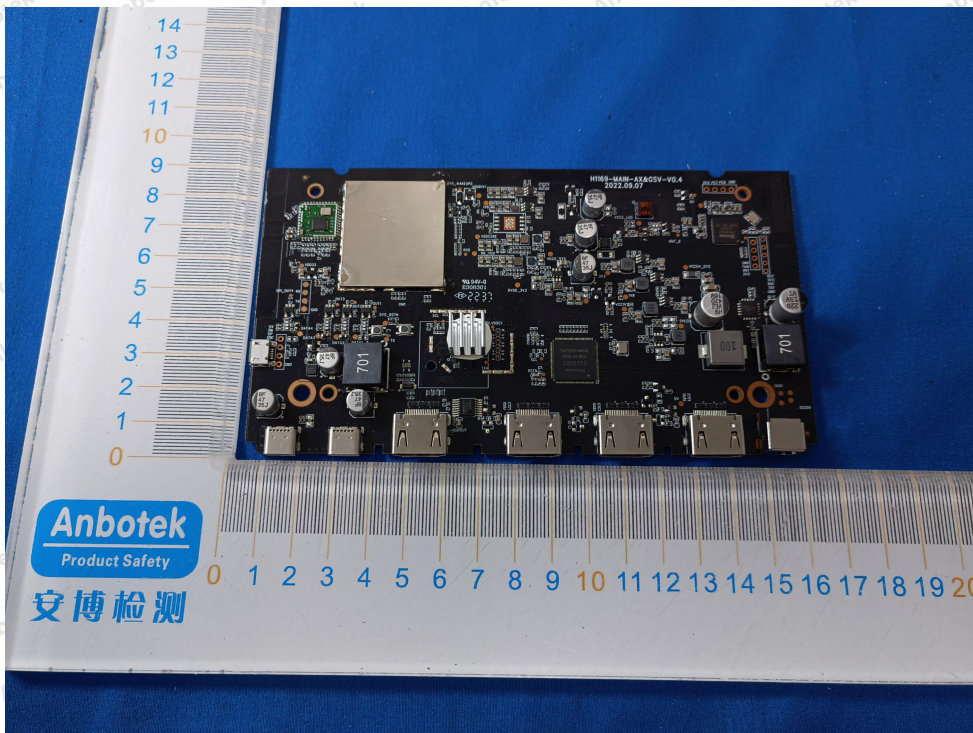

Internal Photograph

BT ANT

WIFI ANT

Anbotek

Product Safety

Shenzhen Anbotek Compliance Laboratory Limited

Address: 1/F., Building D, Sogood Science and Technology Park, Sanwei Community, Hangcheng Street, Bao'an District, Shenzhen, Guangdong, China.
Tel: (86) 0755-26066440 Fax: (86) 0755-26014772 Email: service@anbotek.com