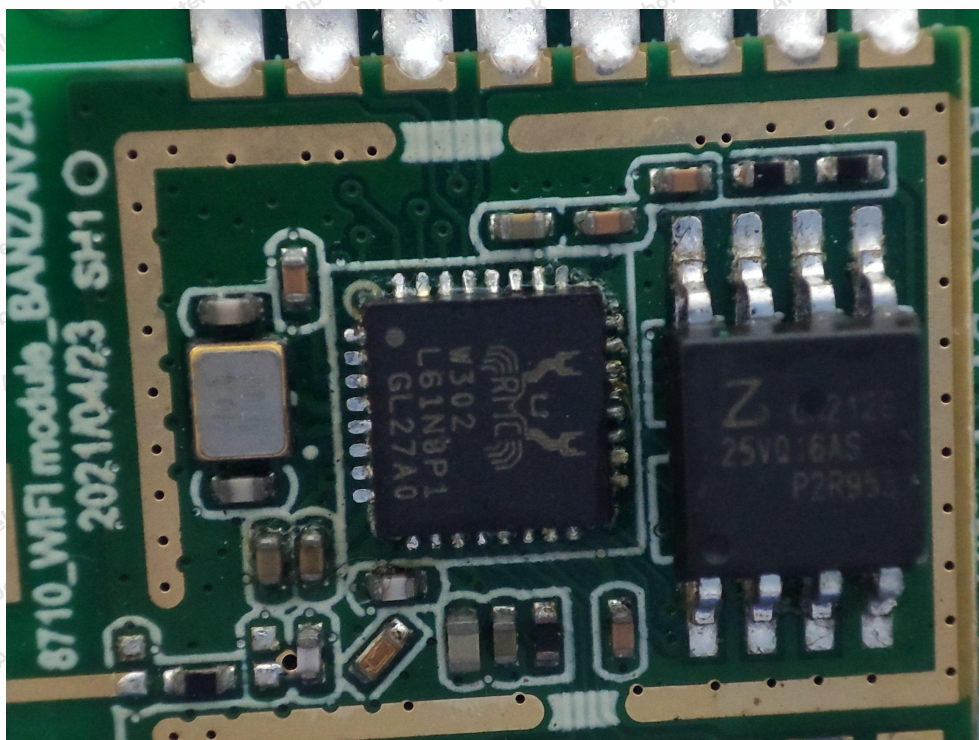

Internal Photograph

WIFI ANT

BT ANT

Anbotek

Product Safety

Shenzhen Anbotek Compliance Laboratory Limited

Address: 1/F., Building D, Sogood Science and Technology Park, Sanwei Community, Hangcheng Street, Bao'an District, Shenzhen, Guangdong, China.
Tel: (86) 0755-26066440 Fax: (86) 0755-26014772 Email: service@anbotek.com