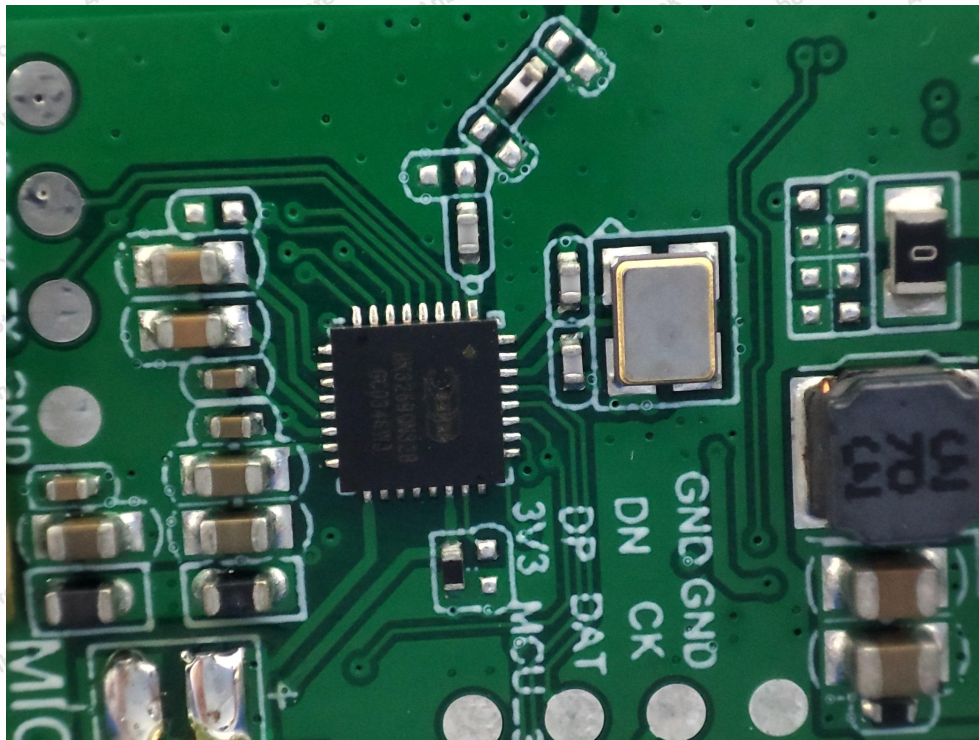

Internal Photograph

WIFI ANT

BT ANT

Anbotek

Product Safety

Shenzhen Anbotek Compliance Laboratory Limited

Address: 1/F., Building D, Sogood Science and Technology Park, Sanwei Community, Hangcheng Street, Bao'an District, Shenzhen, Guangdong, China.
Tel: (86) 0755-26066440 Fax: (86) 0755-26014772 Email: service@anbotek.com