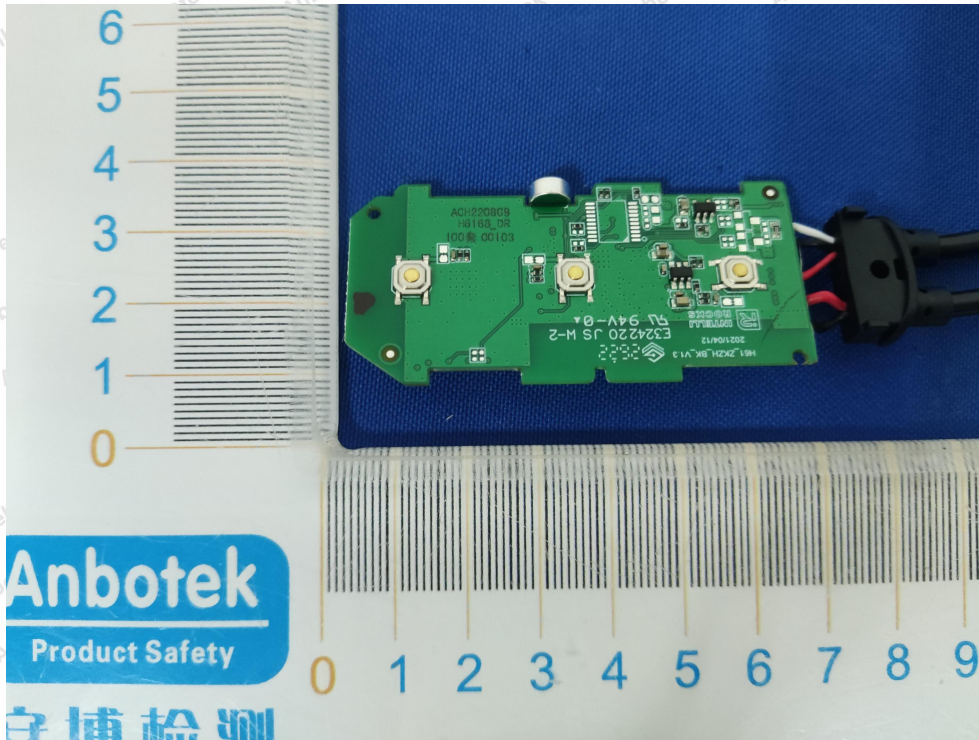

Internal Photograph

WIFI ANT

BT ANT

Anbotek

Product Safety

Shenzhen Anbotek Compliance Laboratory Limited

Address: 1/F., Building D, Sogood Science and Technology Park, Sanwei Community, Hangcheng Street, Bao'an District, Shenzhen, Guangdong, China.
Tel: (86) 0755-26066440 Fax: (86) 0755-26014772 Email: service@anbotek.com