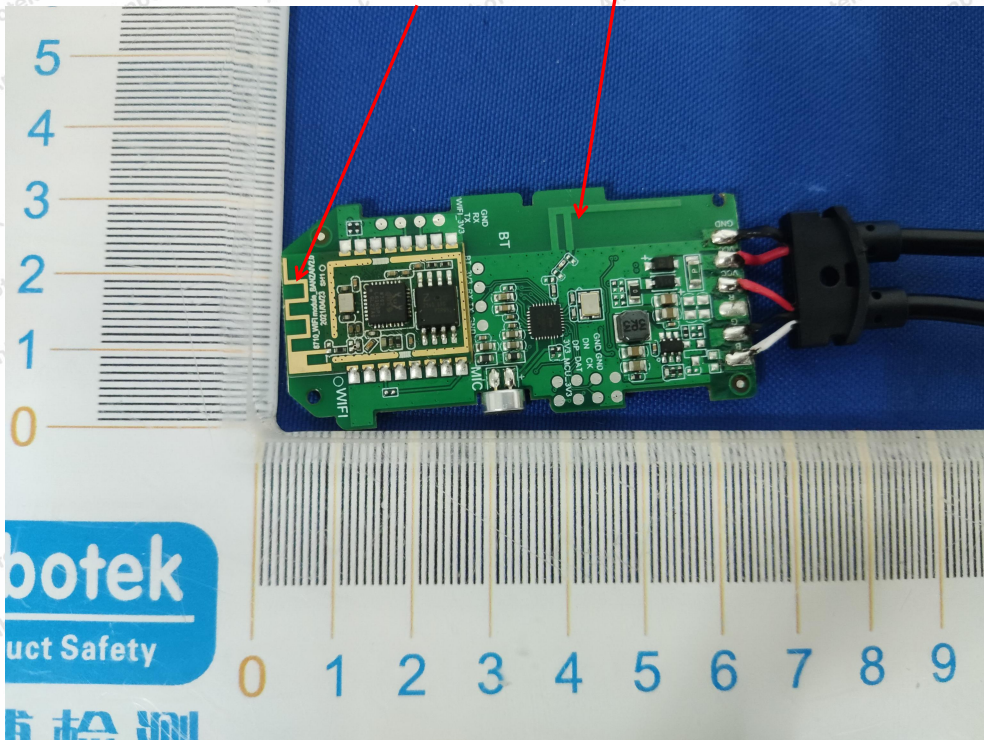

Internal Photograph

WIFI ANT

BT ANT

Anbotek

Product Safety

Shenzhen Anbotek Compliance Laboratory Limited

Address: 1/F., Building D, Sogood Science and Technology Park, Sanwei Community, Hangcheng Street, Bao'an District, Shenzhen, Guangdong, China.
Tel: (86) 0755-26066440 Fax: (86) 0755-26014772 Email: service@anbotek.com