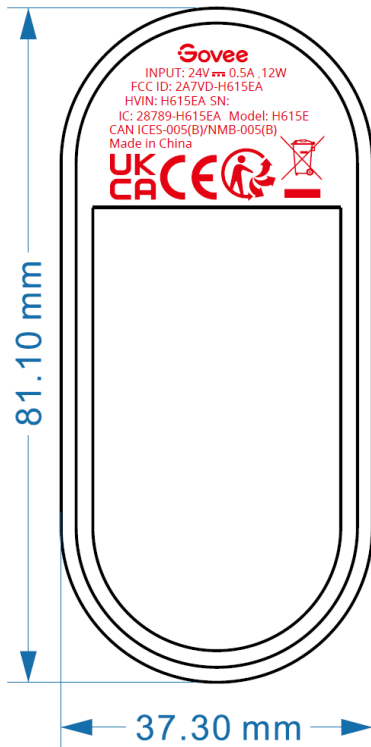

Label Location On EUT

Label

Sizes: 37.30*81.10mm