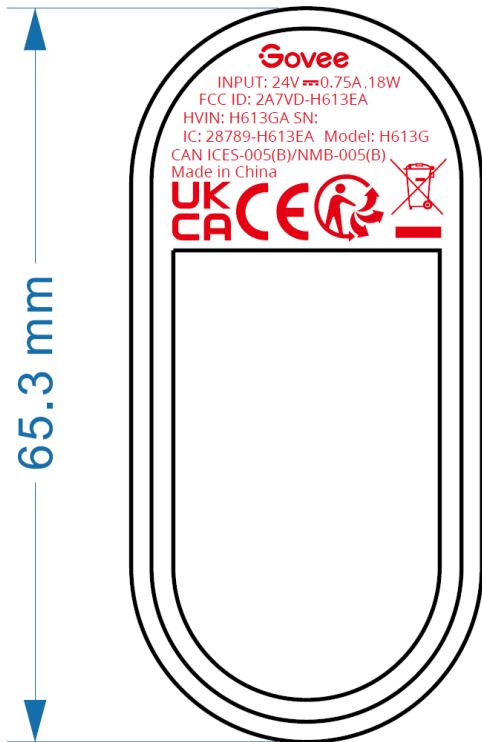

Label Location On EUT

Label

Sizes: 35.3*65.3mm