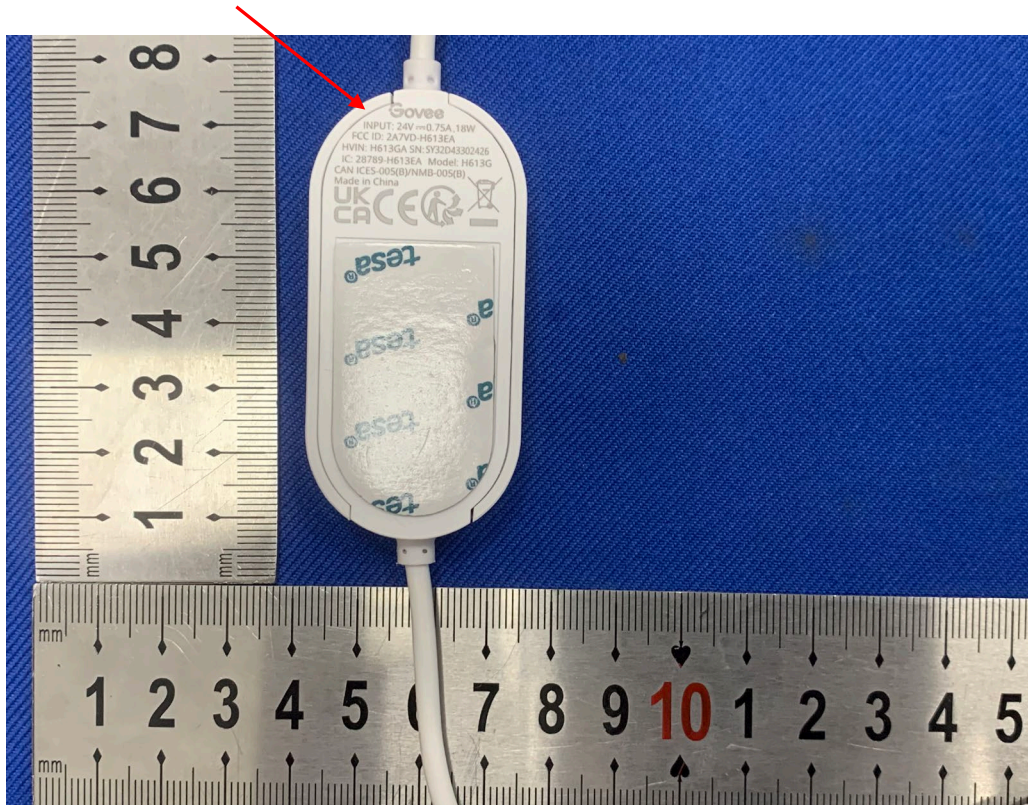

Label Location On EUT

Label

Sizes: 35.3*65.3mm