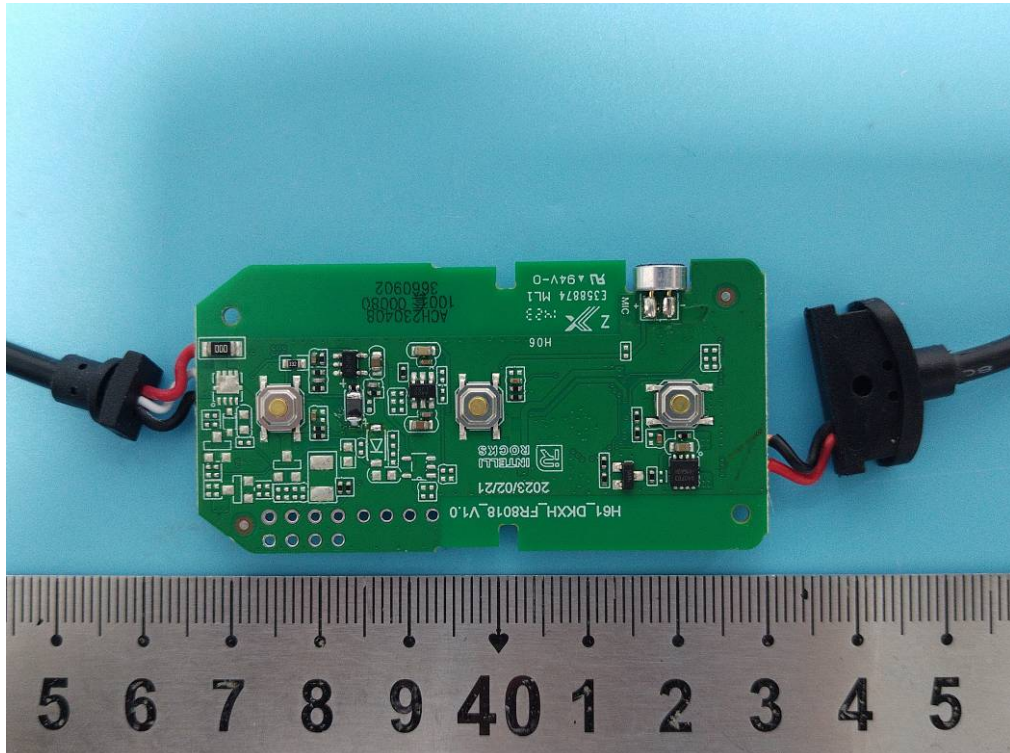

Internal photos

For model: H6088:

BT Antenna

Wi-Fi Antenna

For model: H6609

The Length of strip :1.8m

BT Antenna

Wi-Fi Antenna

The Length of strip :1.4m

BT Antenna

Wi-Fi Antenna