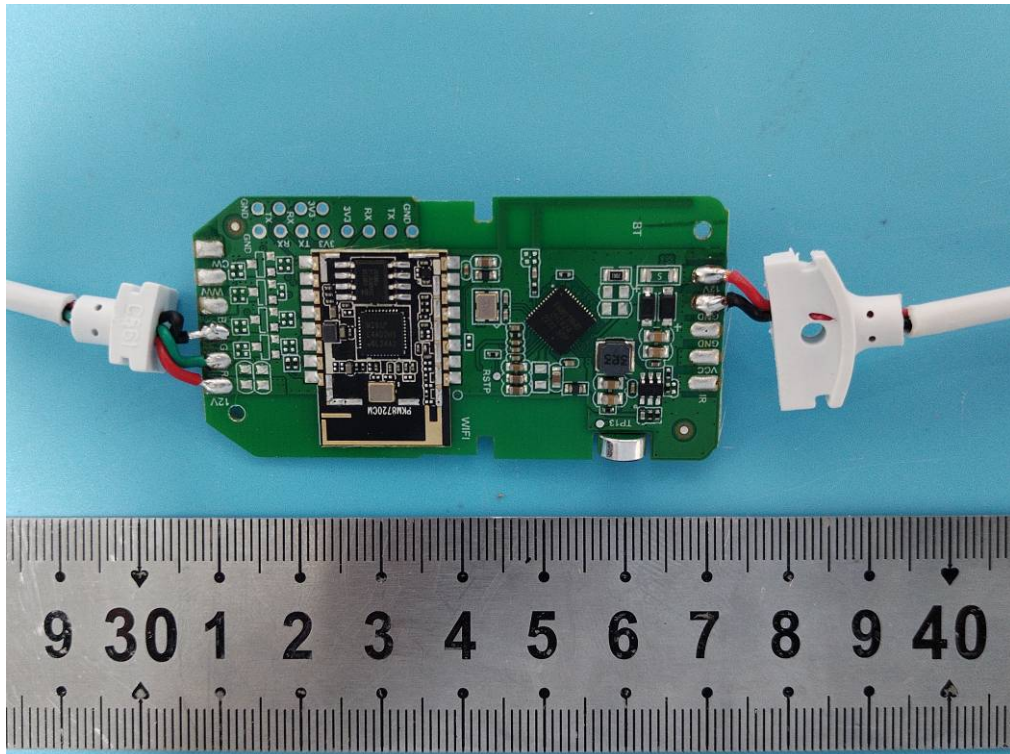

Internal photos

For model: H6088:

BT Antenna

Wi-Fi Antenna

For model: H6609

The Length of strip :1.8m

BT Antenna

Wi-Fi Antenna

The Length of strip :1.4m

BT Antenna

Wi-Fi Antenna