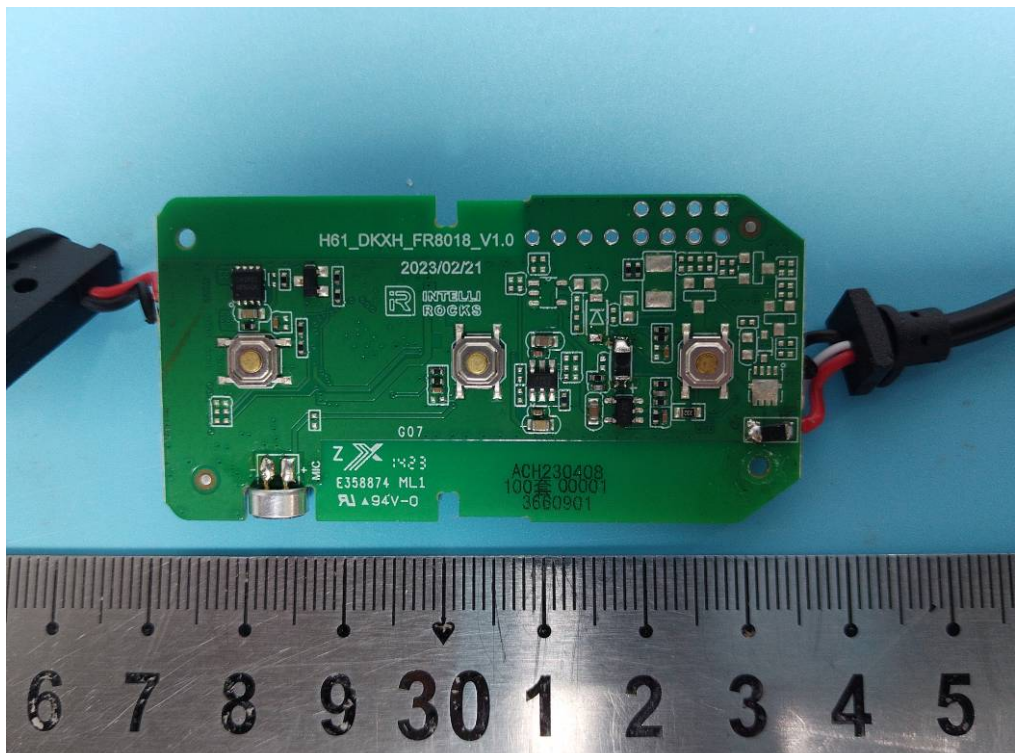

Internal photos

For model: H6088:

BT Antenna

Wi-Fi Antenna

For model: H6609

The Length of strip :1.8m

BT Antenna

Wi-Fi Antenna

The Length of strip :1.4m

BT Antenna

Wi-Fi Antenna