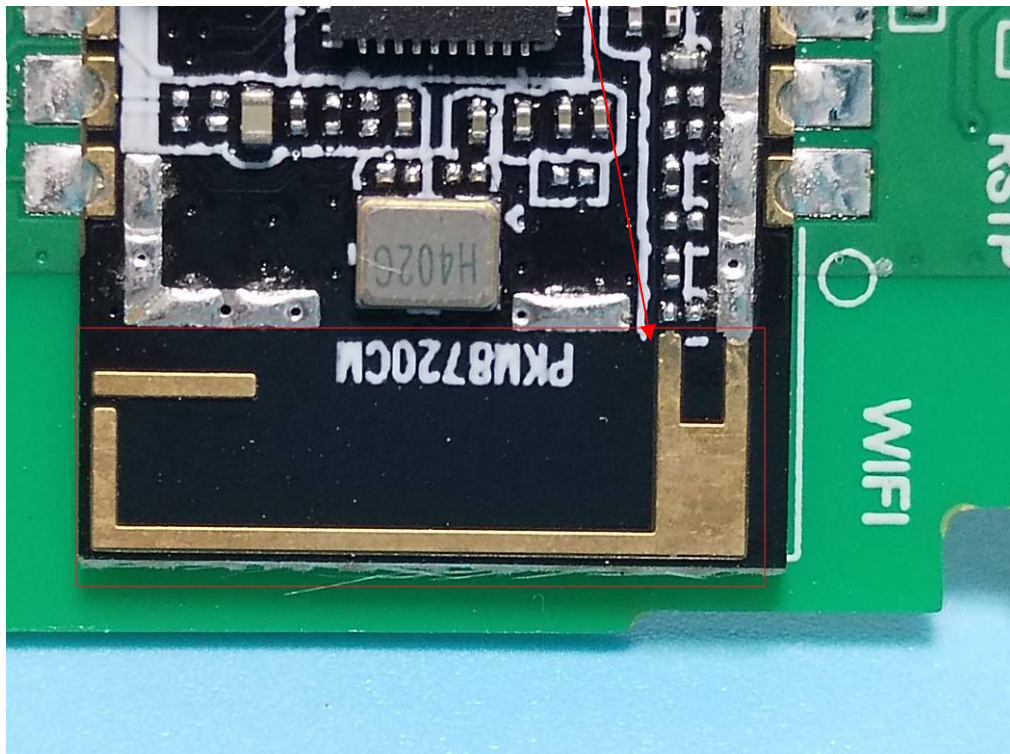

Internal photos

For model: H6088:

BT Antenna

Wi-Fi Antenna

For model: H6609

The Length of strip :1.8m

BT Antenna

Wi-Fi Antenna

The Length of strip :1.4m

BT Antenna

Wi-Fi Antenna