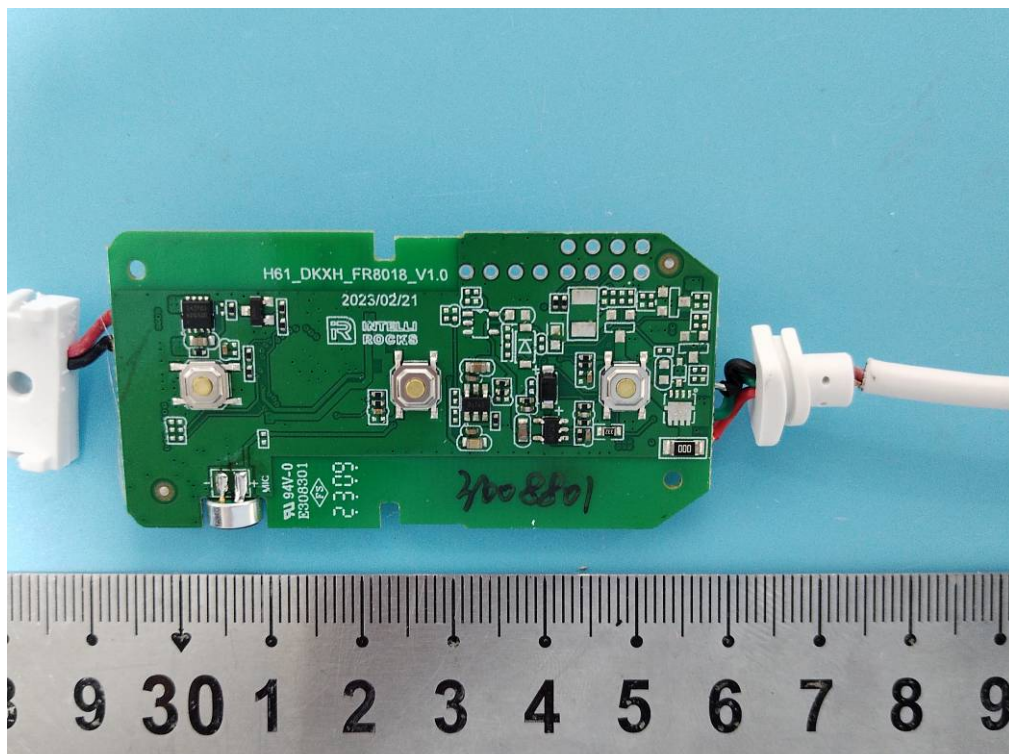

Internal photos

For model: H6088:

BT Antenna

Wi-Fi Antenna

For model: H6609

The Length of strip :1.8m

BT Antenna

Wi-Fi Antenna

The Length of strip :1.4m

BT Antenna

Wi-Fi Antenna