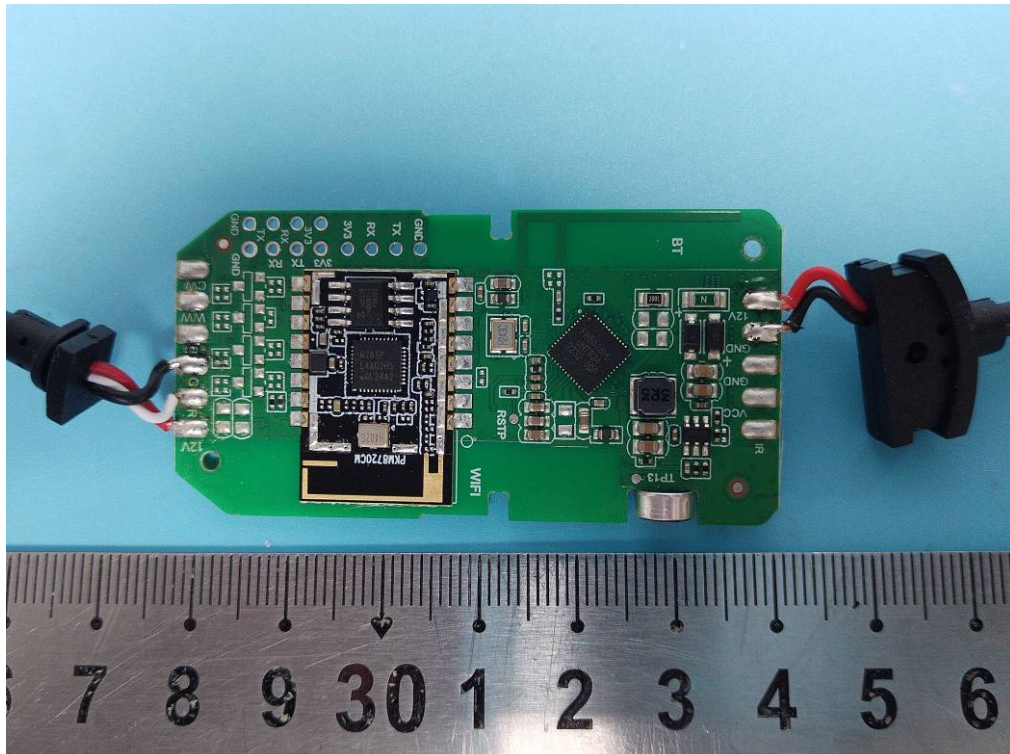

Internal photos

For model: H6088:

BT Antenna

Wi-Fi Antenna

For model: H6609

The Length of strip :1.8m

BT Antenna

Wi-Fi Antenna

The Length of strip :1.4m

BT Antenna

Wi-Fi Antenna