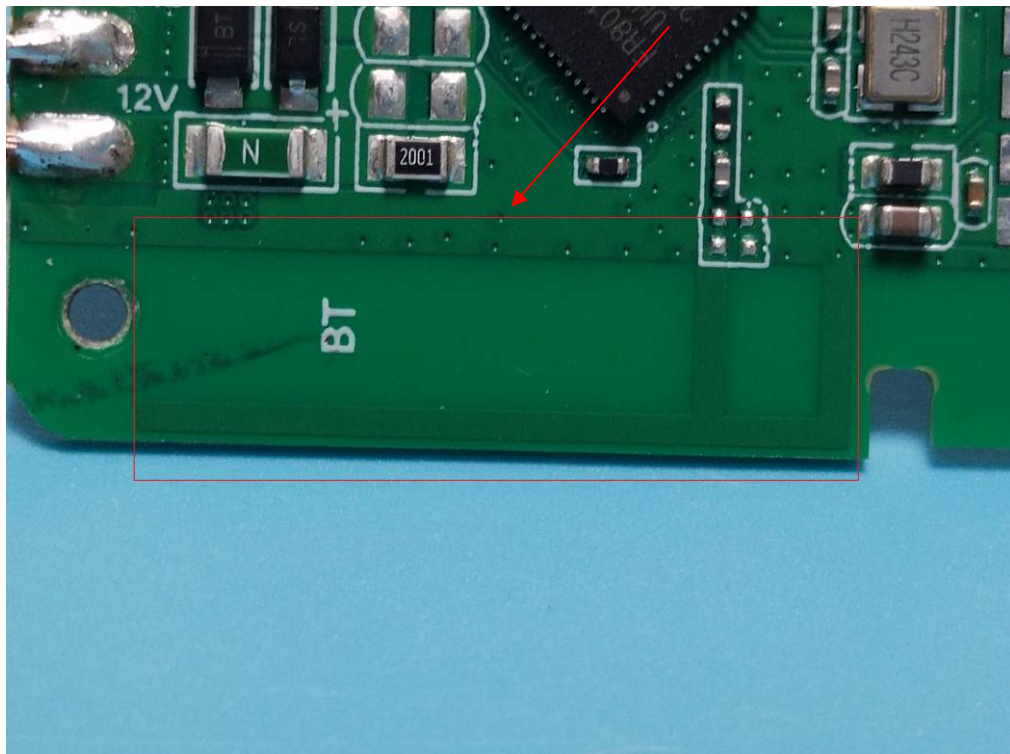

Internal photos

For model: H6088:

BT Antenna

Wi-Fi Antenna

For model: H6609

The Length of strip :1.8m

BT Antenna

Wi-Fi Antenna

The Length of strip :1.4m

BT Antenna

Wi-Fi Antenna