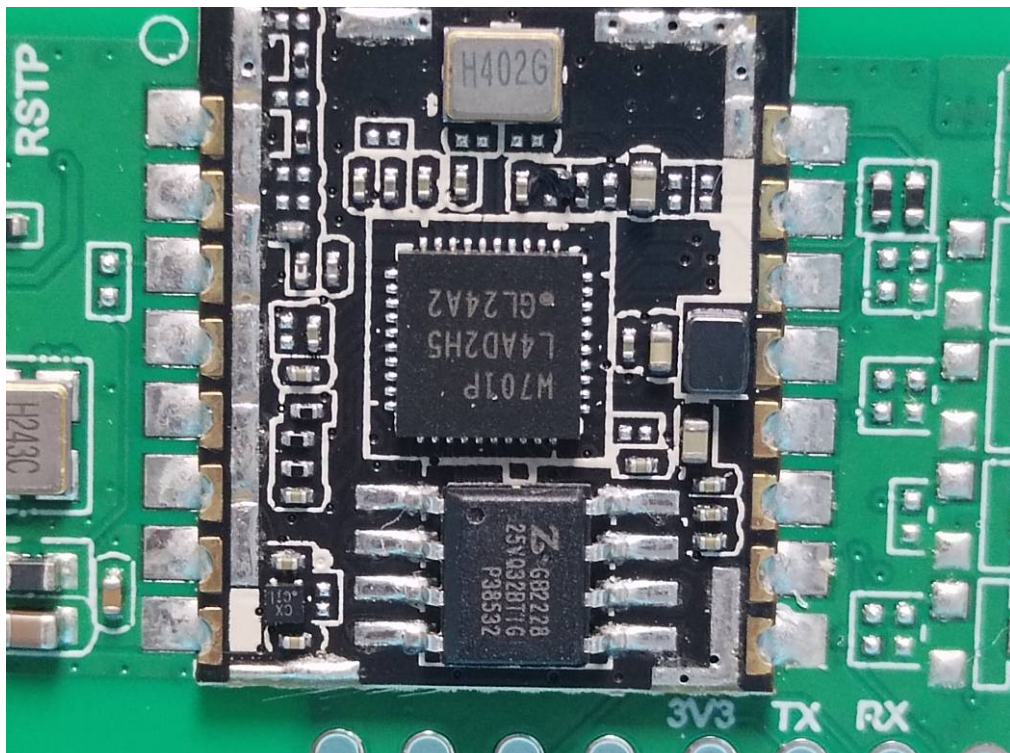

Internal photos

For model: H6088:

BT Antenna

Wi-Fi Antenna

For model: H6609

The Length of strip :1.8m

BT Antenna

Wi-Fi Antenna

The Length of strip :1.4m

BT Antenna

Wi-Fi Antenna