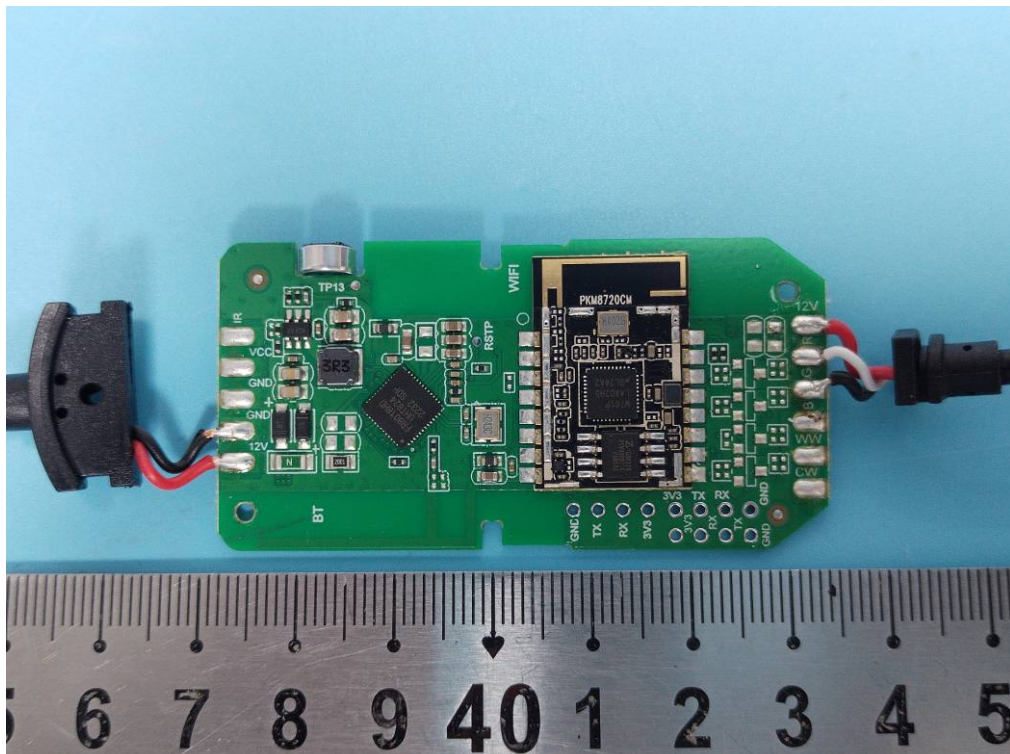

Internal photos

For model: H6088:

BT Antenna

Wi-Fi Antenna

For model: H6609

The Length of strip :1.8m

BT Antenna

Wi-Fi Antenna

The Length of strip :1.4m

BT Antenna

Wi-Fi Antenna