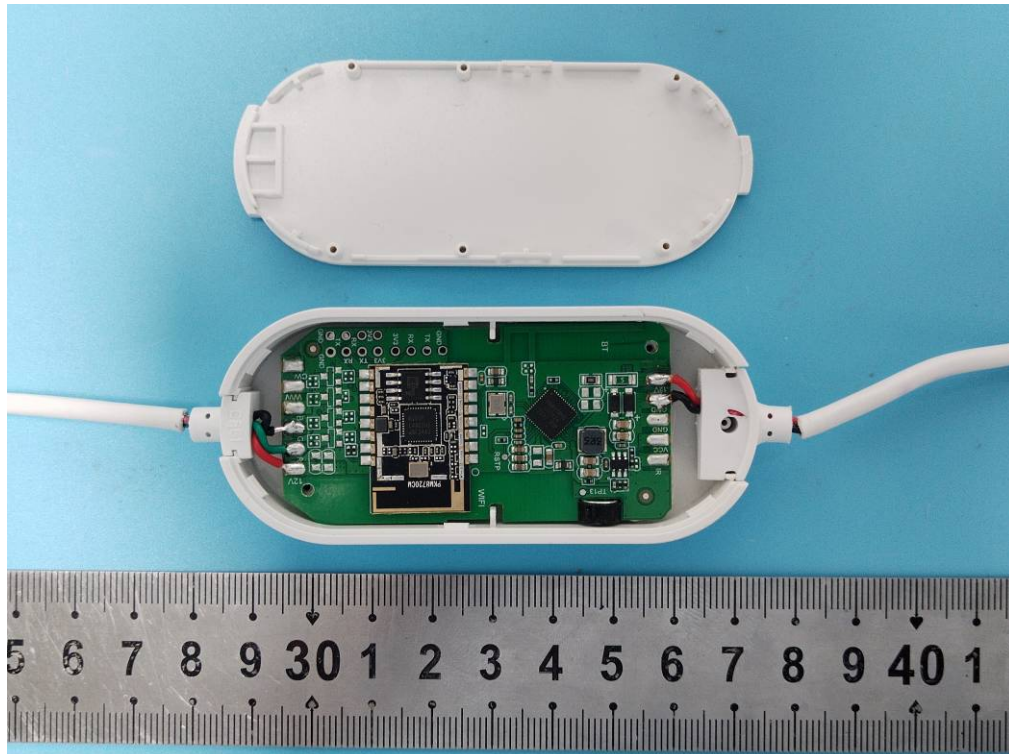

Internal photos

For model: H6088:

BT Antenna

Wi-Fi Antenna

For model: H6609

The Length of strip :1.8m

BT Antenna

Wi-Fi Antenna

The Length of strip :1.4m

BT Antenna

Wi-Fi Antenna