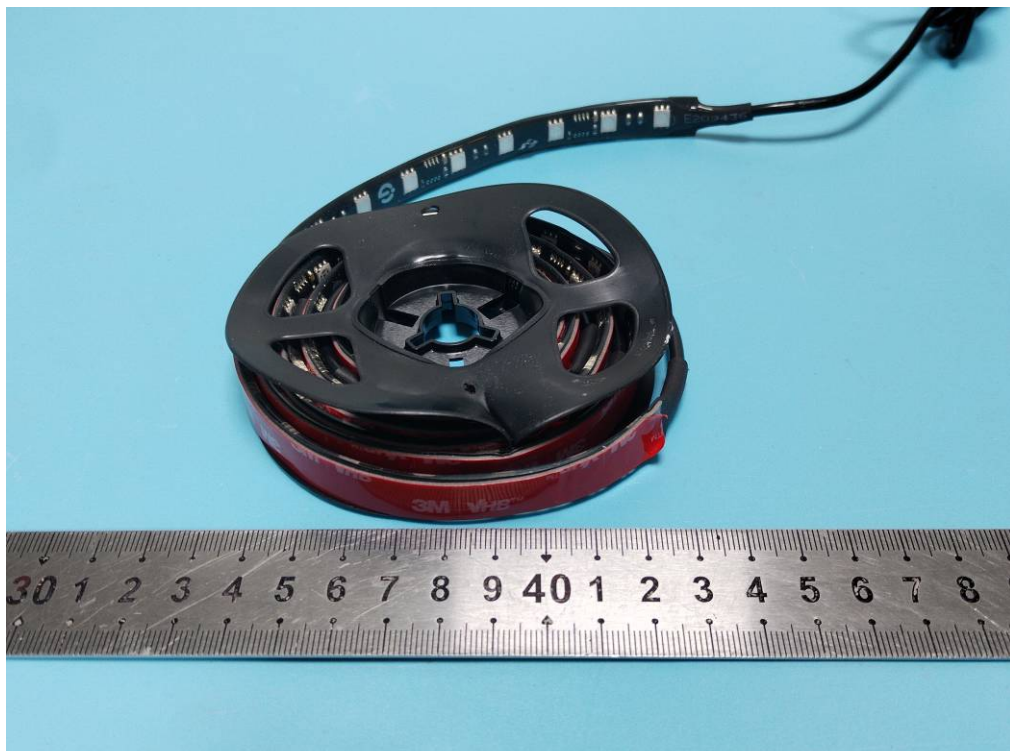

### External Photos

For model: H6088

Adapter 1

Adapter 2

Adapter 3

For model: H6609

The Length of strip :1.8m

The Length of strip :1.4m

Adapter 4

Adapter 5