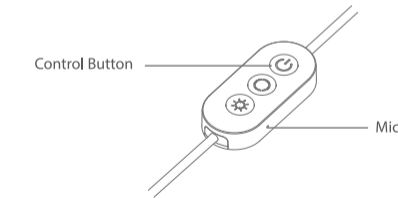

Introduction

Thank you for choosing Govee Glide Hexagon Light Panels Ultra! The light frames and surfaces of these three-dimensional light panels can be controlled separately or simultaneously, allowing you to create unlimited light combinations and enjoy a cool game lighting experience. The flexible design of the light panels creates a large space for your imagination. The appearance adopts the IML mold injection surface treatment method, creating an aesthetic you'll find in any e-sports arena and making the ideal decoration for your gaming room.

What You Get

No	Item	image	Quantity
1	Light Panels		10
2	Linking Cables		10

3	Control Box		1
4	Adhesive Tapes		36
5	Connection Cable		1
6	Adapter		1
7	Quick Start Guide		1
8	User Manual		1

At a Glance

Note: Ensure the mic is facing up during use.