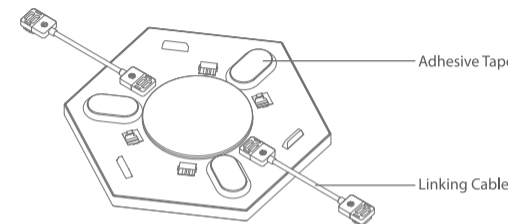

Introduction

Thank you for choosing Govee Glide Hexagon Light Panels Ultra! The light frames and surfaces of these three-dimensional light panels can be controlled separately or simultaneously, allowing you to create unlimited light combinations and enjoy a cool game lighting experience. The flexible design of the light panels creates a large space for your imagination. The appearance adopts the IML mold injection surface treatment method, creating an aesthetic you'll find in any e-sports arena and making the ideal decoration for your gaming room.

What You Get

No	Item	image	Quantity
1	Light Panels		10
2	Linking Cables		10

3	Control Box		1
4	Adhesive Tapes		36
5	Connection Cable		1
6	Adapter		1
7	Quick Start Guide		1
8	User Manual		1

At a Glance

Note: Ensure the mic is facing up during use.